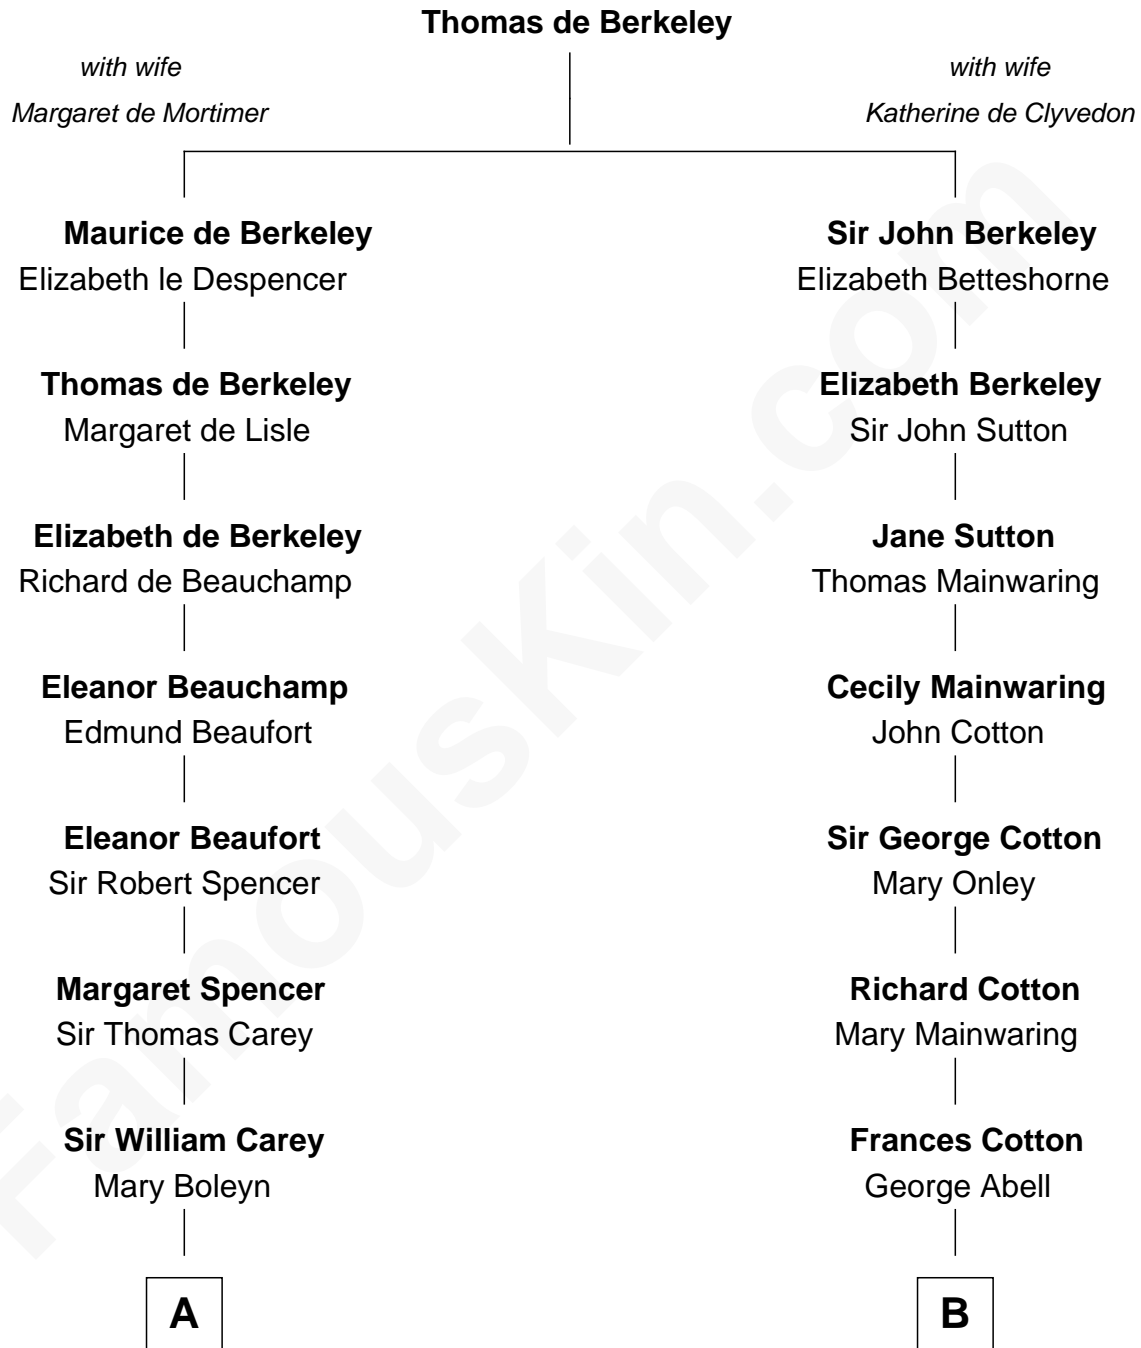

FamousKin.com
Relationship Chart of
Nelson Rockefeller
41st U.S. Vice-President

16th cousin 4 times removed of

Lizzie Borden
Accused Murderess

C

William Avery Rockefeller

Eliza Davison

John Davison Rockefeller

Laura Celestia Spelman

John Davison Rockefeller

Abby Greene Aldrich

Nelson Rockefeller

41st U.S. Vice-President

FamousKin.com