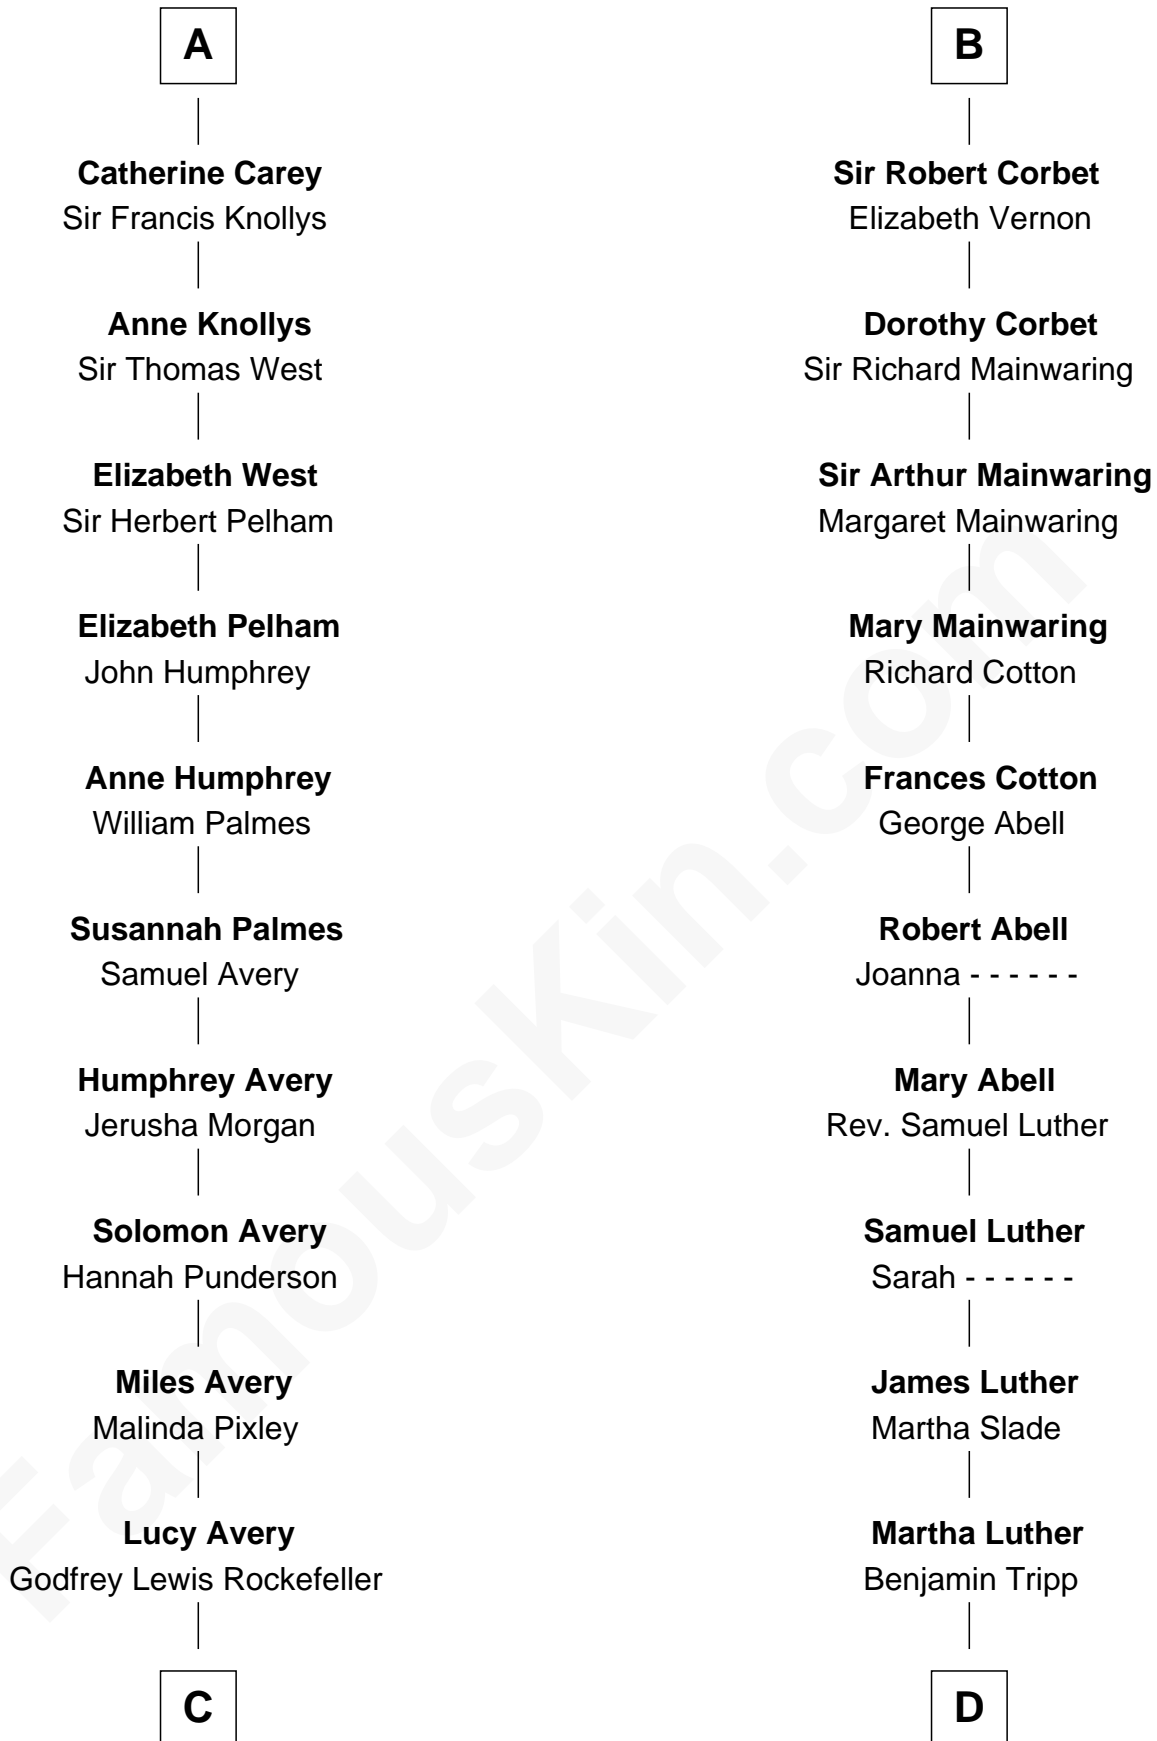

FamousKin.com Relationship Chart of

Nelson Rockefeller
41st U.S. Vice-President

20th cousin 1 time removed of

Lizzie Borden
Accused Murderess

C

William Avery Rockefeller

Eliza Davison

John Davison Rockefeller

Laura Celestia Spelman

John Davison Rockefeller

Abby Greene Aldrich

Nelson Rockefeller

41st U.S. Vice-President

D

Susanna Tripp

John Vinnicum

Sarah L. Vinnicum

Joseph Morse

Anthony Morse

Rhoda Morrison

Sarah Anthony Morse

Andrew Jackson Borden

Lizzie Borden

Accused Murderess