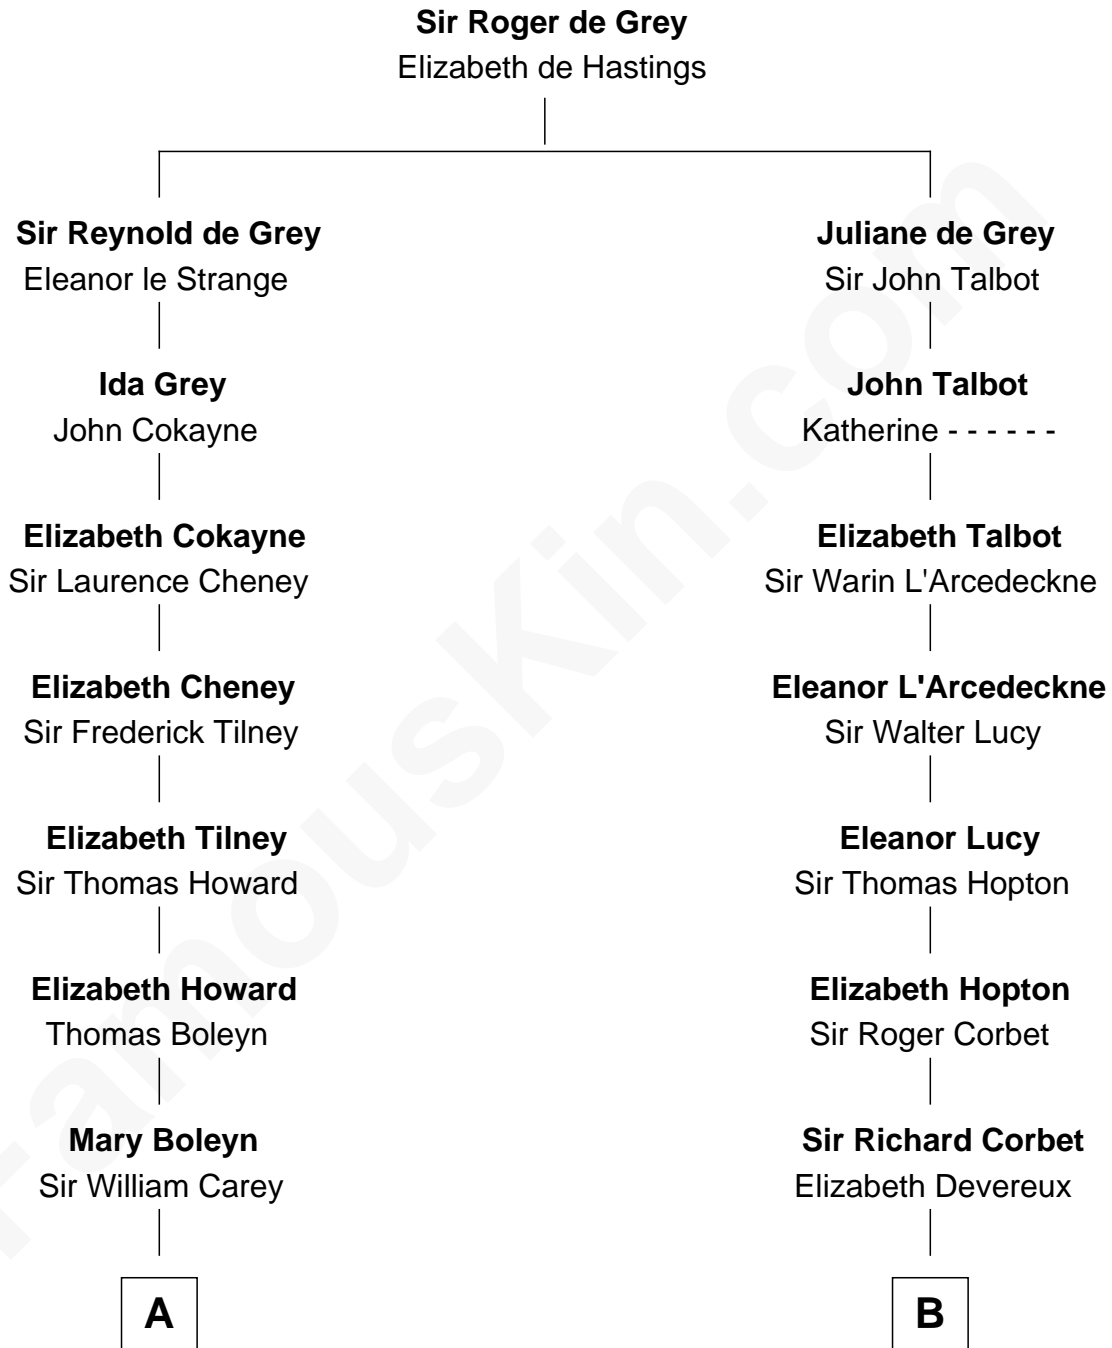

FamousKin.com Relationship Chart of

Nelson Rockefeller
41st U.S. Vice-President

20th cousin 1 time removed of

Lizzie Borden
Accused Murderess

C

William Avery Rockefeller

Eliza Davison

John Davison Rockefeller

Laura Celestia Spelman

John Davison Rockefeller

Abby Greene Aldrich

Nelson Rockefeller

41st U.S. Vice-President

D

Susanna Tripp

John Vinnicum

Sarah L. Vinnicum

Joseph Morse

Anthony Morse

Rhoda Morrison

Sarah Anthony Morse

Andrew Jackson Borden

Lizzie Borden

Accused Murderess