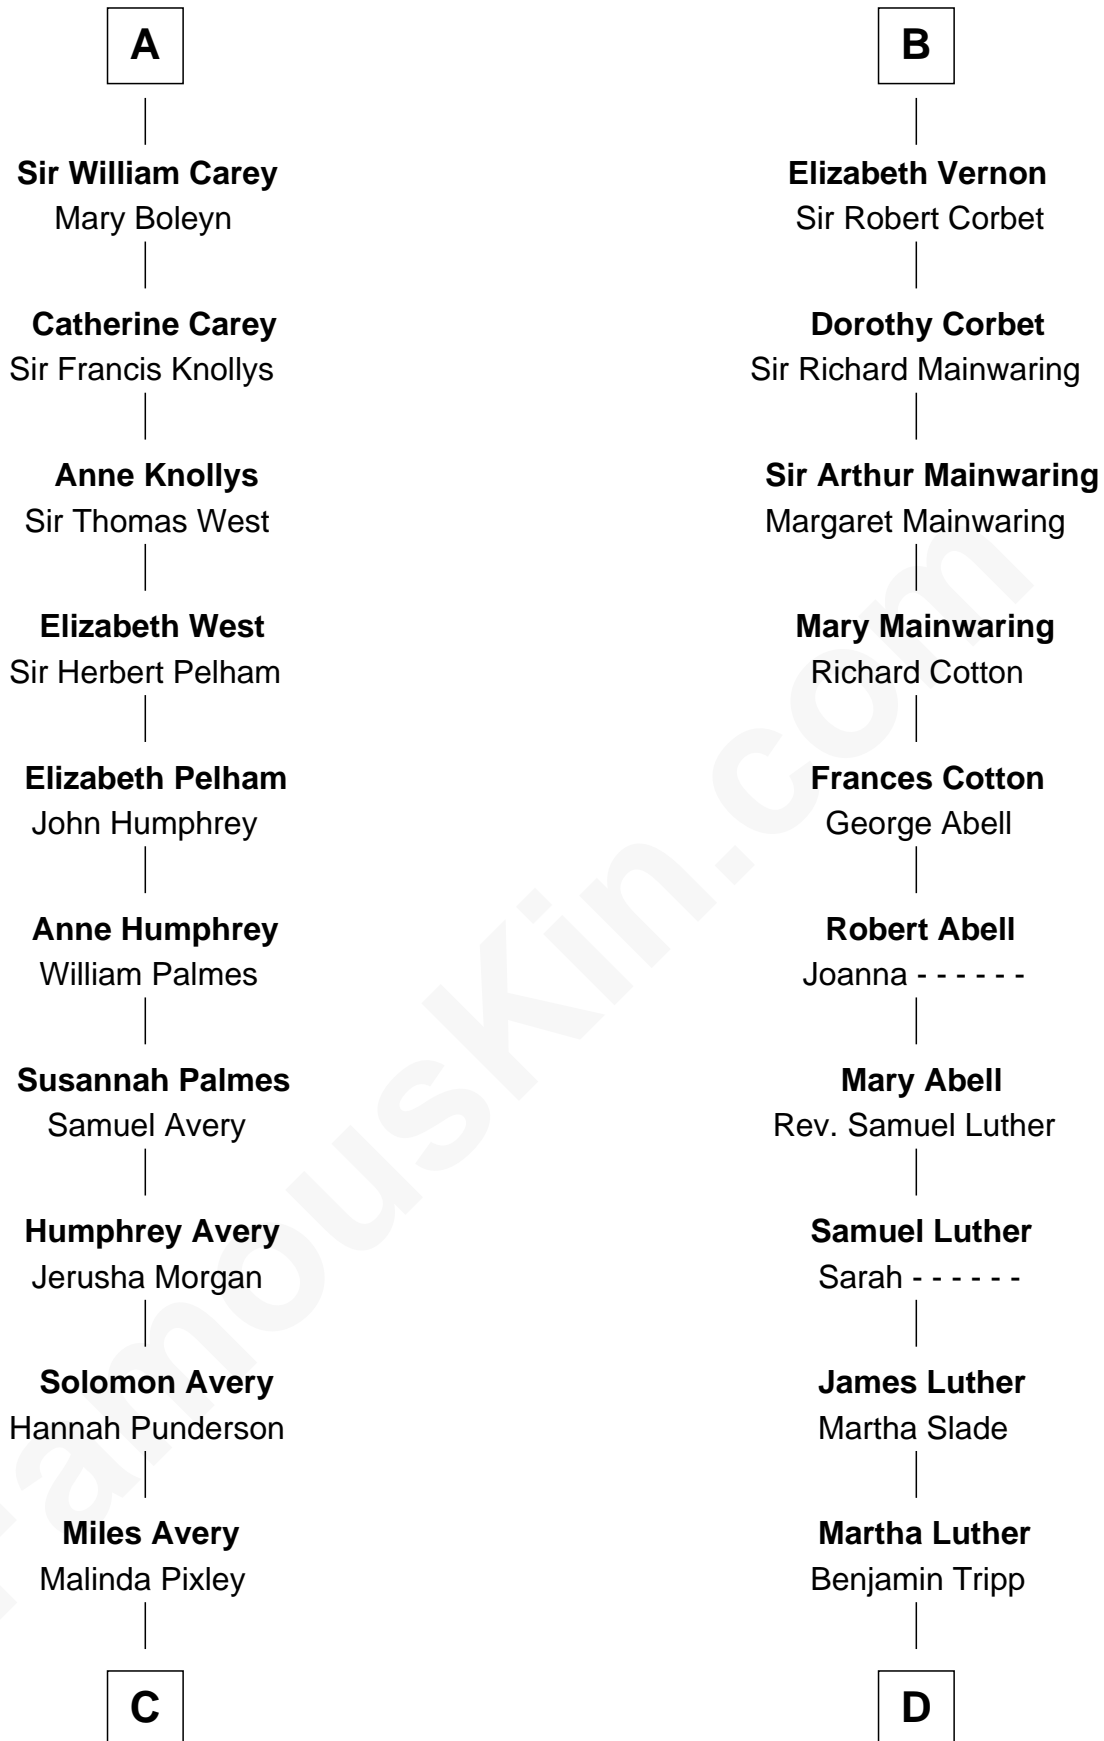

# FamousKin.com Relationship Chart of

**Nelson Rockefeller**  
41st U.S. Vice-President

21st cousin of

**Lizzie Borden**  
Accused Murderess

**C**

**Lucy Avery**  
Godfrey Lewis Rockefeller

**William Avery Rockefeller**  
Eliza Davison

**John Davison Rockefeller**  
Laura Celestia Spelman

**John Davison Rockefeller**  
Abby Greene Aldrich

**Nelson Rockefeller**  
*41st U.S. Vice-President*

**D**

**Susanna Tripp**  
John Vinnicum

**Sarah L. Vinnicum**  
Joseph Morse

**Anthony Morse**  
Rhoda Morrison

**Sarah Anthony Morse**  
Andrew Jackson Borden

**Lizzie Borden**  
*Accused Murderess*