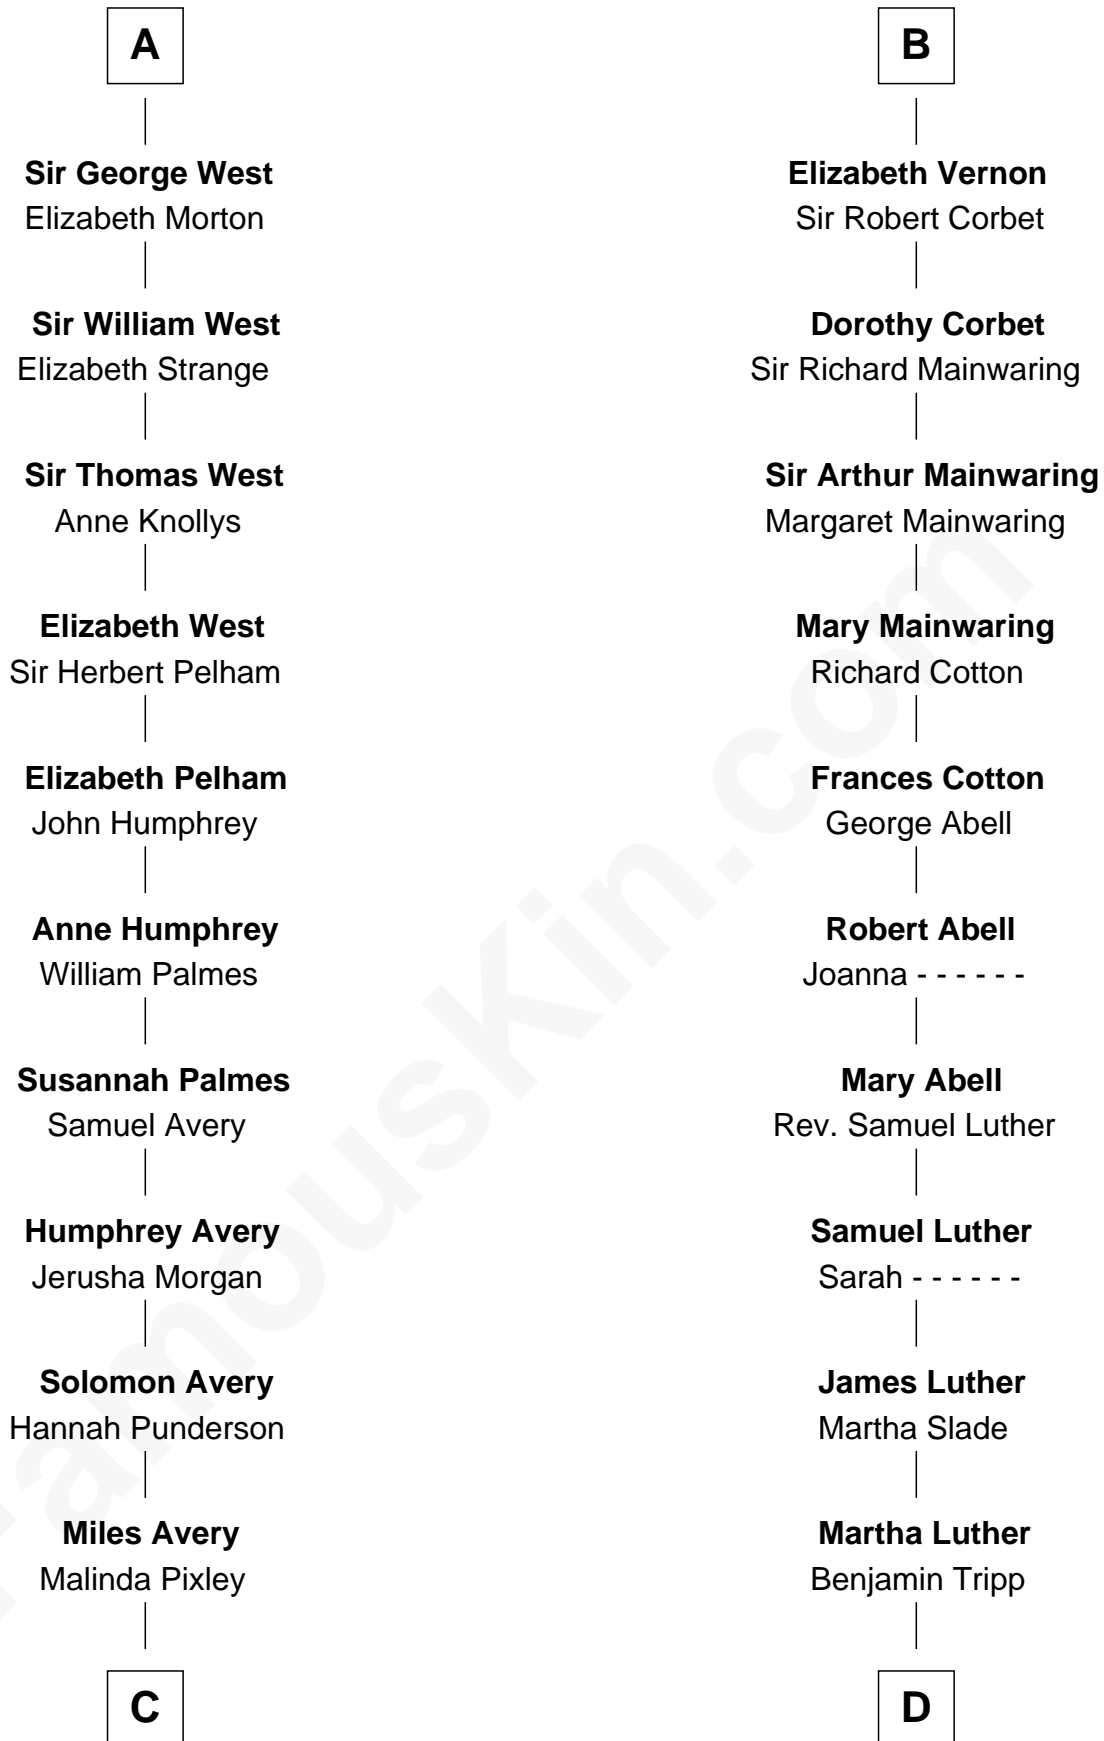

FamousKin.com Relationship Chart of

Nelson Rockefeller
41st U.S. Vice-President

21st cousin of

Lizzie Borden
Accused Murderess

Sir Patrick de Chaworth
Isabella de Beauchamp

Maud de Chaworth
Henry Plantagenet

Joan of Lancaster
John de Mowbray

Eleanor Mowbray
Roger de la Warre

Joan de la Warre
Sir Thomas West

Sir Reynold West
Margaret Thorley

Sir Richard West
Katherine Hungerford

Sir Thomas West
Eleanor Copley

A

Maud de Chaworth
Henry Plantagenet

Eleanor Plantagenet
Richard Fitzalan

Sir Richard Fitzalan
Elizabeth de Bohun

Joan Fitzalan
Sir William Beauchamp

Joan Beauchamp
James Butler

Elizabeth Butler
John Talbot

Ann Talbot
Sir Henry Vernon

B

C

Lucy Avery
Godfrey Lewis Rockefeller

William Avery Rockefeller
Eliza Davison

John Davison Rockefeller
Laura Celestia Spelman

John Davison Rockefeller
Abby Greene Aldrich

Nelson Rockefeller
41st U.S. Vice-President