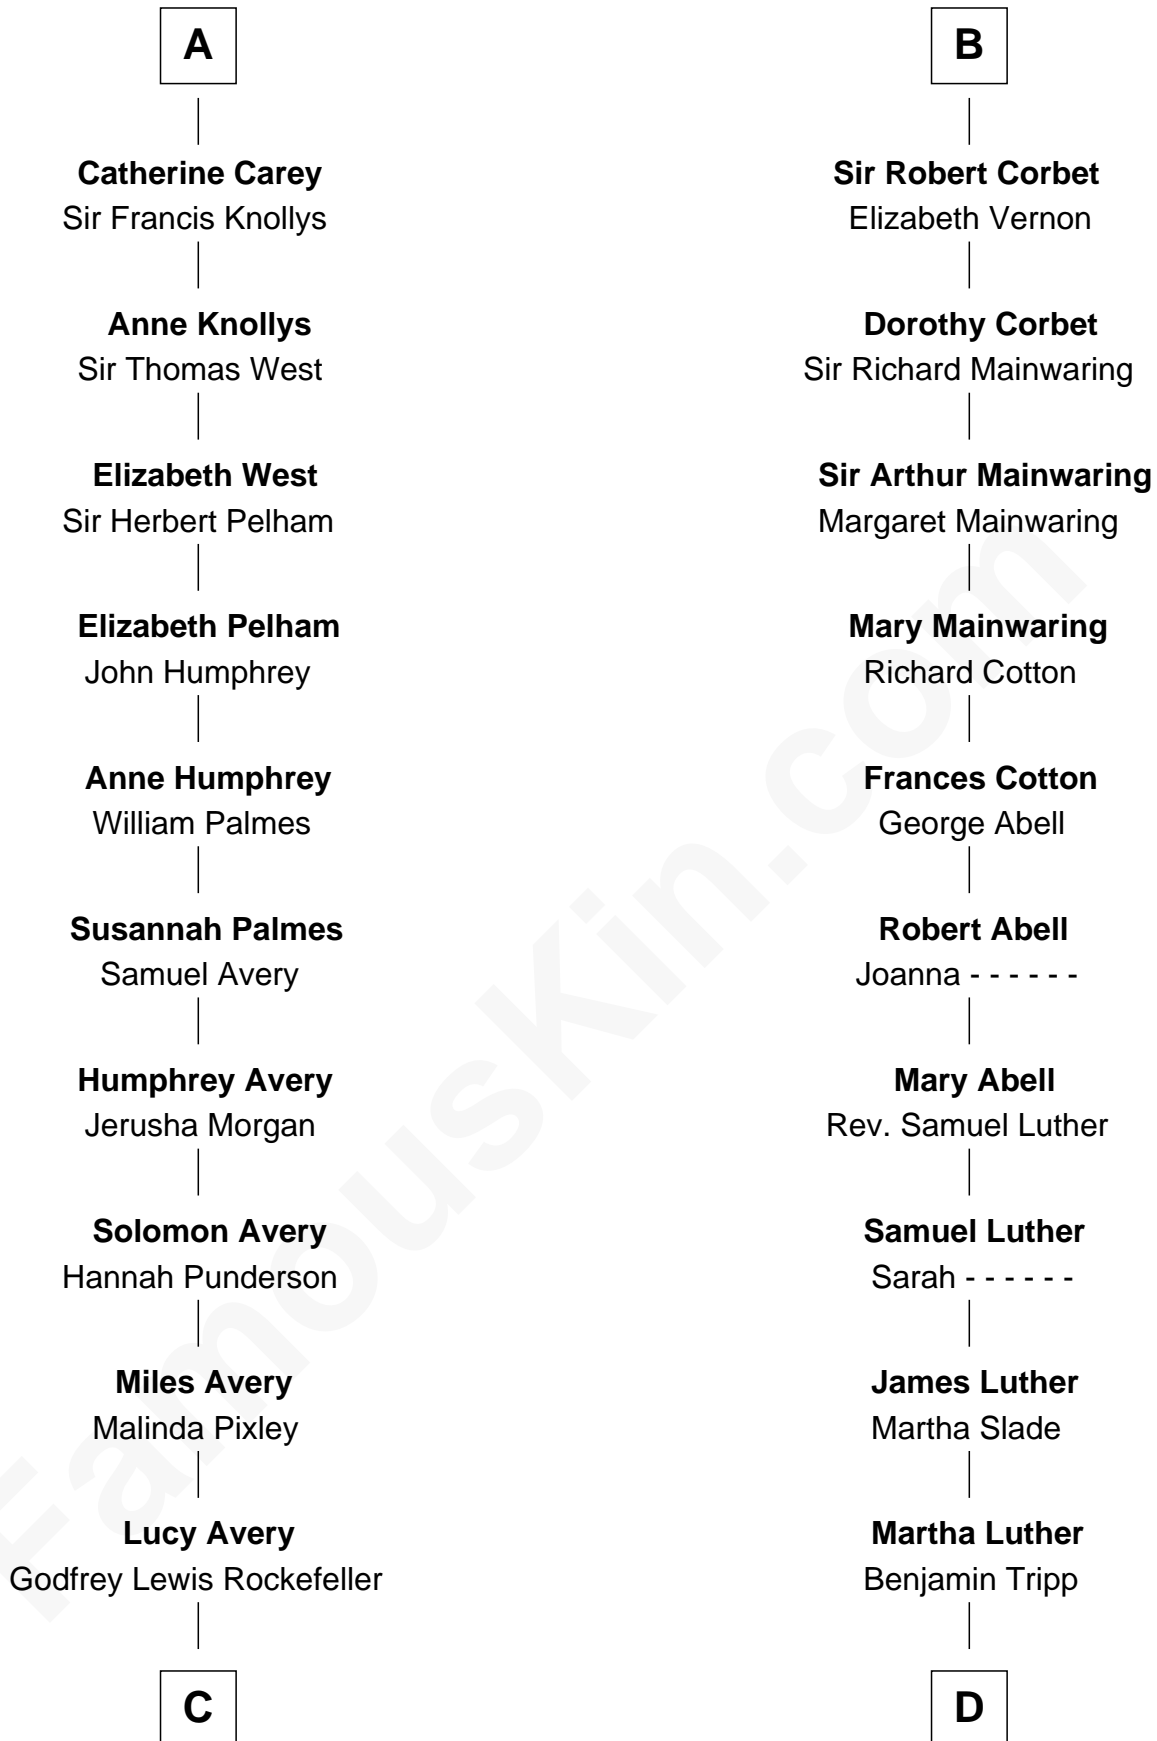

FamousKin.com Relationship Chart of

Nelson Rockefeller
41st U.S. Vice-President

20th cousin 1 time removed of

Lizzie Borden
Accused Murderess

Hugh le Despencer
Eleanor de Clare

Elizabeth le Despencer
Maurice de Berkeley

Thomas de Berkeley
Margaret de Lisle

Elizabeth de Berkeley
Richard de Beauchamp

Eleanor Beauchamp
Edmund Beaufort

Eleanor Beaufort
Sir Robert Spencer

Margaret Spencer
Sir Thomas Carey

Sir William Carey
Mary Boleyn

A

Sir Edward le Despencer
Anne de Ferrers

Edward Despencer
Elizabeth Burghersh

Margaret Despencer
Robert de Ferrers

Sir Edmund Ferrers
Ellen Roche

Sir William Ferrers
Elizabeth Belknap

Anne Ferrers
Sir Walter Devereux

Elizabeth Devereux
Sir Richard Corbet

B

C

William Avery Rockefeller

Eliza Davison

John Davison Rockefeller

Laura Celestia Spelman

John Davison Rockefeller