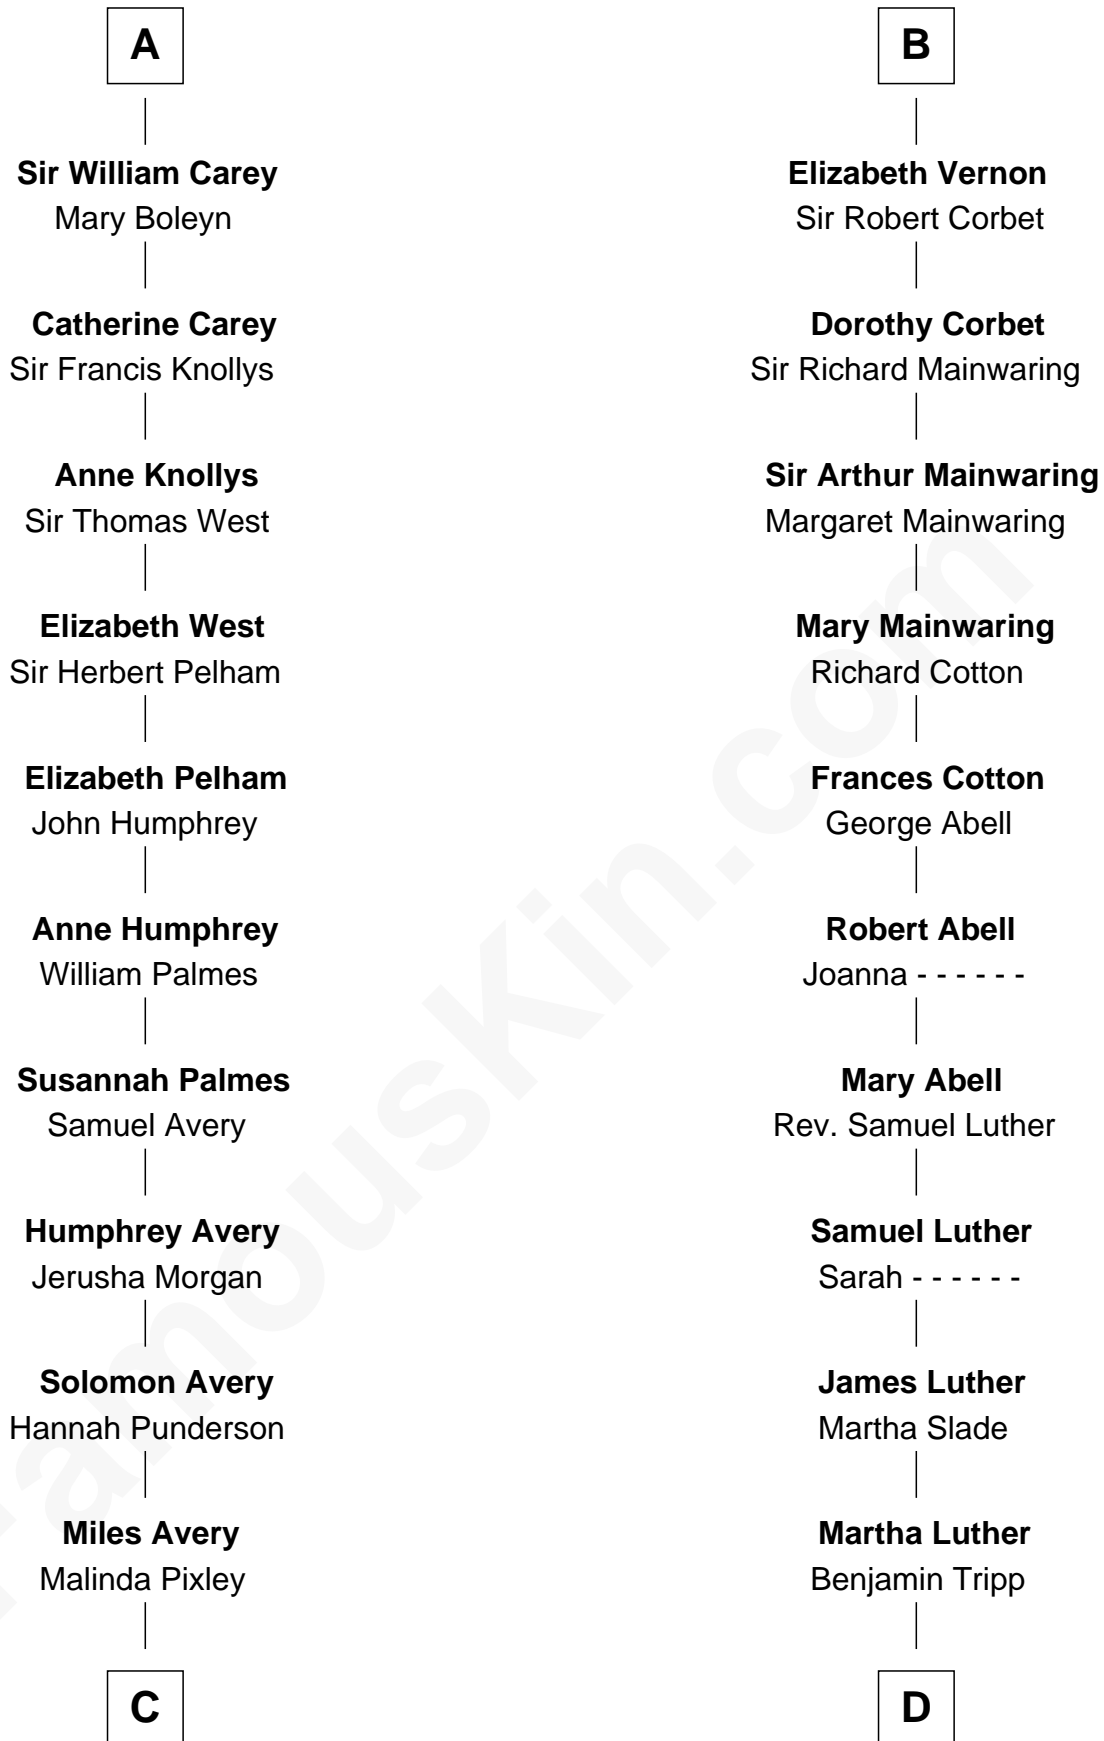

# FamousKin.com Relationship Chart of

**Nelson Rockefeller**  
41st U.S. Vice-President

21st cousin of

**Lizzie Borden**  
Accused Murderess

**Richard Fitzalan**  
Alice de Saluzzo

**C**

**Lucy Avery**  
Godfrey Lewis Rockefeller

**William Avery Rockefeller**  
Eliza Davison

**John Davison Rockefeller**  
Laura Celestia Spelman

**John Davison Rockefeller**  
Abby Greene Aldrich

**Nelson Rockefeller**  
*41st U.S. Vice-President*

**D**

**Susanna Tripp**  
John Vinnicum

**Sarah L. Vinnicum**  
Joseph Morse

**Anthony Morse**  
Rhoda Morrison

**Sarah Anthony Morse**  
Andrew Jackson Borden

**Lizzie Borden**  
*Accused Murderess*