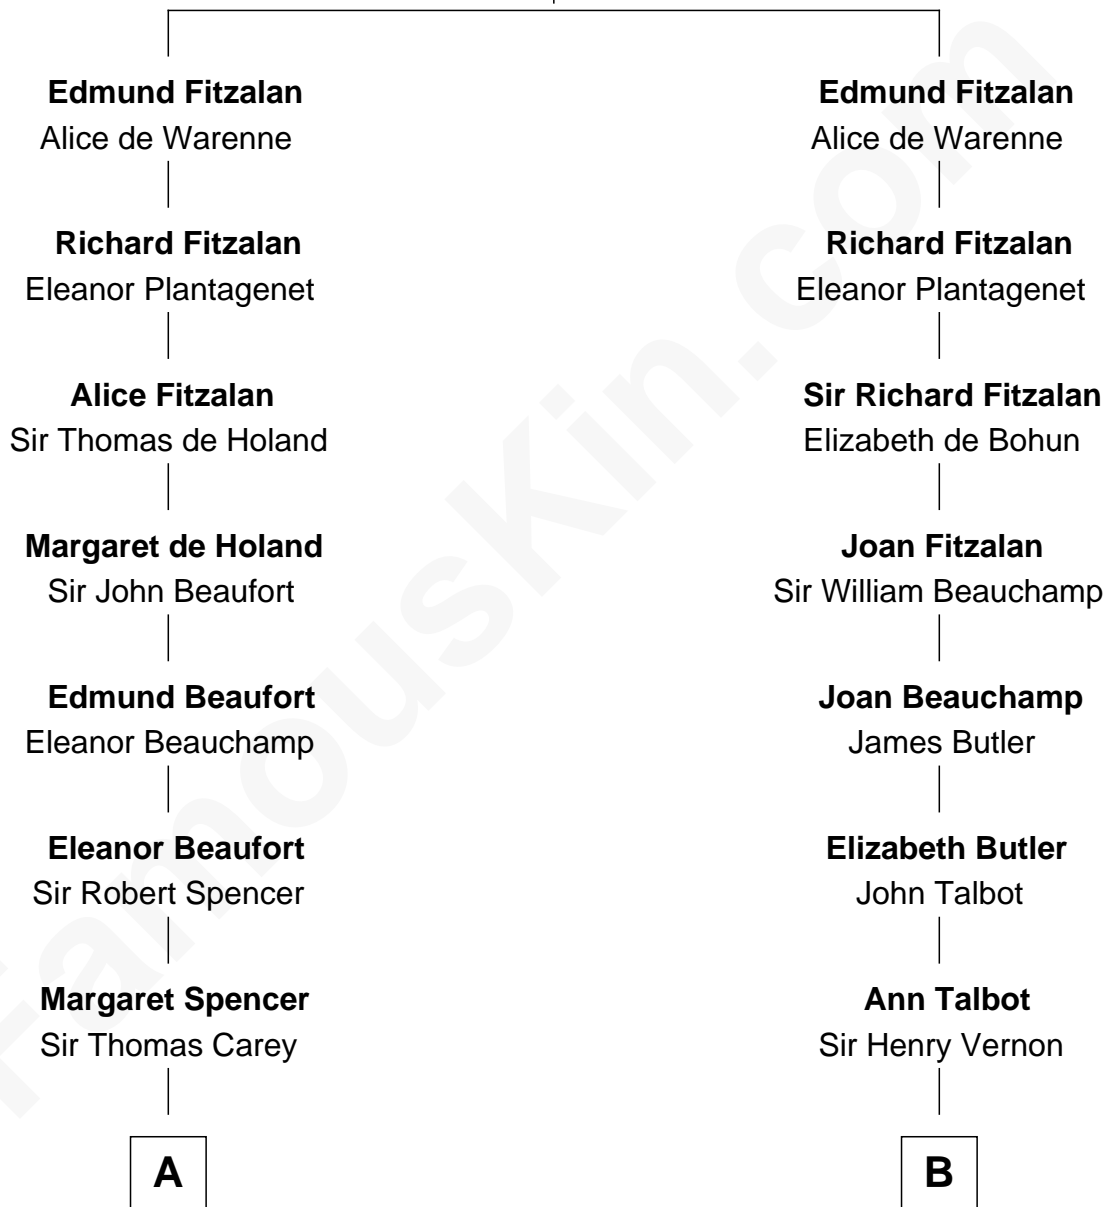

# FamousKin.com Relationship Chart of

**Nelson Rockefeller**  
41st U.S. Vice-President

21st cousin of

**Lizzie Borden**  
Accused Murderess

**Richard Fitzalan**  
Alice de Saluzzo

**C**

**Lucy Avery**  
Godfrey Lewis Rockefeller

**William Avery Rockefeller**  
Eliza Davison

**John Davison Rockefeller**  
Laura Celestia Spelman

**John Davison Rockefeller**  
Abby Greene Aldrich

**Nelson Rockefeller**  
*41st U.S. Vice-President*

**D**

**Susanna Tripp**  
John Vinnicum

**Sarah L. Vinnicum**  
Joseph Morse

**Anthony Morse**  
Rhoda Morrison

**Sarah Anthony Morse**  
Andrew Jackson Borden

**Lizzie Borden**  
*Accused Murderess*