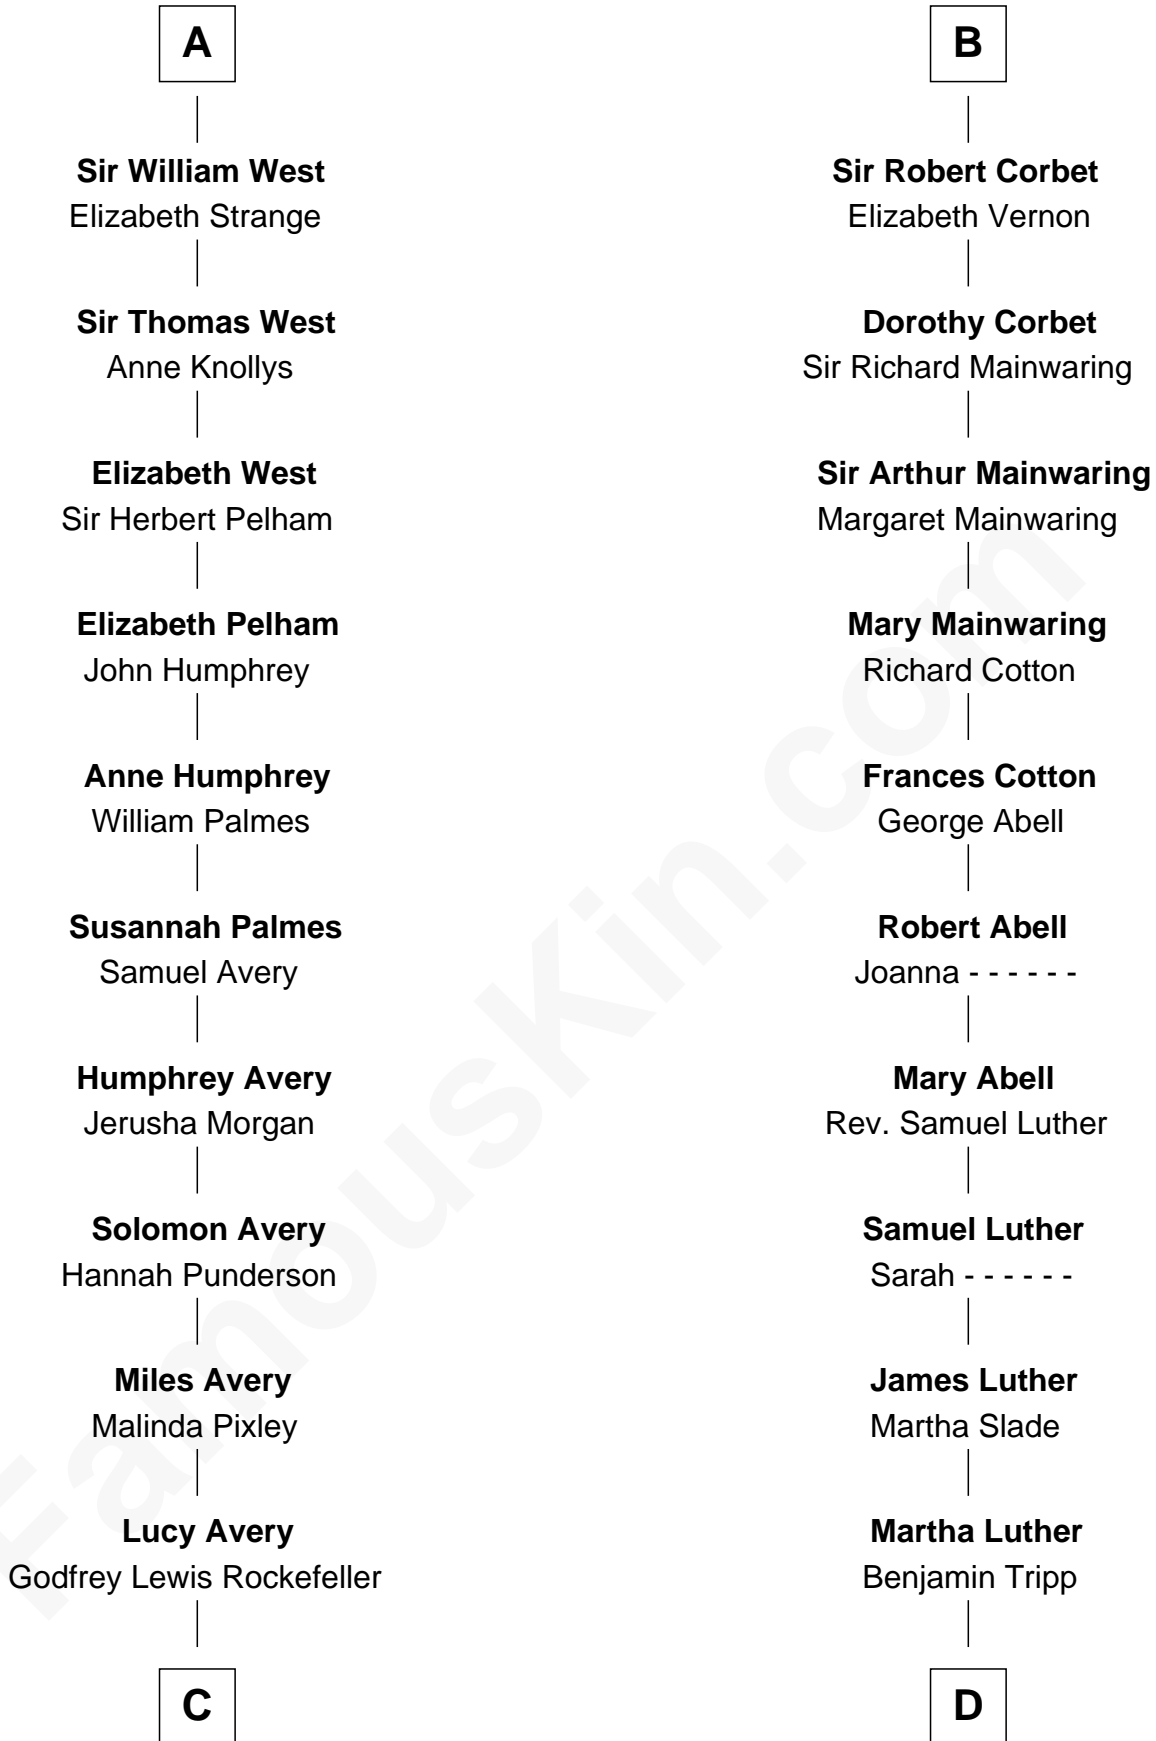

## Relationship Chart of

**Nelson Rockefeller**

*41st U.S. Vice-President*

20th cousin 1 time removed of

**Lizzie Borden**

*Accused Murderess*

**Sir John de Mowbray**

Aline de Braiose

**C**

**William Avery Rockefeller**

Eliza Davison

**John Davison Rockefeller**

Laura Celestia Spelman

**John Davison Rockefeller**

Abby Greene Aldrich

**Nelson Rockefeller**

*41st U.S. Vice-President*

**D**

**Susanna Tripp**

John Vinnicum

**Sarah L. Vinnicum**

Joseph Morse

**Anthony Morse**

Rhoda Morrison

**Sarah Anthony Morse**

Andrew Jackson Borden

**Lizzie Borden**

*Accused Murderess*