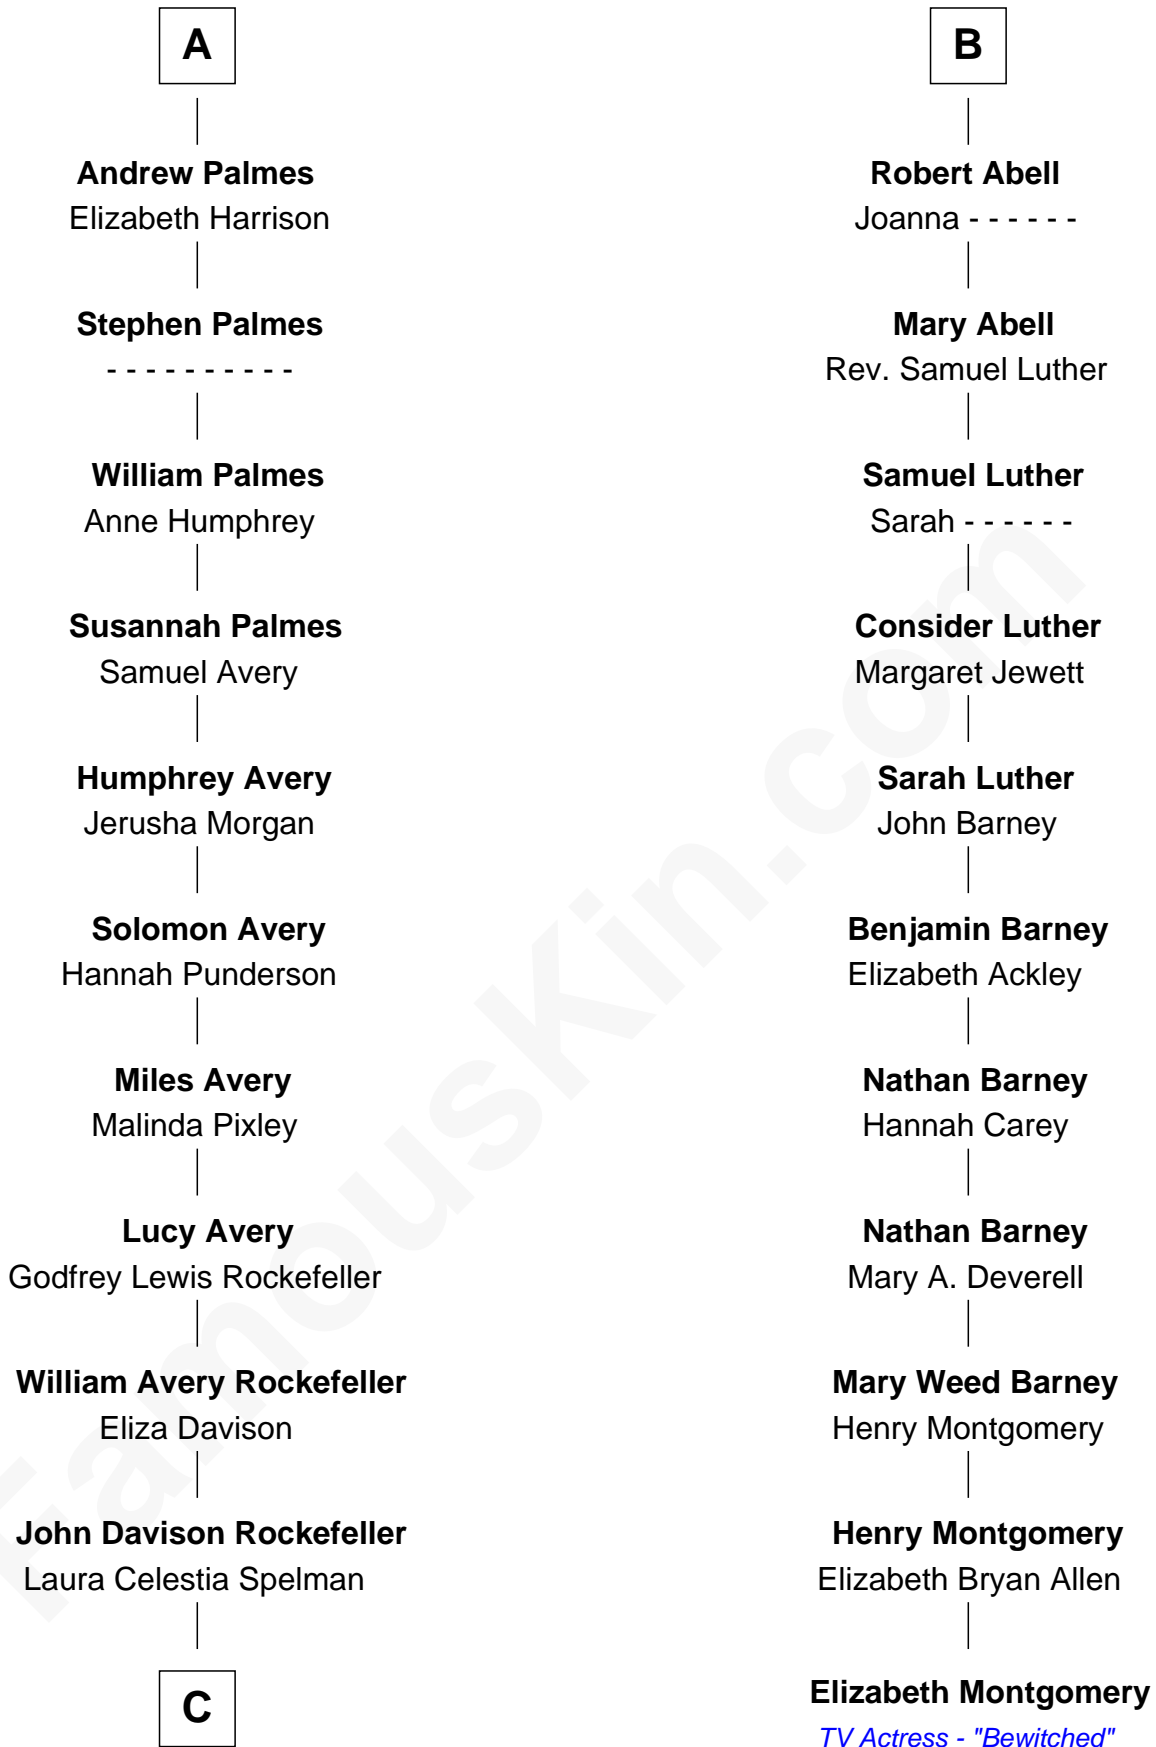

# FamousKin.com Relationship Chart of

**Nelson Rockefeller**

*41st U.S. Vice-President*

17th cousin 1 time removed of

**Elizabeth Montgomery**

*TV Actress - "Bewitched"*

**Sir Walter Blount**

Sancha de Ayala

Sir John Sutton

**Sir John Sutton**

Elizabeth Berkeley

**Jane Sutton**

Thomas Mainwaring

**Cecily Mainwaring**

John Cotton

**Sir George Cotton**

Mary Onley

**Richard Cotton**

Mary Mainwaring

**Frances Cotton**

George Abell

**B**

C

John Davison Rockefeller

Abby Greene Aldrich

Nelson Rockefeller

*41st U.S. Vice-President*

FamousKin.com