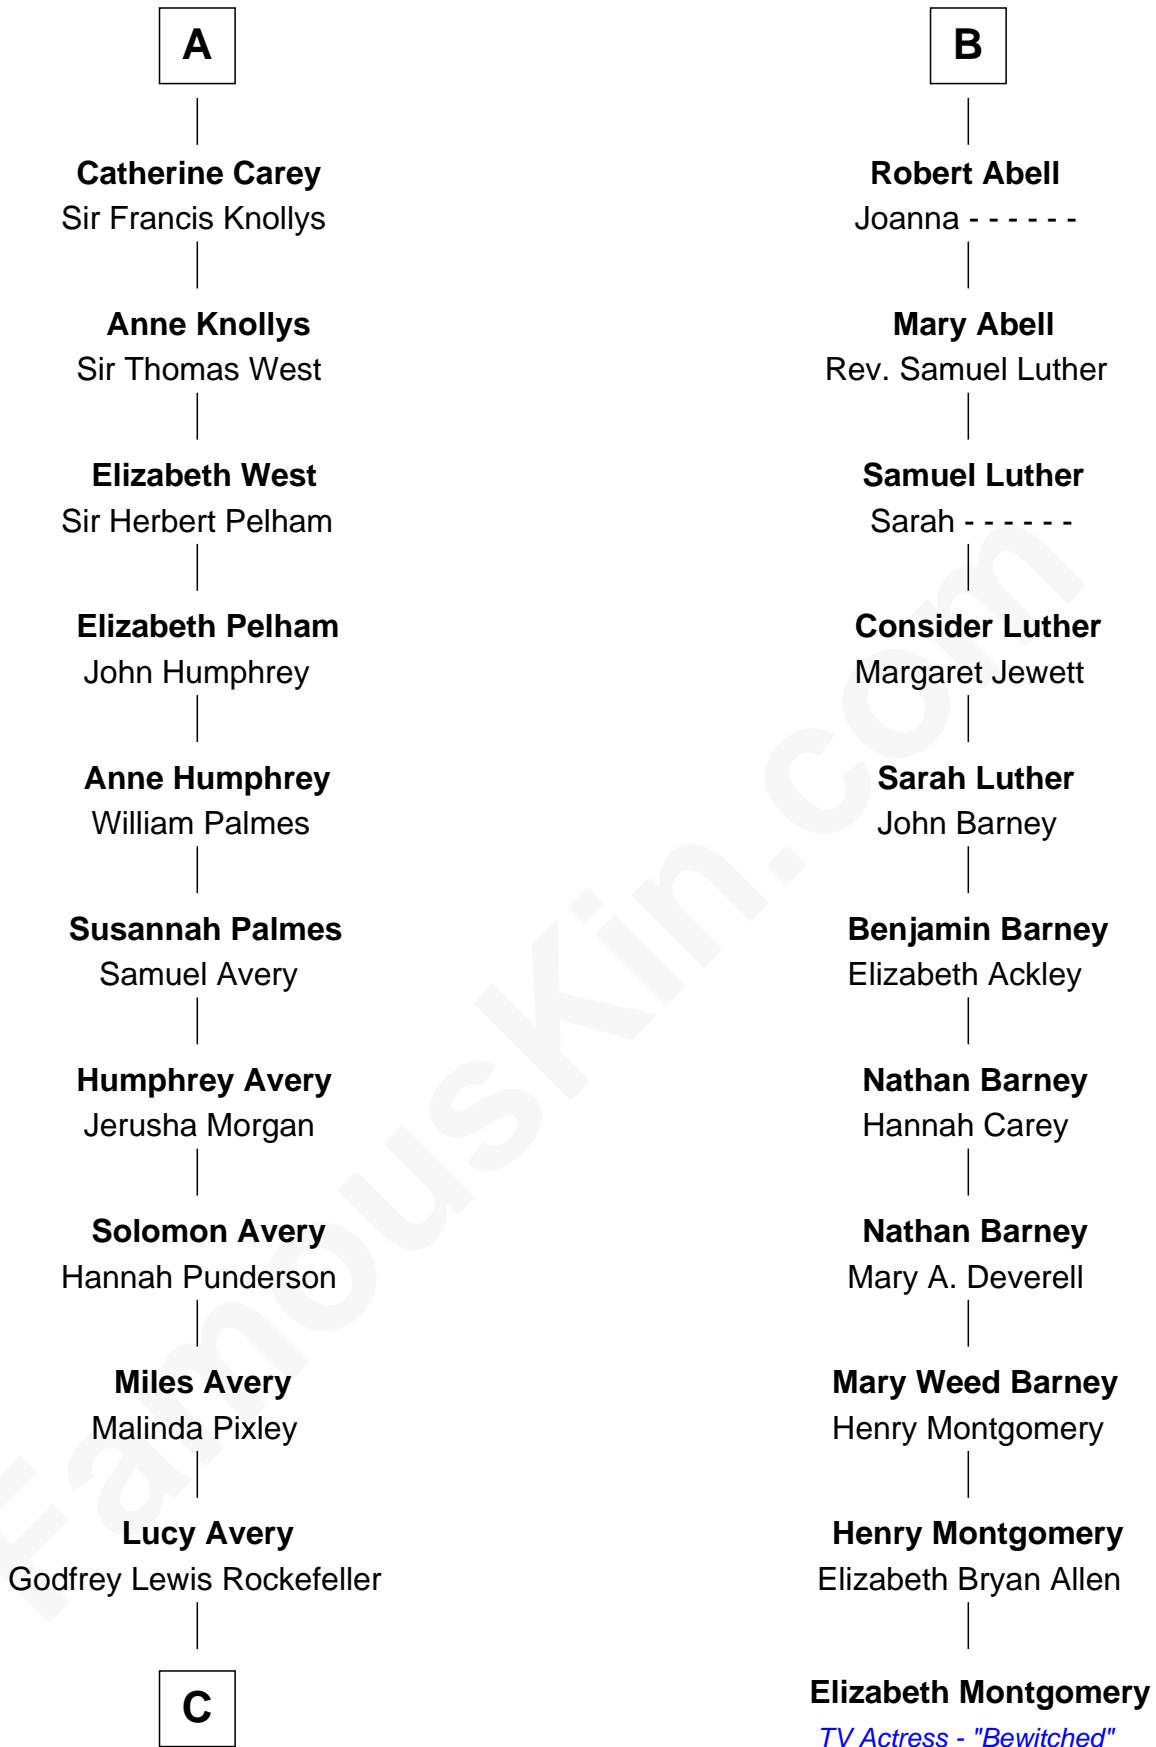

FamousKin.com Relationship Chart of

Nelson Rockefeller
41st U.S. Vice-President

17th cousin 3 times removed of

Elizabeth Montgomery
TV Actress - "Bewitched"

Thomas de Berkeley

with wife
Margaret de Mortimer

with wife
Katherine de Clyvedon

Maurice de Berkeley
Elizabeth le Despencer

Sir John Berkeley
Elizabeth Betteshorne

Thomas de Berkeley
Margaret de Lisle

Elizabeth Berkeley
Sir John Sutton

Elizabeth de Berkeley
Richard de Beauchamp

Jane Sutton
Thomas Mainwaring

Eleanor Beauchamp
Edmund Beaufort

Cecily Mainwaring
John Cotton

Eleanor Beaufort
Sir Robert Spencer

Sir George Cotton
Mary Onley

Margaret Spencer
Sir Thomas Carey

Richard Cotton
Mary Mainwaring

Sir William Carey
Mary Boleyn

Frances Cotton
George Abell

A

B

C

William Avery Rockefeller

Eliza Davison

John Davison Rockefeller