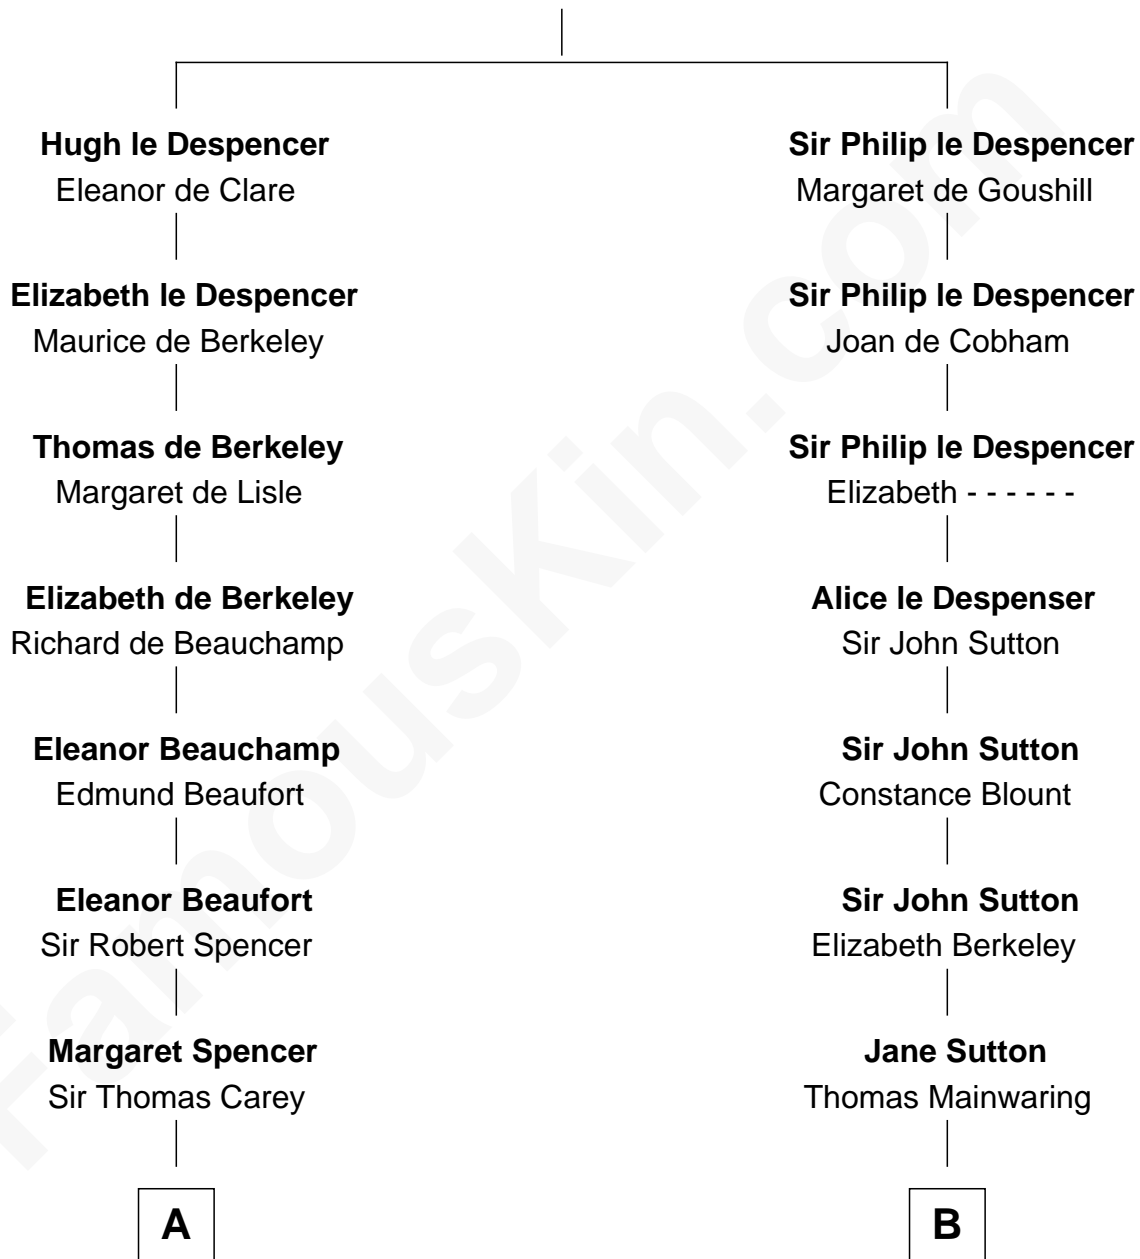

FamousKin.com Relationship Chart of

Nelson Rockefeller
41st U.S. Vice-President

21st cousin of

Elizabeth Montgomery
TV Actress - "Bewitched"

Sir Hugh le Despencer
Isabella de Beauchamp

C

Lucy Avery
Godfrey Lewis Rockefeller

William Avery Rockefeller
Eliza Davison

John Davison Rockefeller
Laura Celestia Spelman

John Davison Rockefeller
Abby Greene Aldrich

Nelson Rockefeller
41st U.S. Vice-President

D

Nathan Barney
Hannah Carey