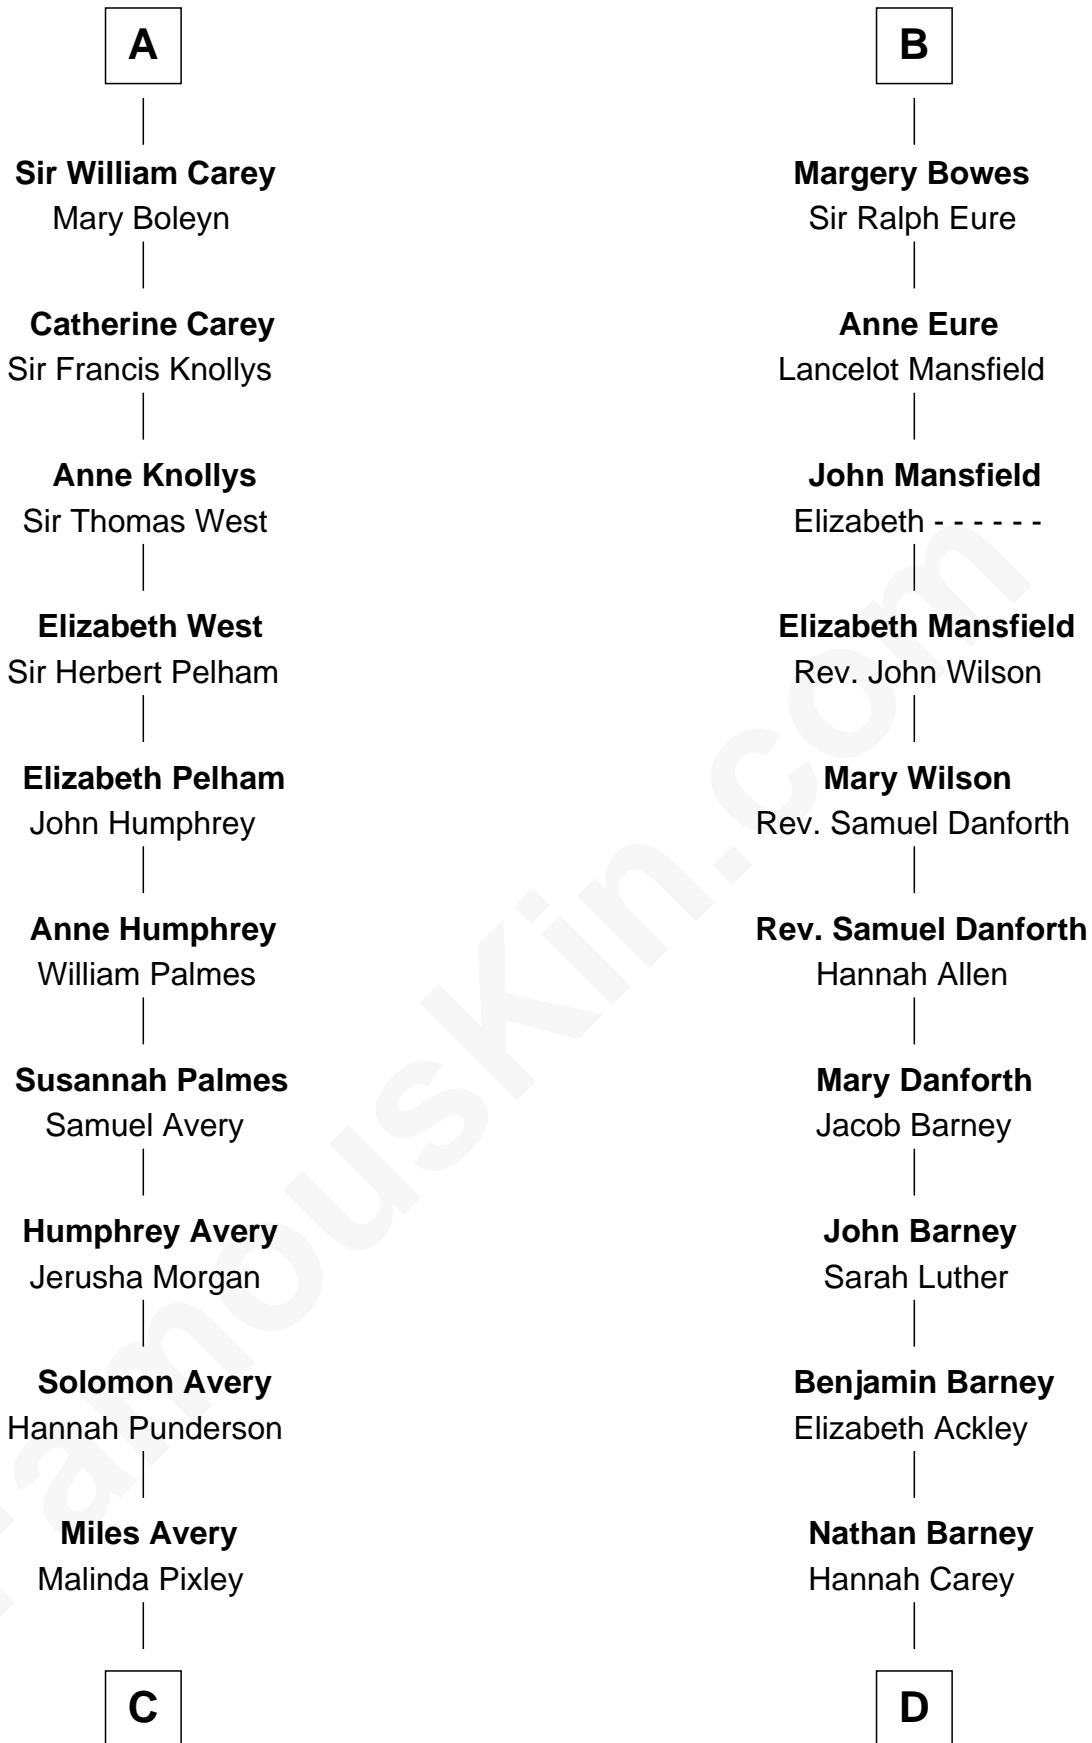

FamousKin.com Relationship Chart of

Nelson Rockefeller
41st U.S. Vice-President

20th cousin 1 time removed of

Elizabeth Montgomery
TV Actress - "Bewitched"

Richard Fitzalan
Alice de Saluzzo

C

Lucy Avery

Godfrey Lewis Rockefeller

William Avery Rockefeller

Eliza Davison

John Davison Rockefeller

Laura Celestia Spelman

John Davison Rockefeller

Abby Greene Aldrich

Nelson Rockefeller

41st U.S. Vice-President

D

Nathan Barney

Mary A. Deverell

Mary Weed Barney

Henry Montgomery

Henry Montgomery

Elizabeth Bryan Allen

Elizabeth Montgomery