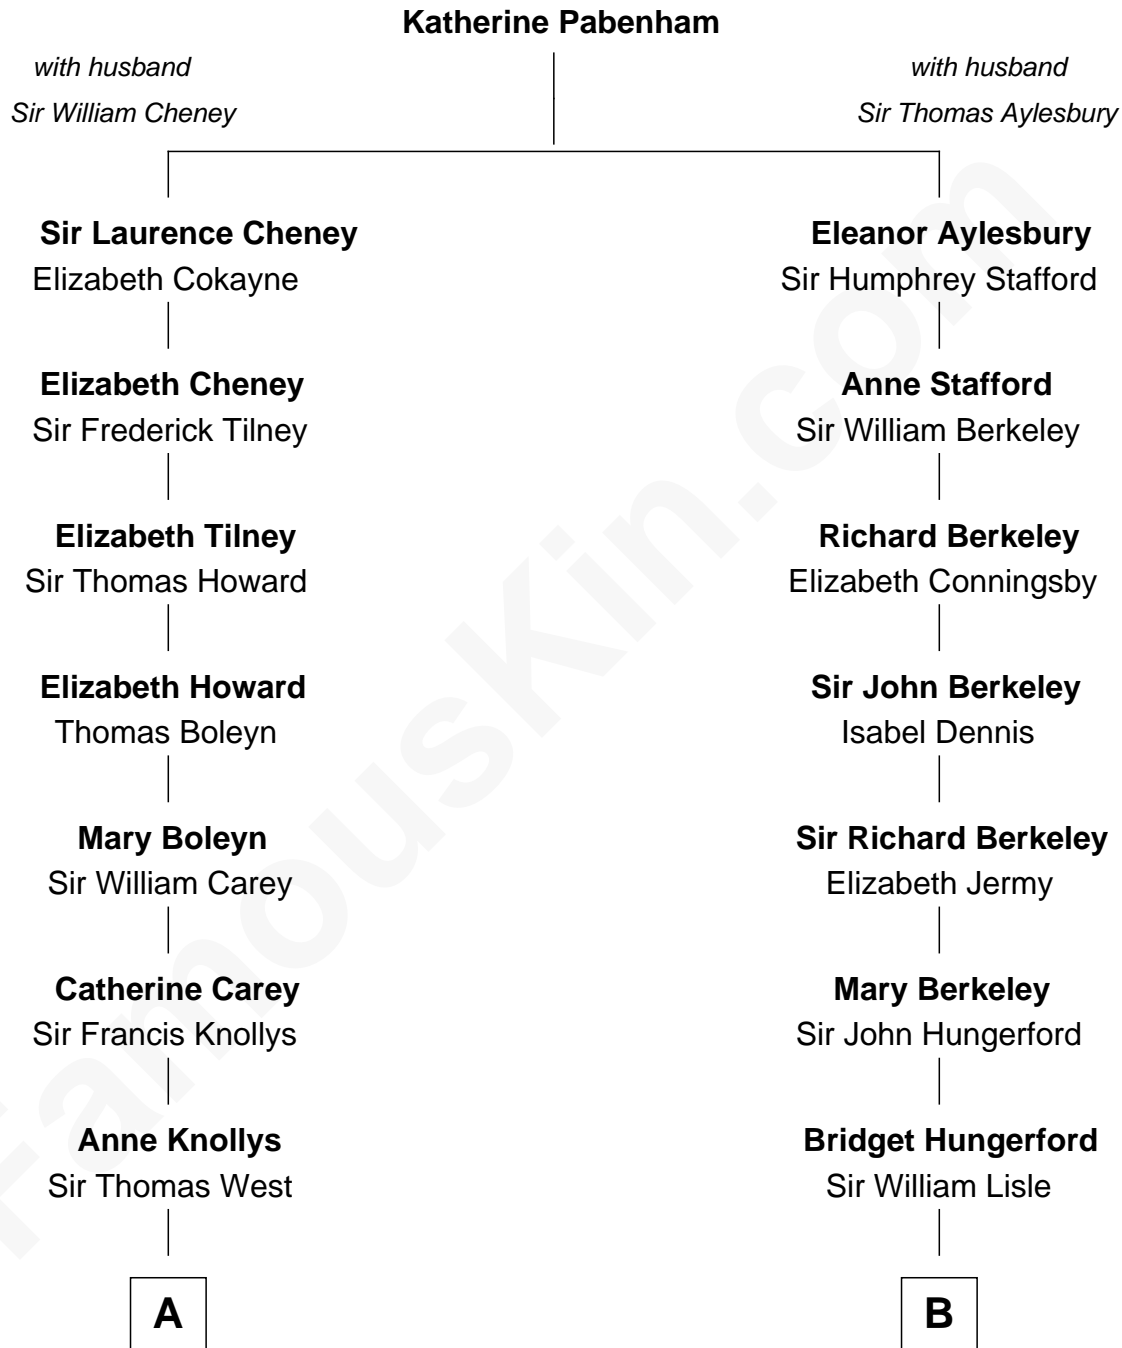

FamousKin.com Relationship Chart of

Nelson Rockefeller
41st U.S. Vice-President

18th cousin of

Warren Buffett
Chairman & CEO, Berkshire Hathaway

C

John Davison Rockefeller

Abby Greene Aldrich

Nelson Rockefeller