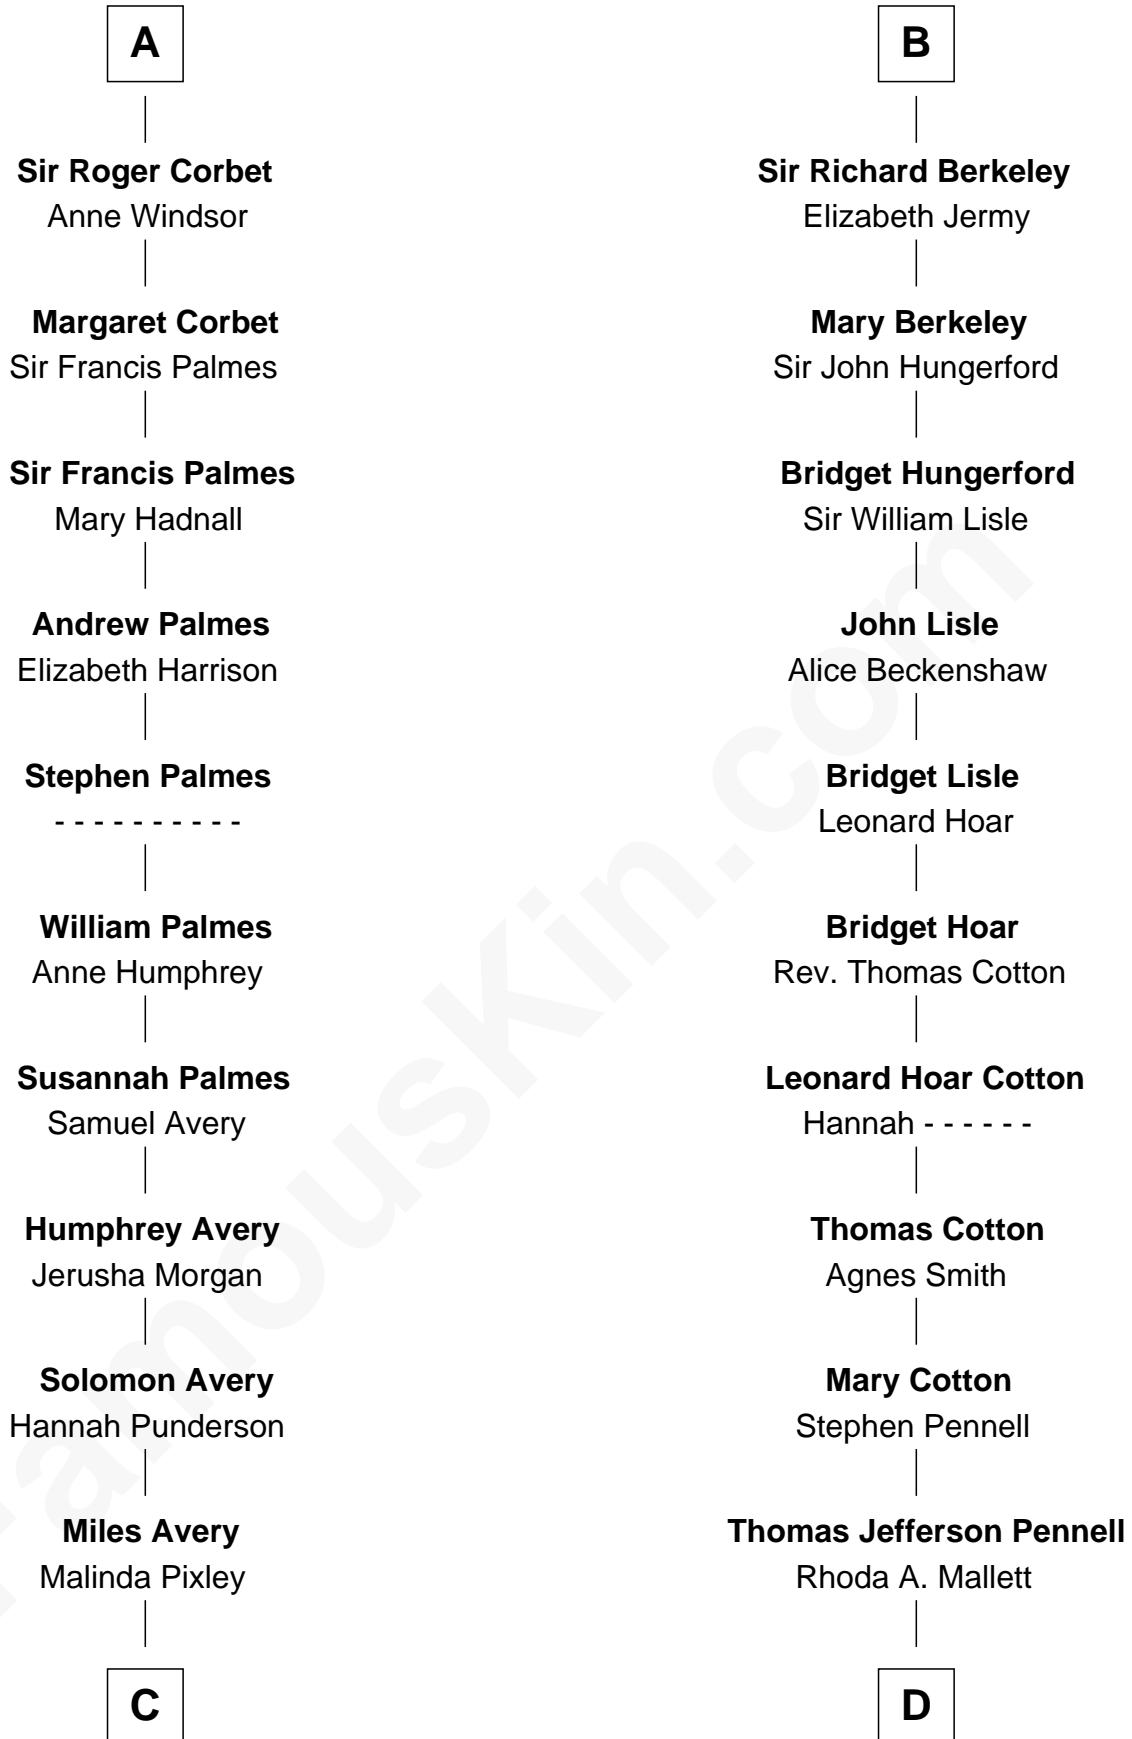

FamousKin.com Relationship Chart of

Nelson Rockefeller
41st U.S. Vice-President

21st cousin of

Warren Buffett
Chairman & CEO, Berkshire Hathaway

C

Lucy Avery
Godfrey Lewis Rockefeller

William Avery Rockefeller
Eliza Davison

John Davison Rockefeller
Laura Celestia Spelman

John Davison Rockefeller
Abby Greene Aldrich

Nelson Rockefeller
41st U.S. Vice-President

D

Deborah Collamore Pennell
John Watson

Susan Ann Watson
Ford Bela Barber