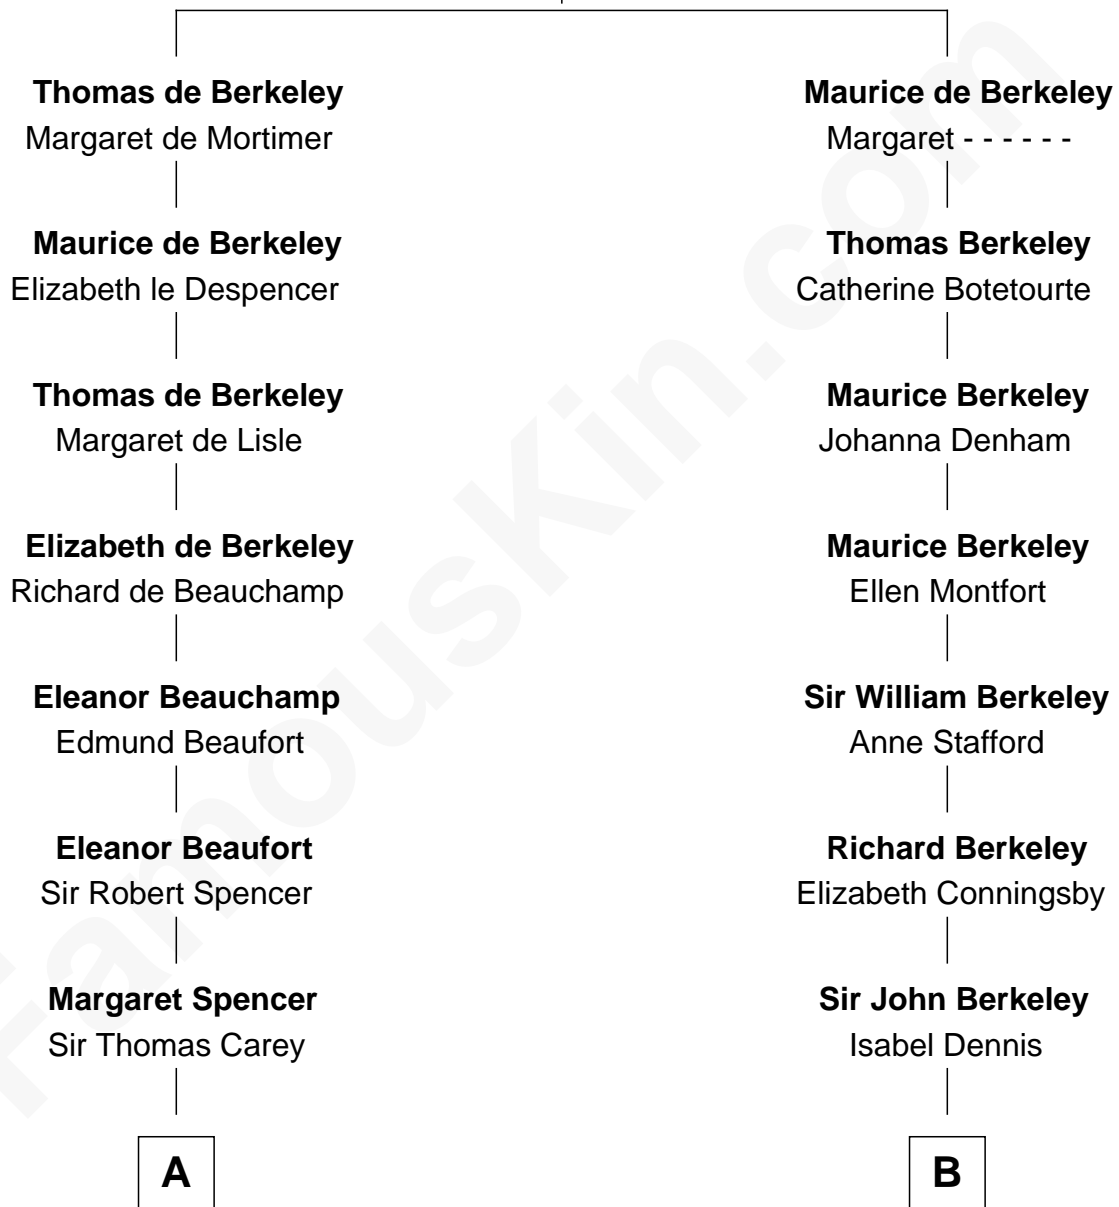

FamousKin.com Relationship Chart of

Nelson Rockefeller
41st U.S. Vice-President

21st cousin of

Warren Buffett
Chairman & CEO, Berkshire Hathaway

Sir Maurice de Berkeley
Eve la Zouche

C

Lucy Avery
Godfrey Lewis Rockefeller

William Avery Rockefeller
Eliza Davison

John Davison Rockefeller
Laura Celestia Spelman

John Davison Rockefeller
Abby Greene Aldrich

Nelson Rockefeller
41st U.S. Vice-President

D

Deborah Collamore Pennell
John Watson