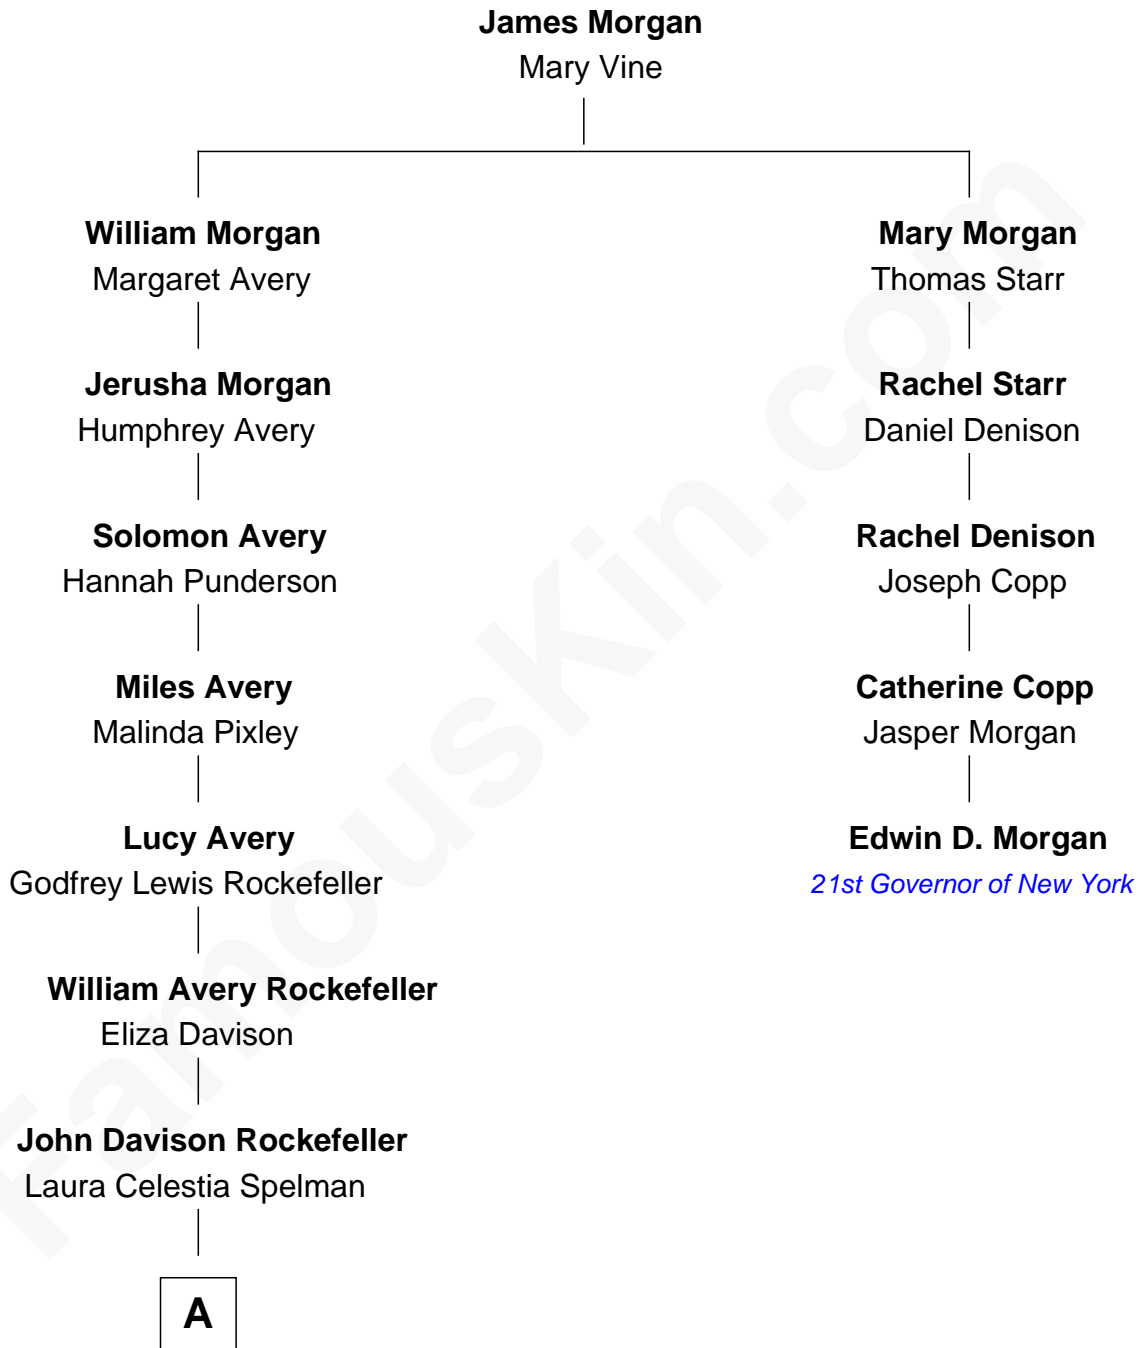

FamousKin.com Relationship Chart of

Nelson Rockefeller

41st U.S. Vice-President

4th cousin 4 times removed of

Edwin D. Morgan

21st Governor of New York

A

John Davison Rockefeller

Abby Greene Aldrich

Nelson Rockefeller

41st U.S. Vice-President

FamousKin.com