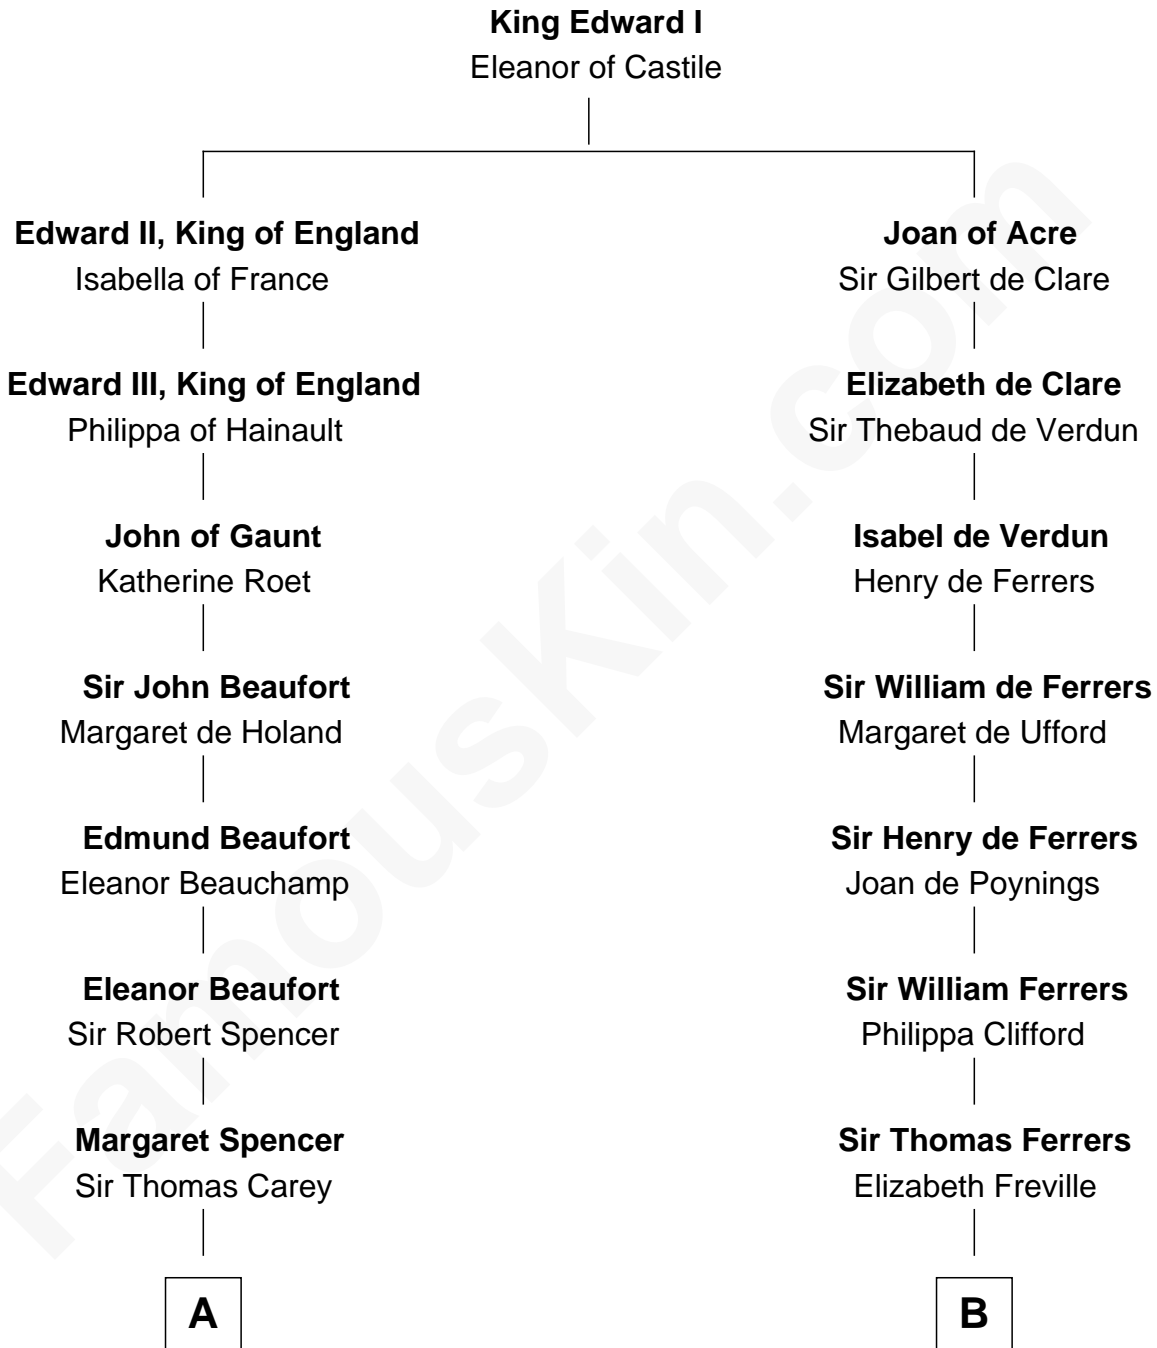

FamousKin.com
Relationship Chart of
Nelson Rockefeller
41st U.S. Vice-President

19th cousin 2 times removed of

Susan B. Anthony
Women's Rights Advocate

C

Lucy Avery
Godfrey Lewis Rockefeller

William Avery Rockefeller
Eliza Davison

John Davison Rockefeller
Laura Celestia Spelman

John Davison Rockefeller
Abby Greene Aldrich

Nelson Rockefeller
41st U.S. Vice-President

D

Humphrey Anthony
Hannah Lapham

Daniel Anthony
Lucy Read

Susan B. Anthony
Women's Rights Advocate