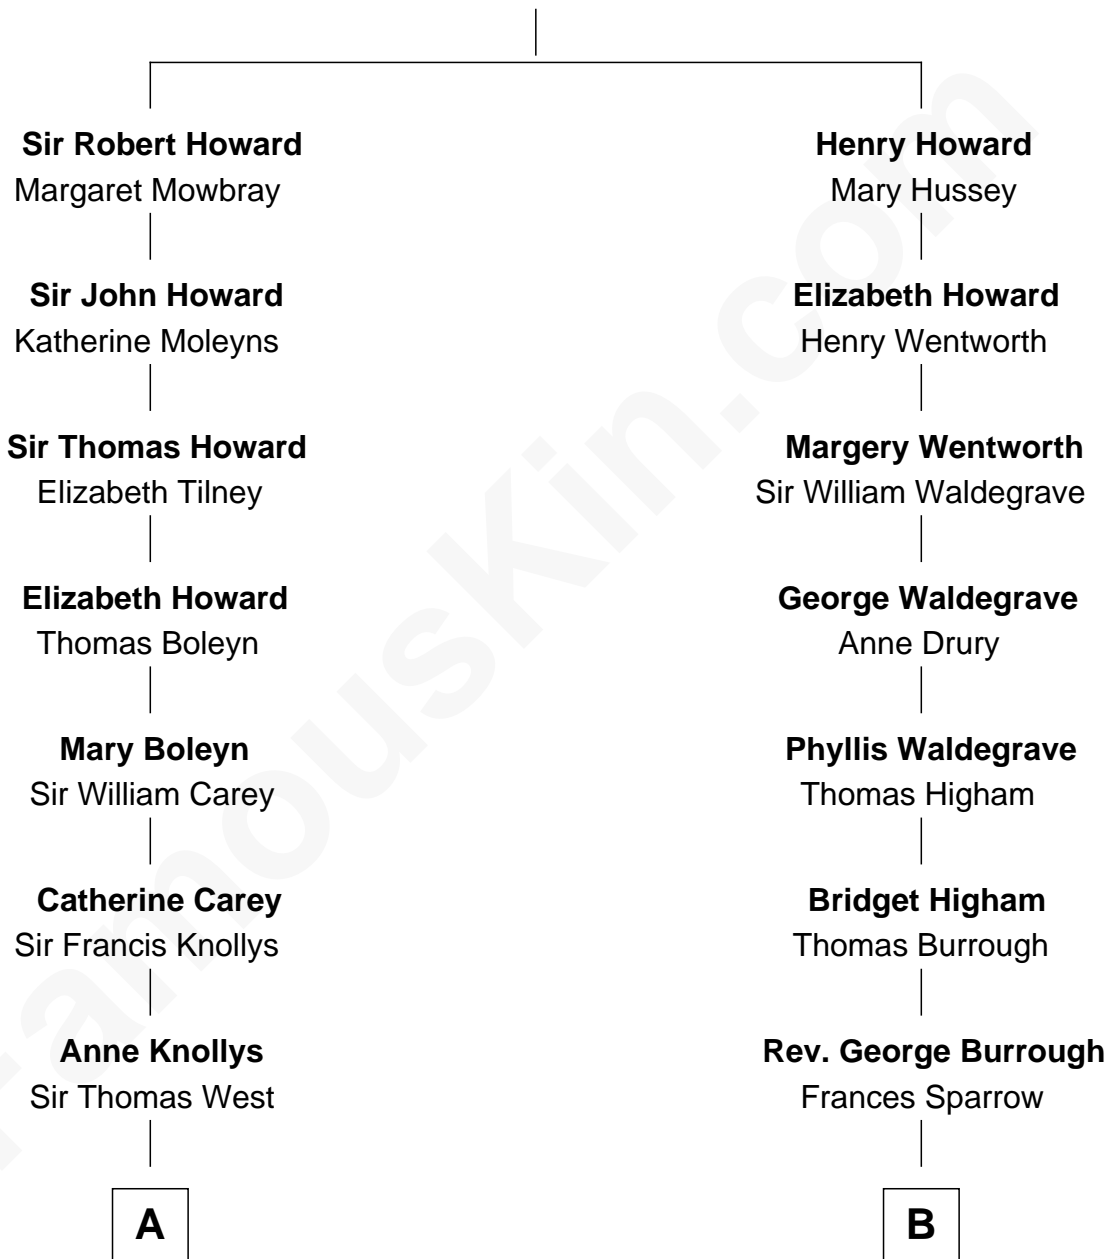

# FamousKin.com Relationship Chart of

**Nelson Rockefeller**  
41st U.S. Vice-President

16th cousin 2 times removed of

**Walt Disney**

Co-Founder of The Walt Disney Company

**Sir John Howard**  
Alice Tendring

**C**

—  
**John Davison Rockefeller**

Abby Greene Aldrich

—  
**Nelson Rockefeller**

*41st U.S. Vice-President*

FamousKin.com