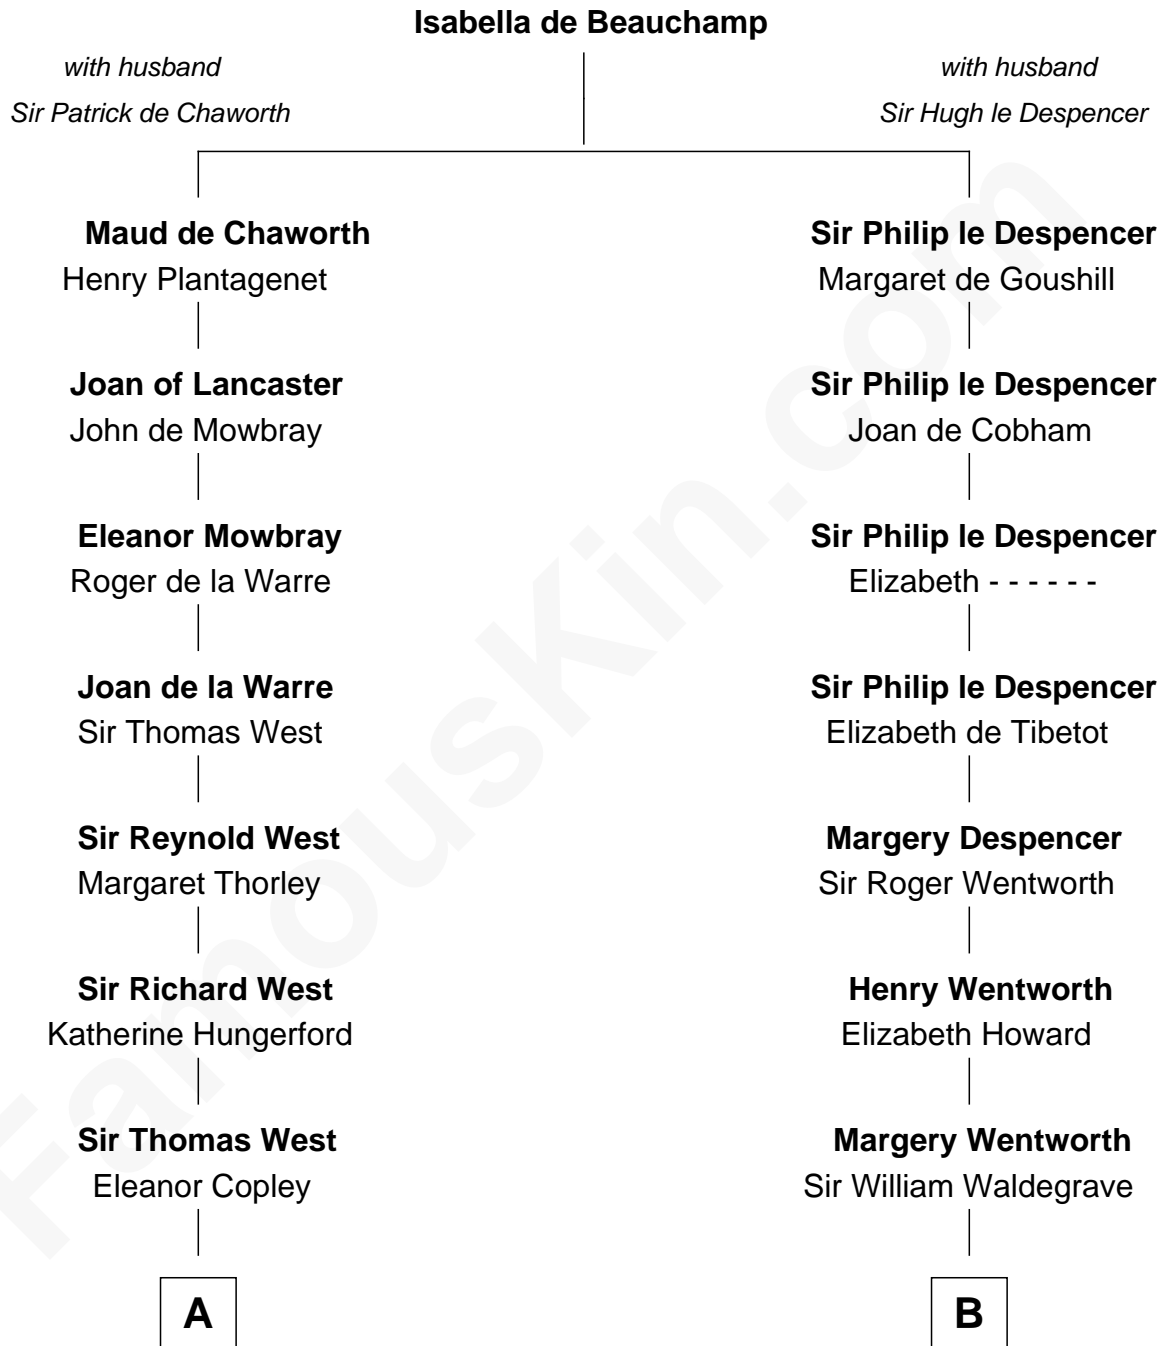

FamousKin.com Relationship Chart of

Nelson Rockefeller
41st U.S. Vice-President

20th cousin 1 time removed of

Walt Disney

Co-Founder of The Walt Disney Company

C

Lucy Avery
Godfrey Lewis Rockefeller

William Avery Rockefeller
Eliza Davison

John Davison Rockefeller
Laura Celestia Spelman

John Davison Rockefeller
Abby Greene Aldrich

Nelson Rockefeller
41st U.S. Vice-President

D

Eber Call
Violette Lawrence

Charles Call
Henrietta Gross

Flora Call
Elias Charles Disney