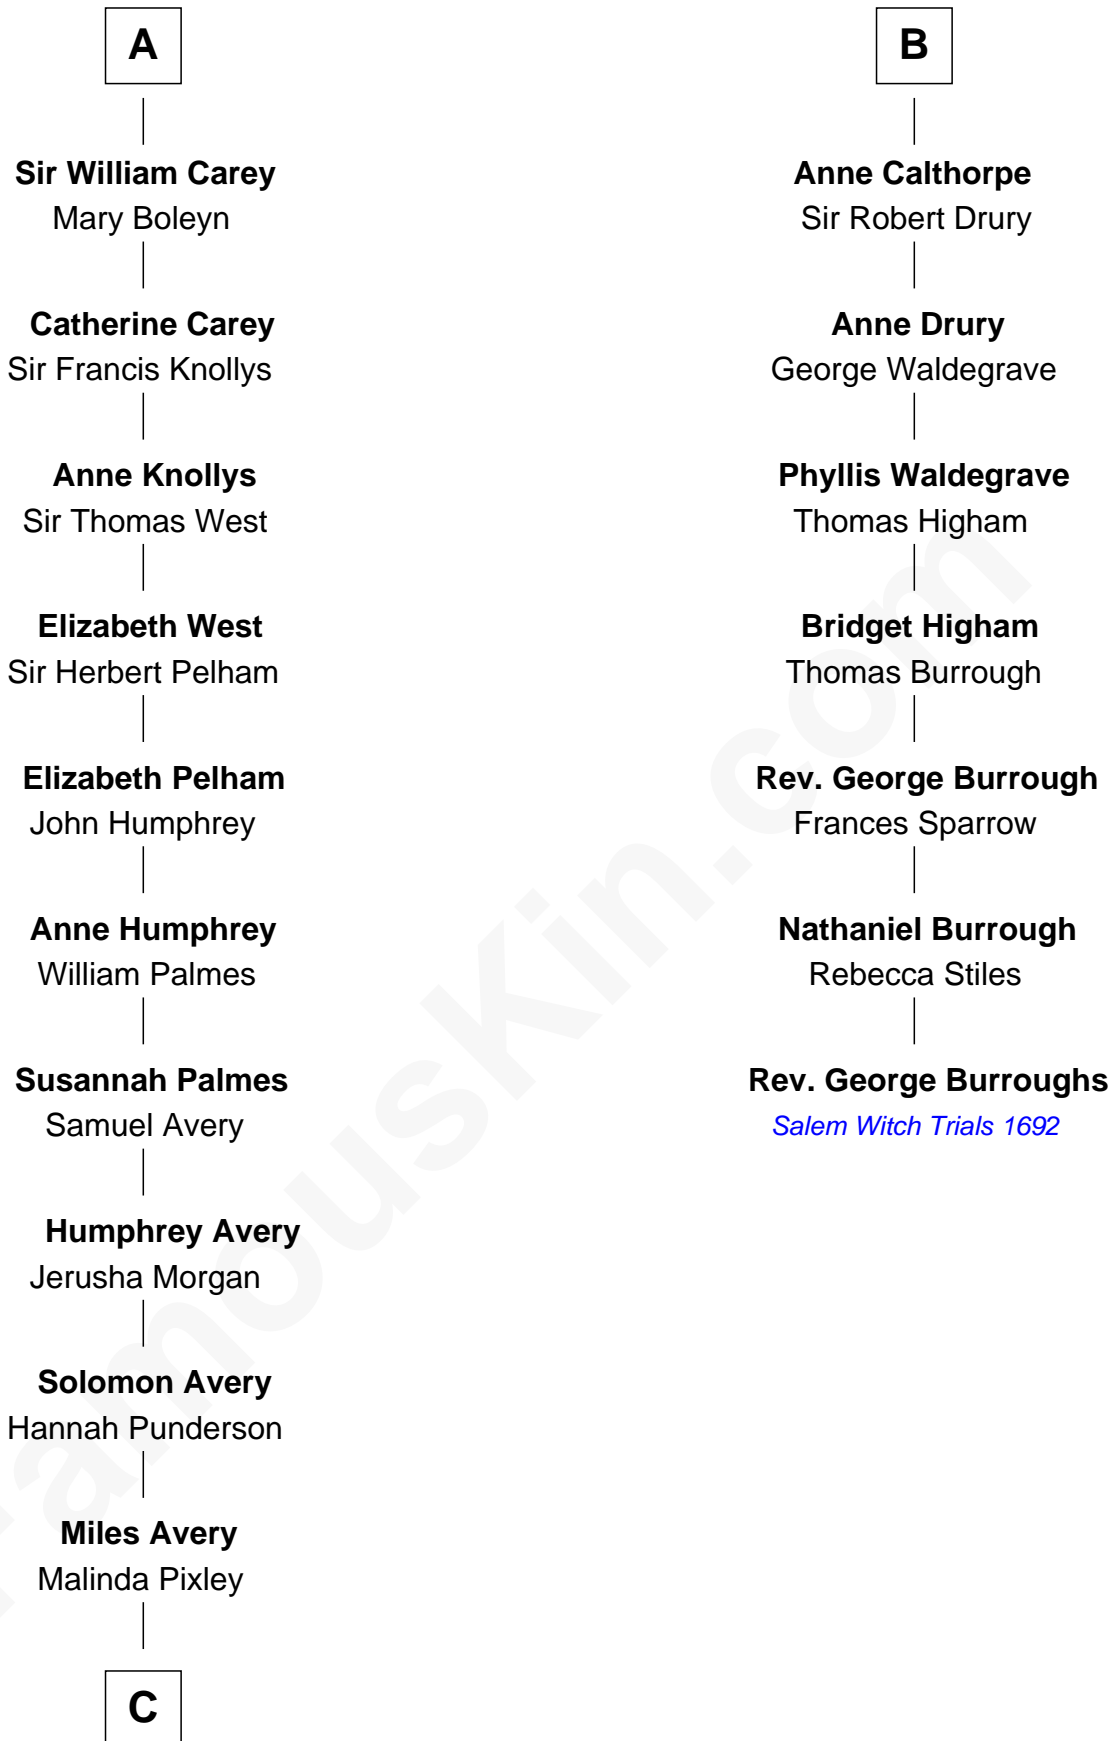

# FamousKin.com Relationship Chart of

**Nelson Rockefeller**  
41st U.S. Vice-President

13th cousin 8 times removed of

**Rev. George Burroughs**  
Executed for Witchcraft, Salem 1692

**C**

—  
**Lucy Avery**

Godfrey Lewis Rockefeller

—  
**William Avery Rockefeller**

Eliza Davison

—  
**John Davison Rockefeller**

Laura Celestia Spelman

—  
**John Davison Rockefeller**

Abby Greene Aldrich

—  
**Nelson Rockefeller**

*41st U.S. Vice-President*