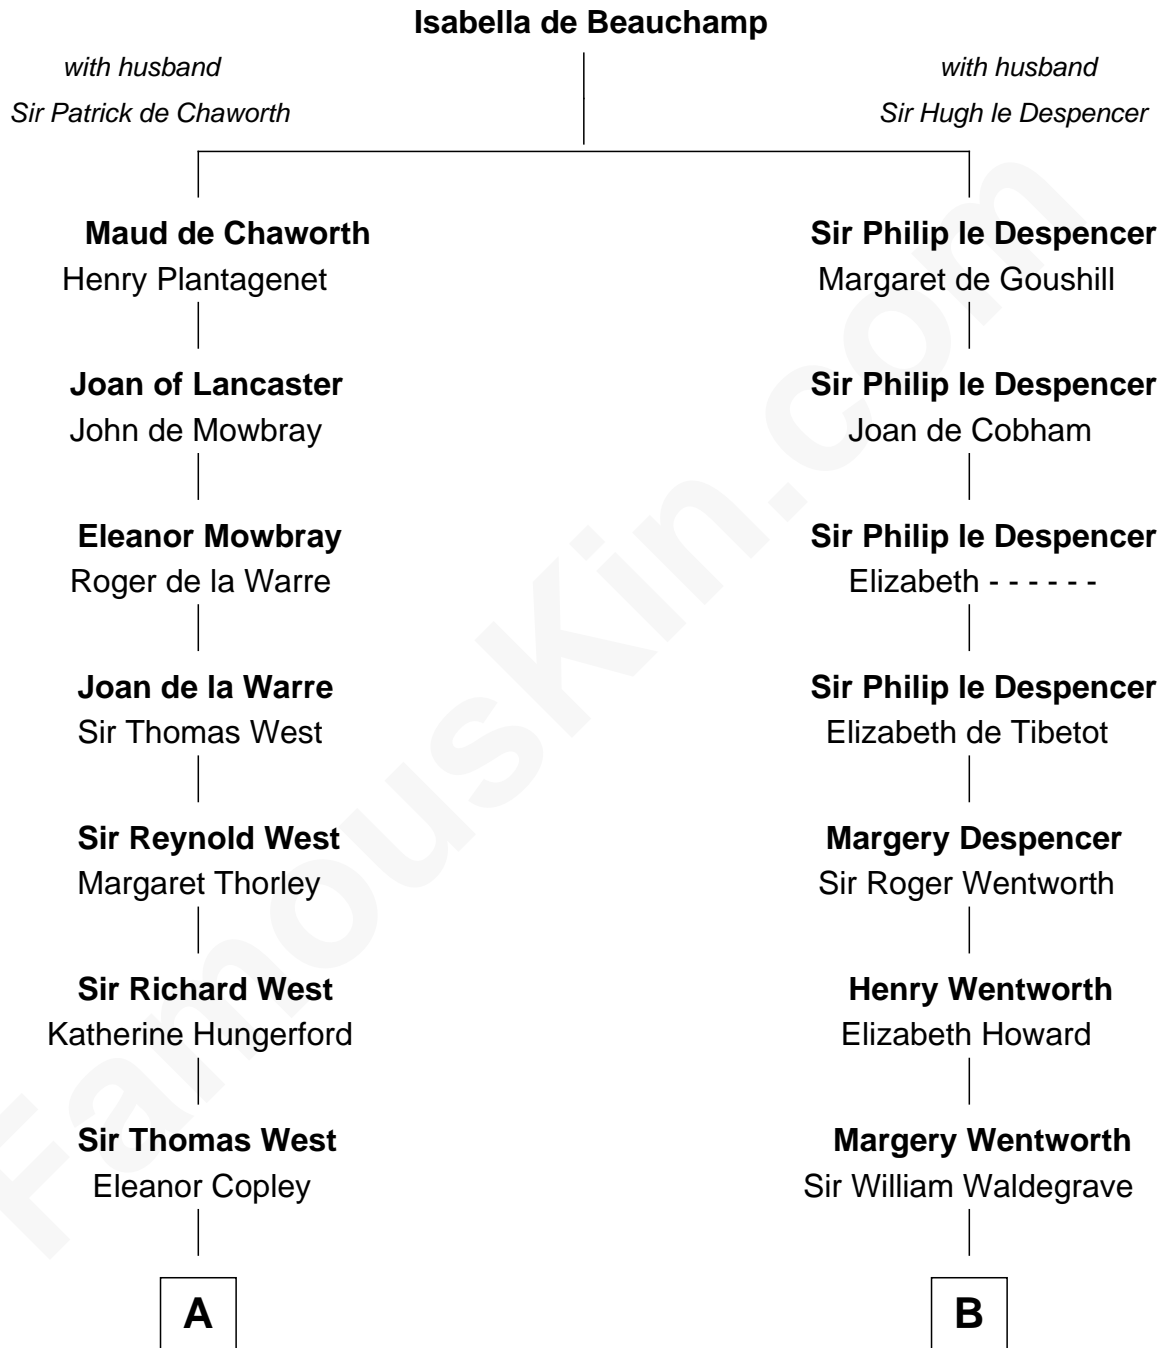

FamousKin.com
Relationship Chart of
Nelson Rockefeller
41st U.S. Vice-President

12th cousin 9 times removed of
Rev. George Burroughs
Executed for Witchcraft, Salem 1692

C

—
Lucy Avery

Godfrey Lewis Rockefeller

—
William Avery Rockefeller

Eliza Davison

—
John Davison Rockefeller

Laura Celestia Spelman

—
John Davison Rockefeller

Abby Greene Aldrich

—
Nelson Rockefeller

41st U.S. Vice-President