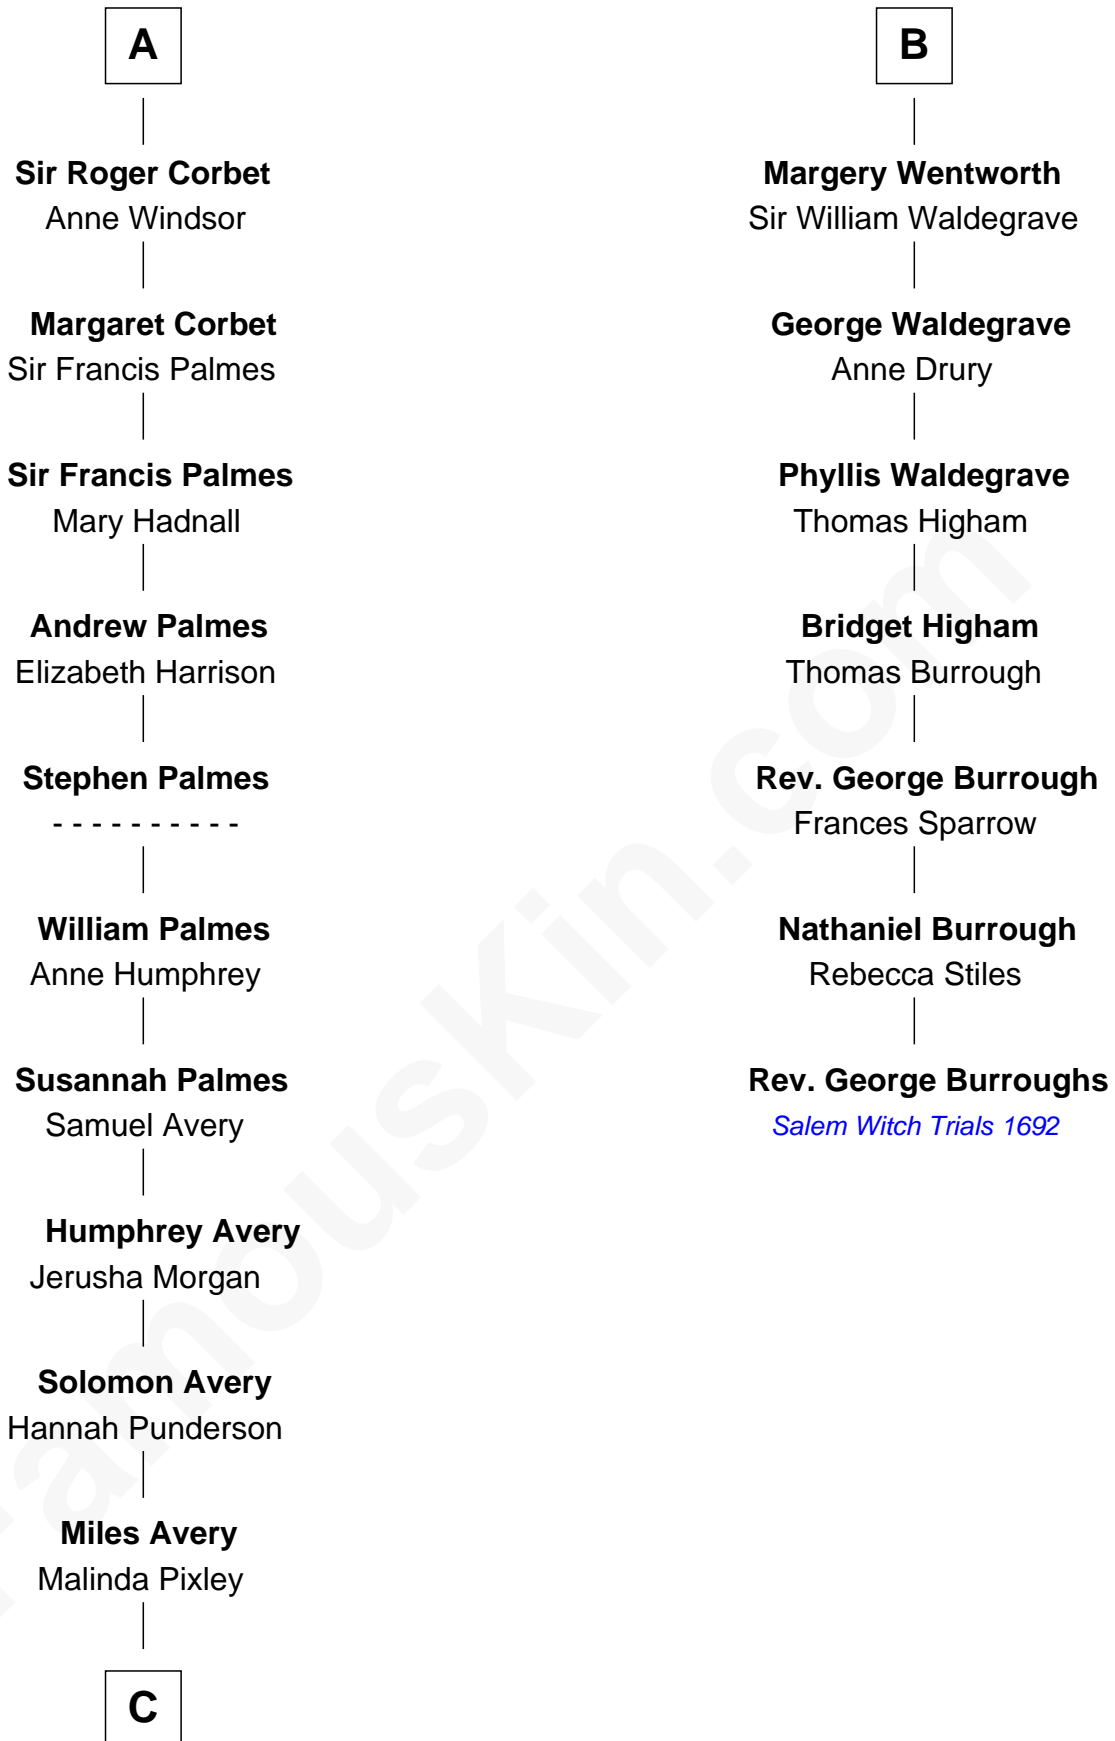

# FamousKin.com Relationship Chart of

**Nelson Rockefeller**

*41st U.S. Vice-President*

13th cousin 8 times removed of

**Rev. George Burroughs**

*Executed for Witchcraft, Salem 1692*

**C**

—  
**Lucy Avery**

Godfrey Lewis Rockefeller

—  
**William Avery Rockefeller**

Eliza Davison

—  
**John Davison Rockefeller**

Laura Celestia Spelman

—  
**John Davison Rockefeller**

Abby Greene Aldrich

—  
**Nelson Rockefeller**

*41st U.S. Vice-President*

FamousKin.com