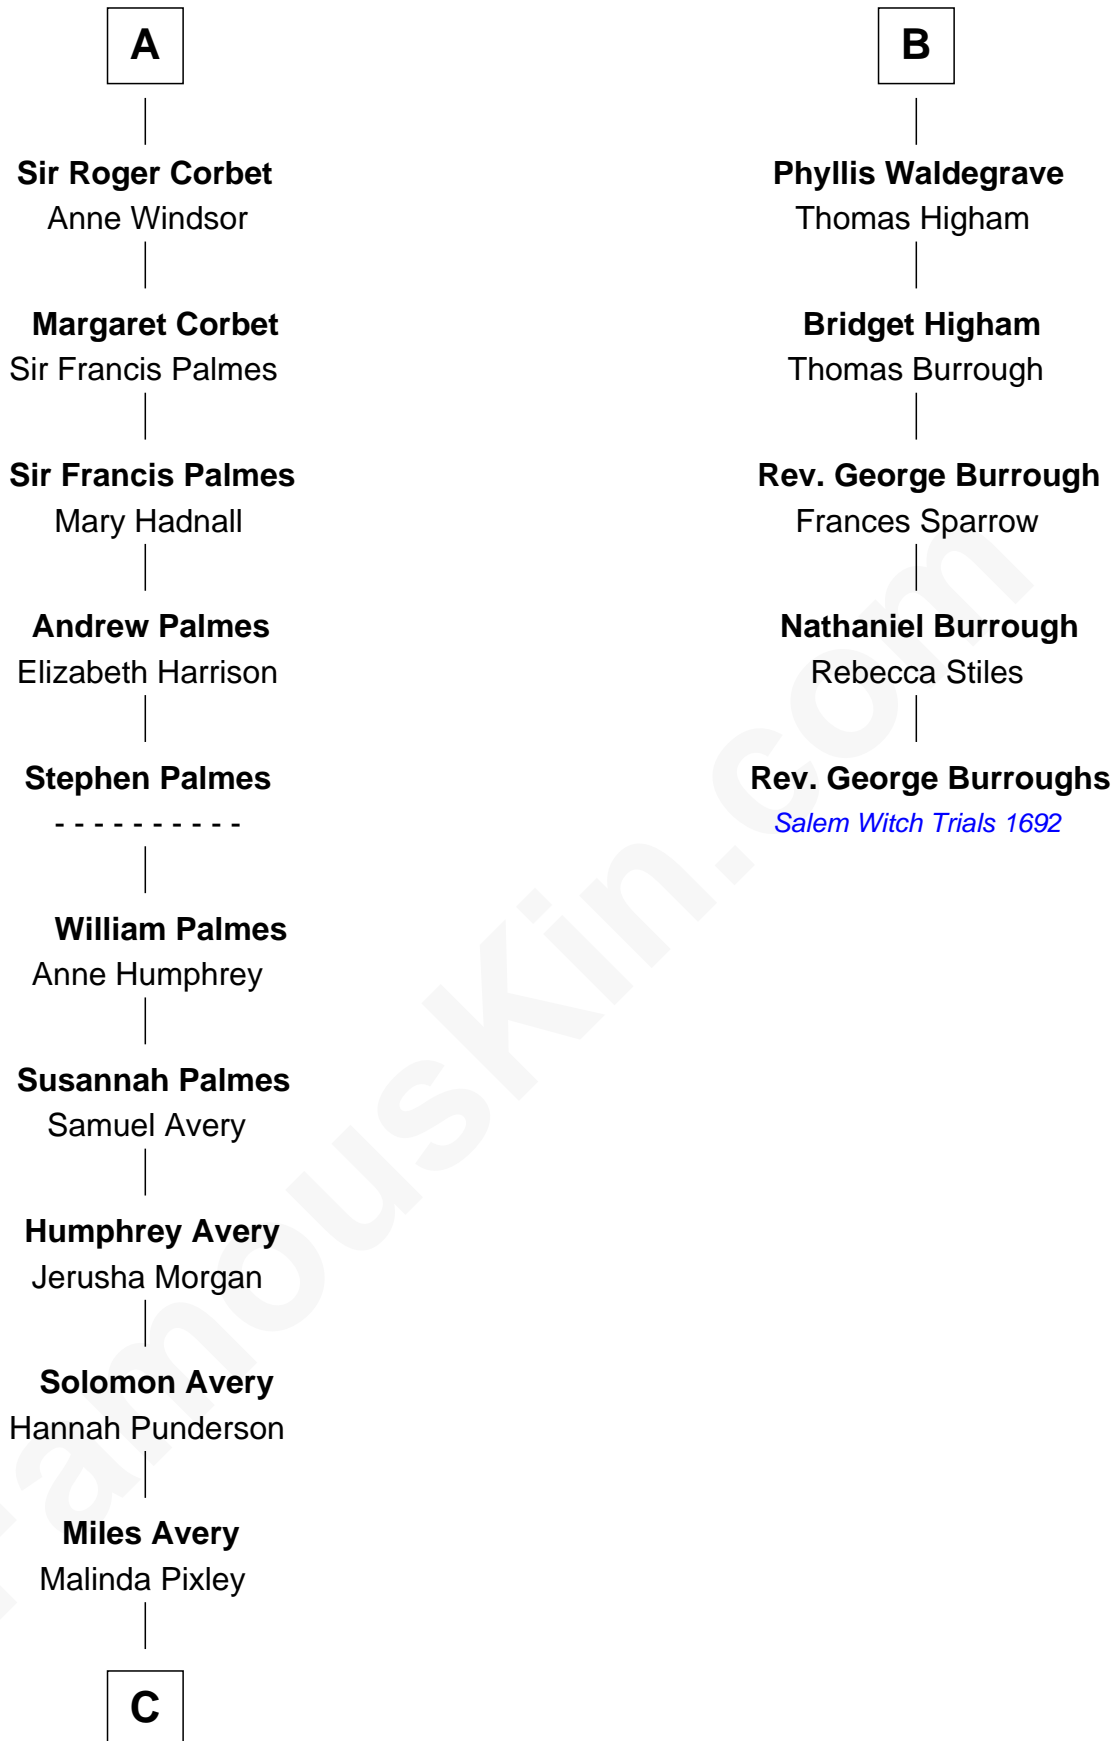

# FamousKin.com Relationship Chart of

**Nelson Rockefeller**

*41st U.S. Vice-President*

11th cousin 10 times removed of

**Rev. George Burroughs**

*Executed for Witchcraft, Salem 1692*

**Bartholomew de Badlesmere**

**Margaret de Badlesmere**

Sir John de Tivetot

**Sir Robert de Tivetot**

Margaret Deincourt

**Elizabeth de Tivetot**

Sir Philip le Despencer

**Margery Despencer**

Sir Roger Wentworth

**Henry Wentworth**

Elizabeth Howard

**Margery Wentworth**

Sir William Waldegrave

**George Waldegrave**

Anne Drury

**B**

**C**

—  
**Lucy Avery**

Godfrey Lewis Rockefeller

—  
**William Avery Rockefeller**

Eliza Davison

—  
**John Davison Rockefeller**

Laura Celestia Spelman

—  
**John Davison Rockefeller**

Abby Greene Aldrich