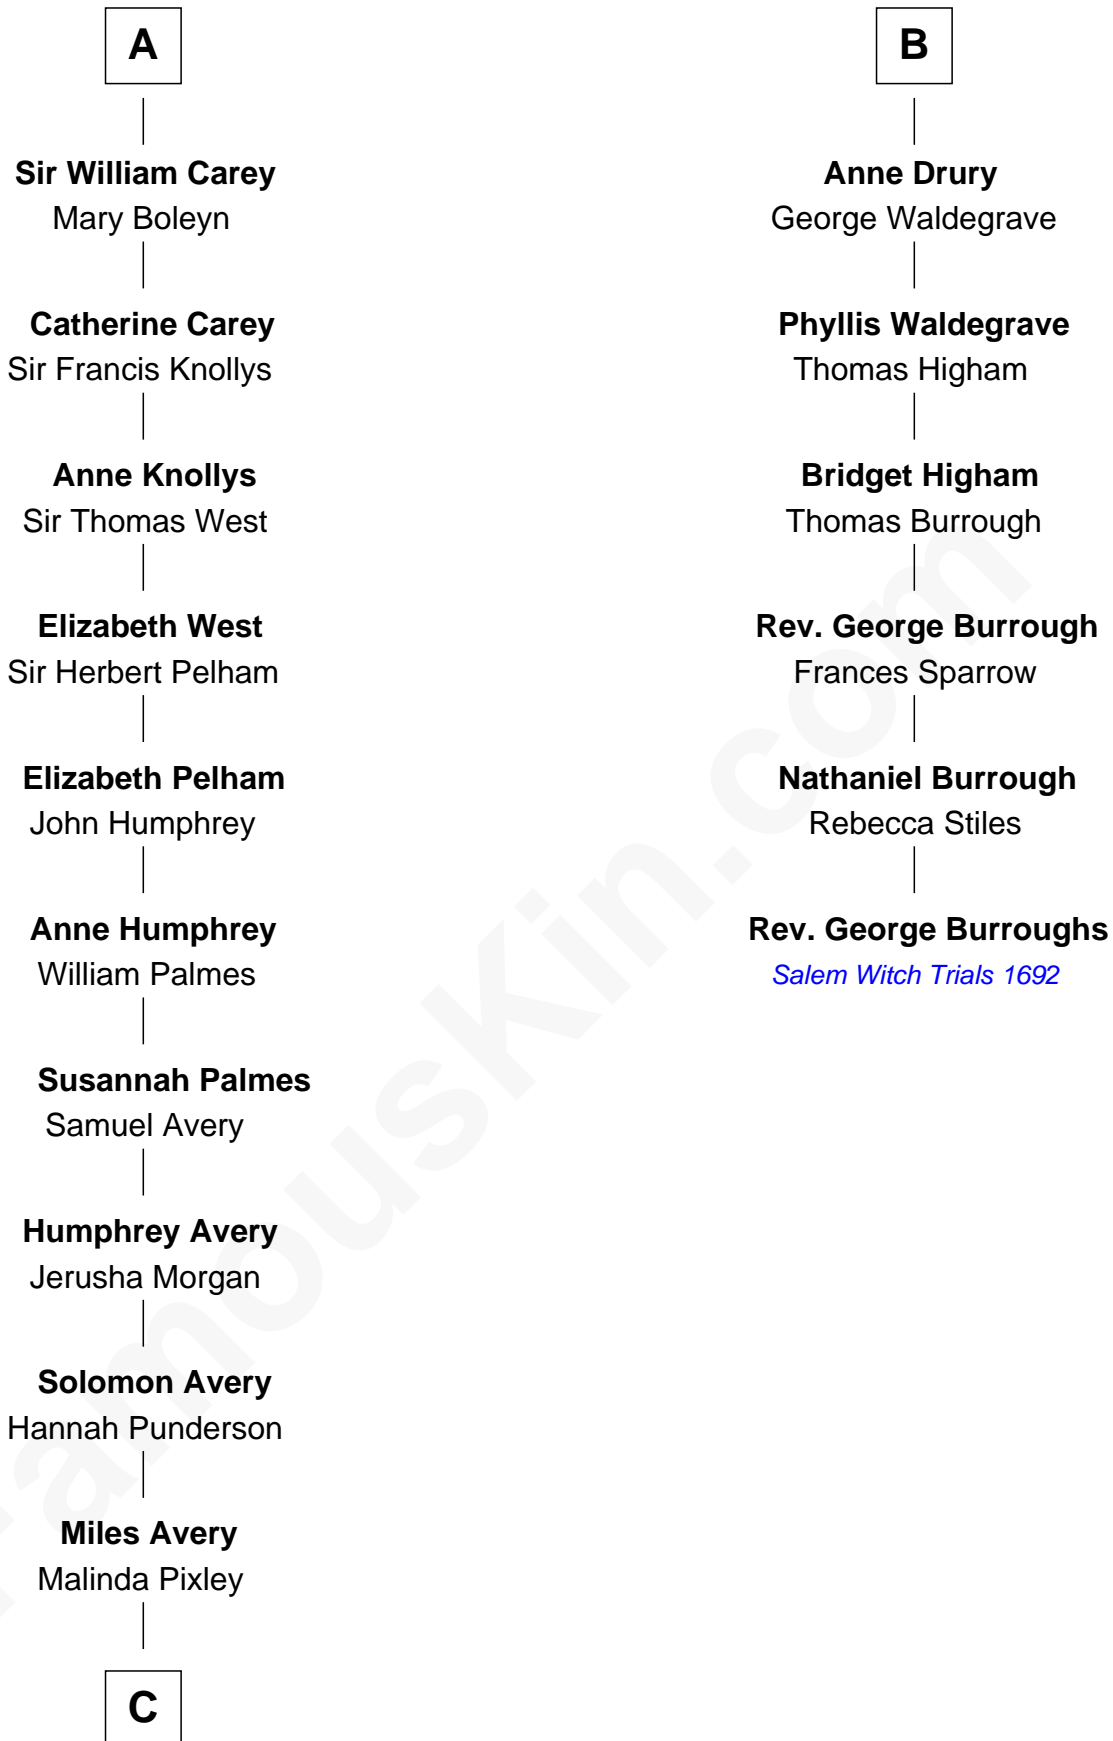

FamousKin.com
Relationship Chart of
Nelson Rockefeller
41st U.S. Vice-President

12th cousin 9 times removed of
Rev. George Burroughs
Executed for Witchcraft, Salem 1692

C

—
Lucy Avery

Godfrey Lewis Rockefeller

—
William Avery Rockefeller

Eliza Davison

—
John Davison Rockefeller

Laura Celestia Spelman

—
John Davison Rockefeller

Abby Greene Aldrich

—
Nelson Rockefeller

41st U.S. Vice-President