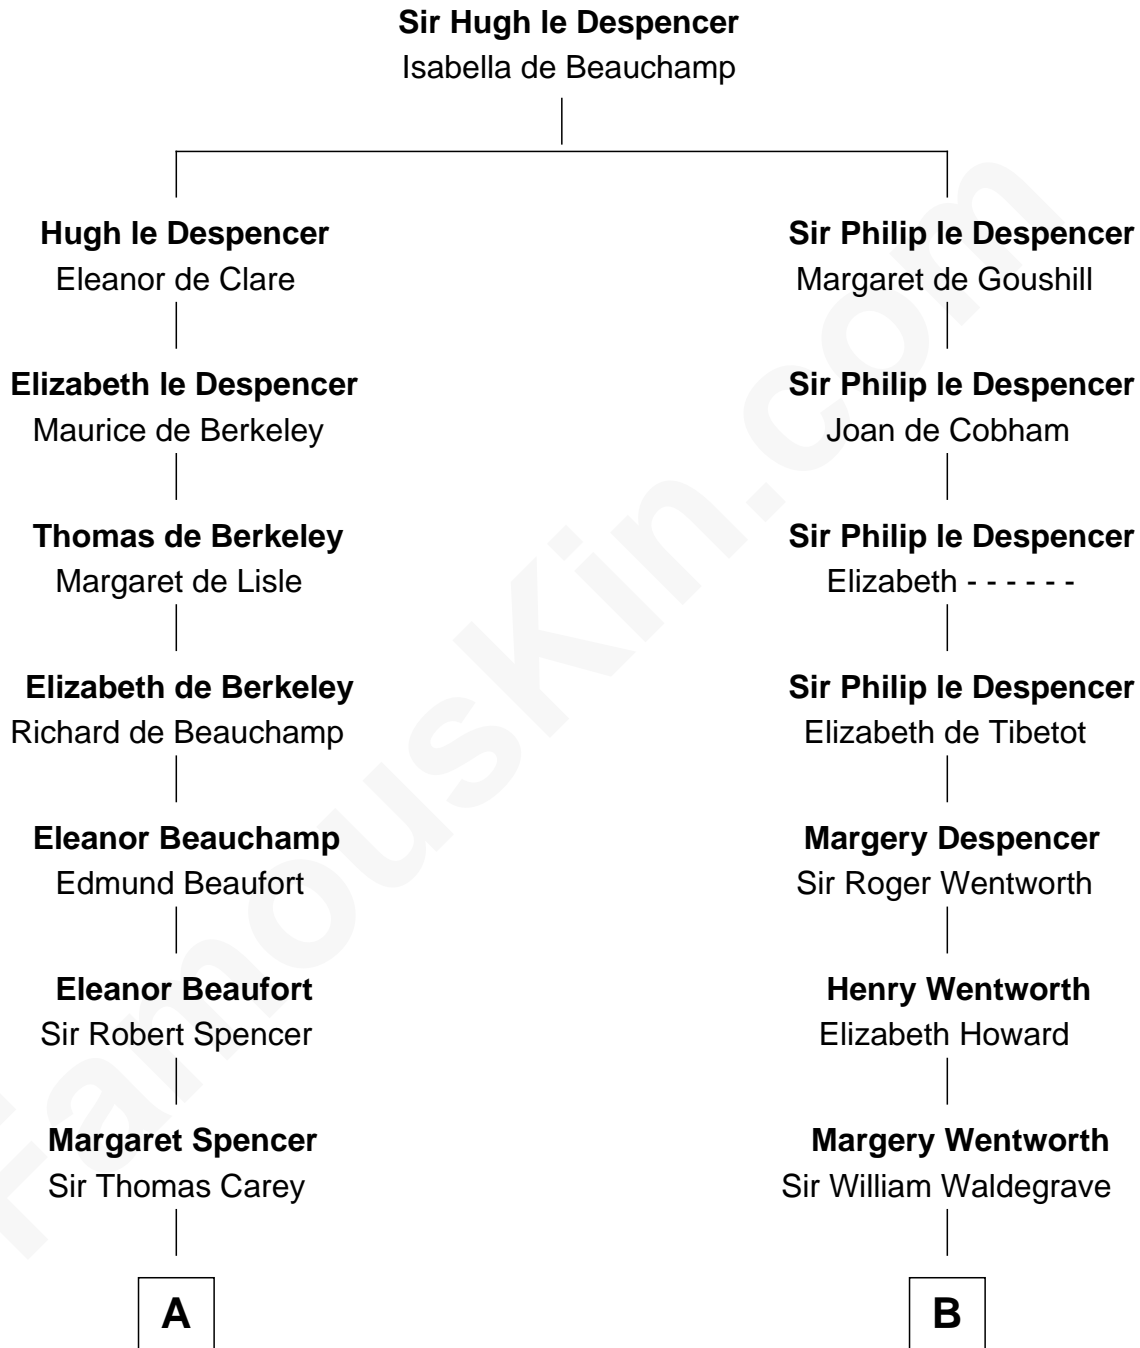

# FamousKin.com Relationship Chart of

**Nelson Rockefeller**  
41st U.S. Vice-President

12th cousin 9 times removed of

**Rev. George Burroughs**  
Executed for Witchcraft, Salem 1692

**C**

—  
**Lucy Avery**

Godfrey Lewis Rockefeller

—  
**William Avery Rockefeller**

Eliza Davison

—  
**John Davison Rockefeller**

Laura Celestia Spelman

—  
**John Davison Rockefeller**

Abby Greene Aldrich

—  
**Nelson Rockefeller**

*41st U.S. Vice-President*