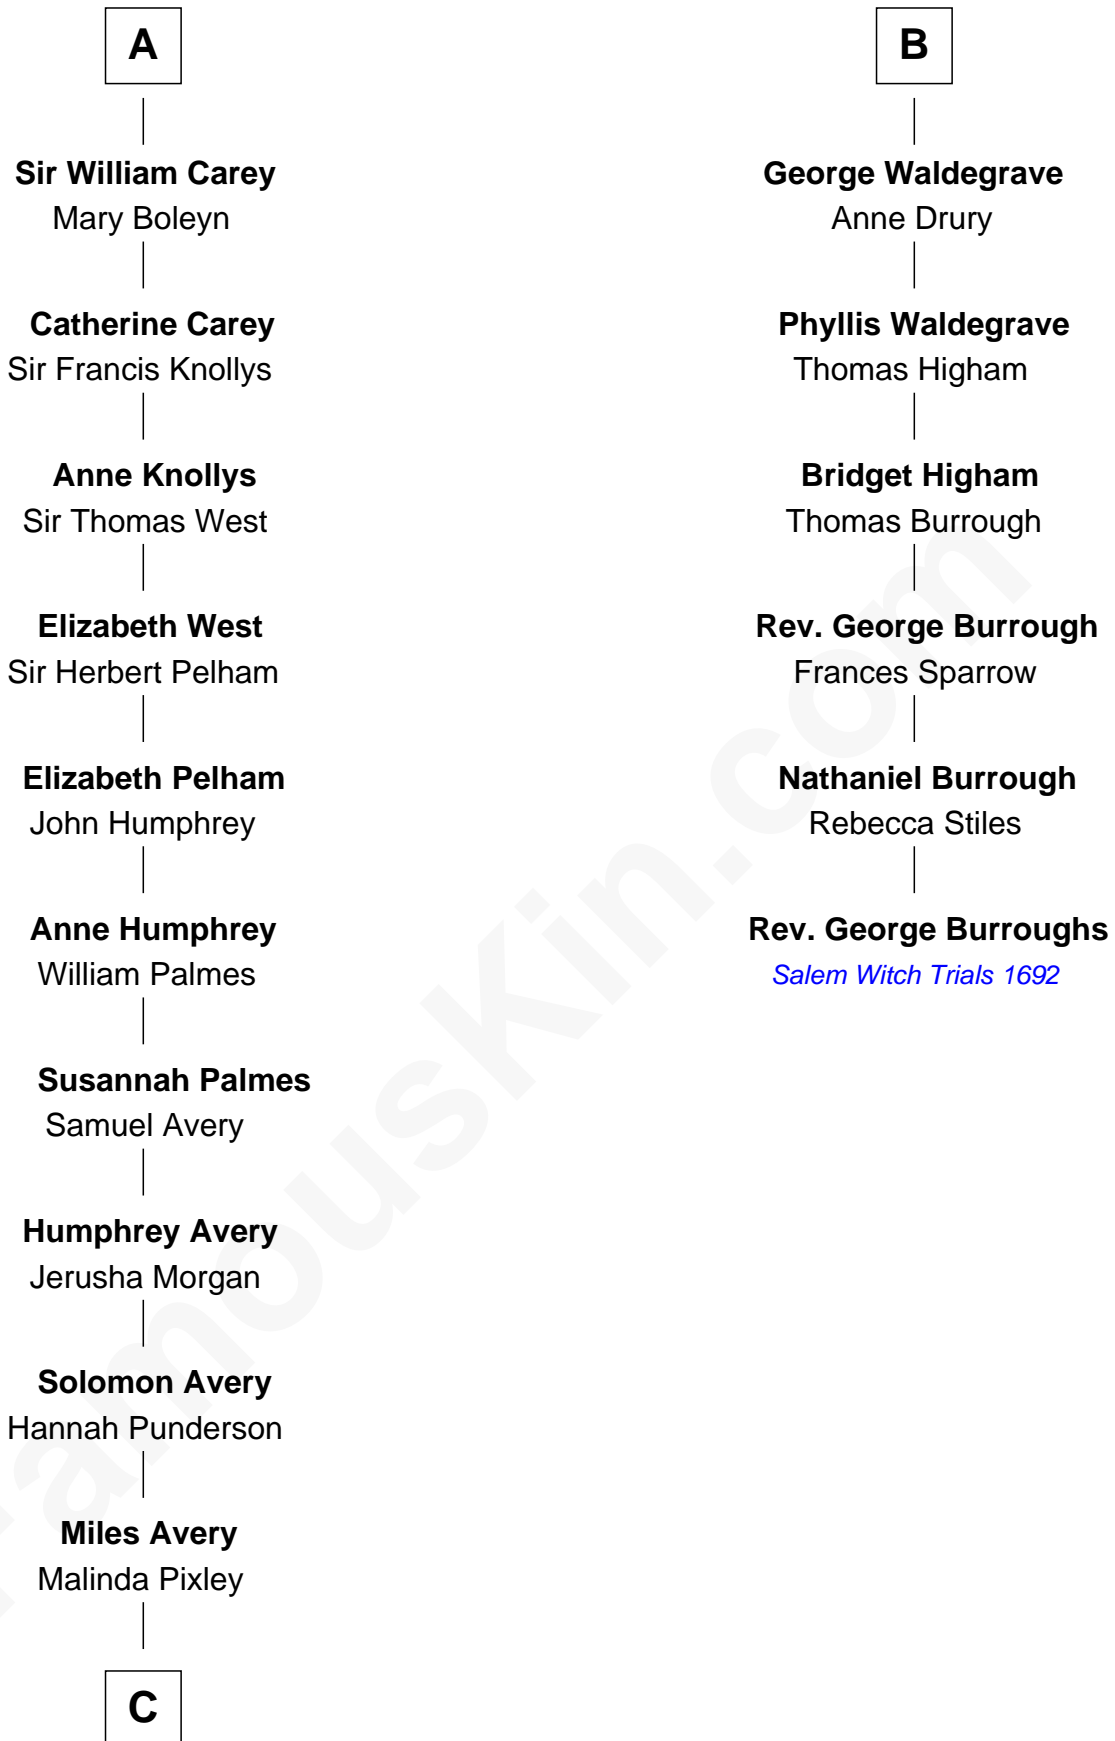

# FamousKin.com Relationship Chart of

**Nelson Rockefeller**  
41st U.S. Vice-President

12th cousin 9 times removed of

**Rev. George Burroughs**  
Executed for Witchcraft, Salem 1692

**C**

—  
**Lucy Avery**

Godfrey Lewis Rockefeller

—  
**William Avery Rockefeller**

Eliza Davison

—  
**John Davison Rockefeller**

Laura Celestia Spelman

—  
**John Davison Rockefeller**

Abby Greene Aldrich

—  
**Nelson Rockefeller**

*41st U.S. Vice-President*