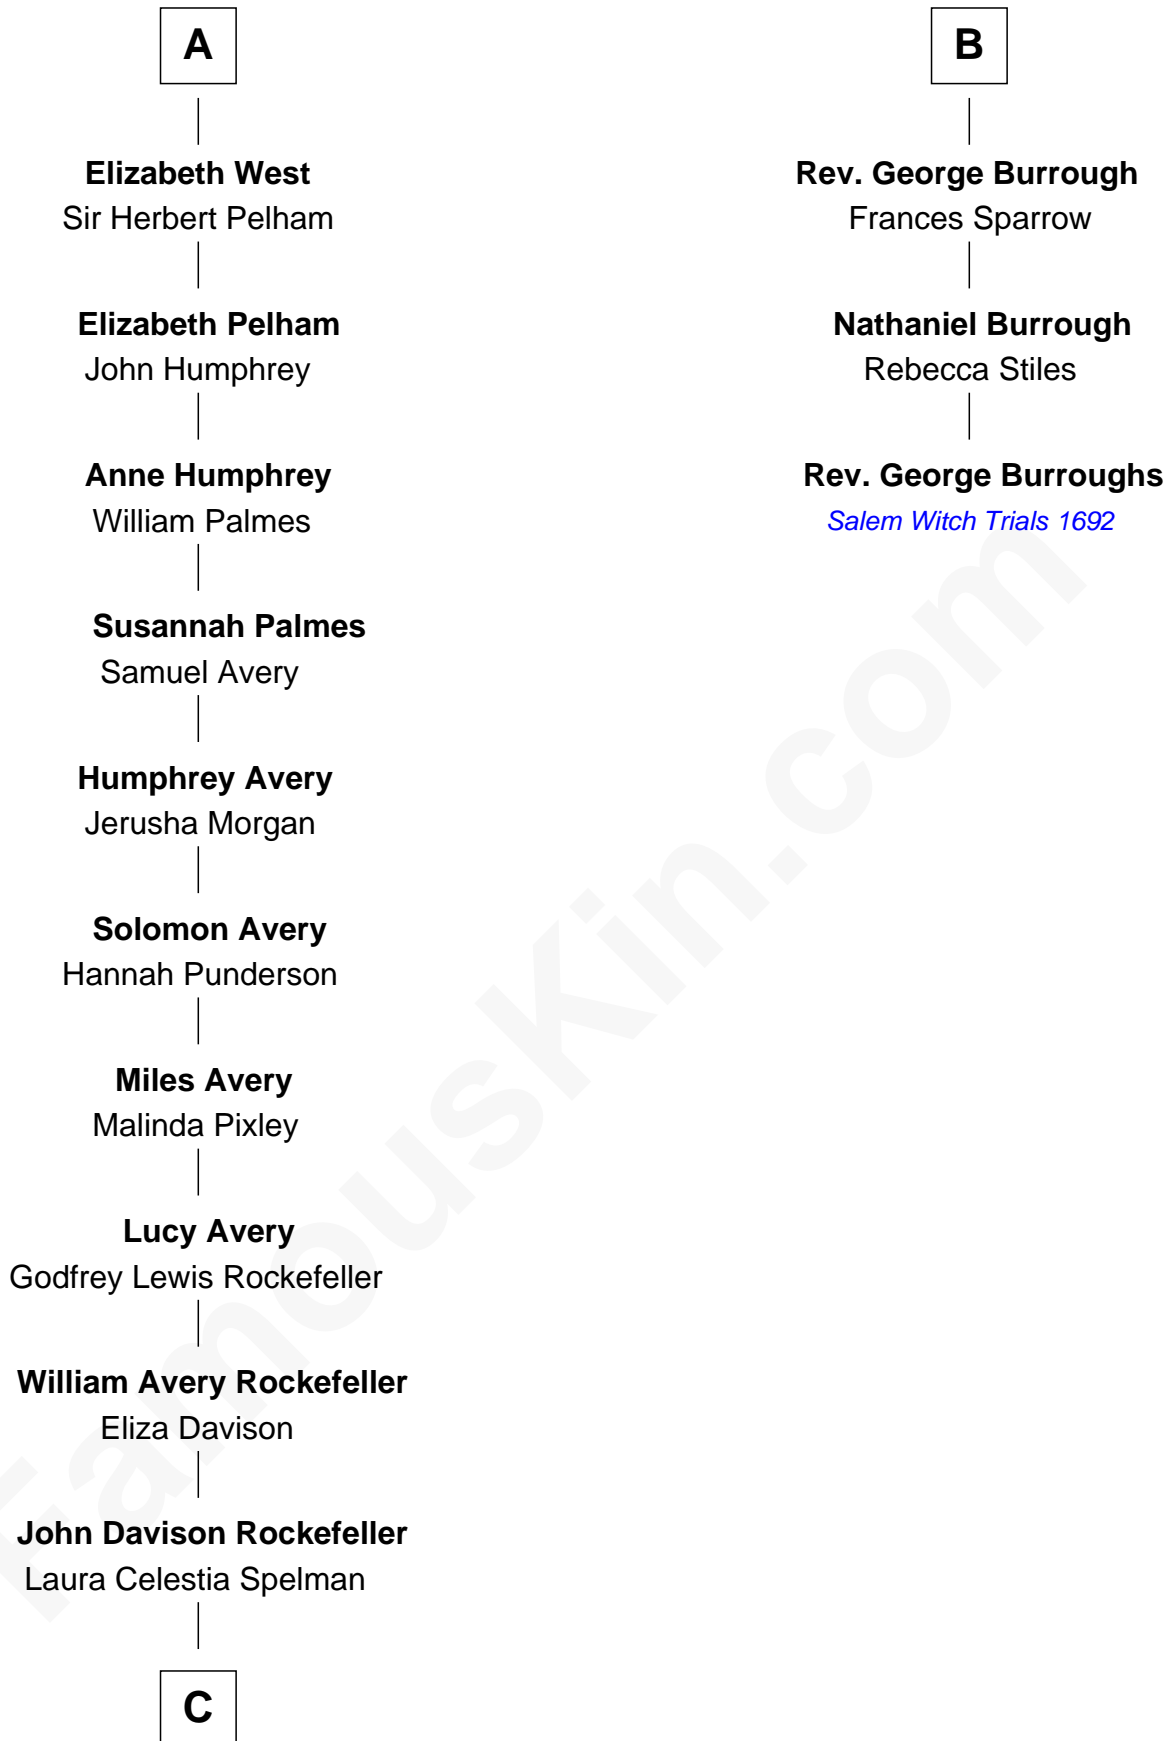

# FamousKin.com Relationship Chart of

**Nelson Rockefeller**

*41st U.S. Vice-President*

9th cousin 9 times removed of

**Rev. George Burroughs**

*Executed for Witchcraft, Salem 1692*

C

John Davison Rockefeller

Abby Greene Aldrich

Nelson Rockefeller

*41st U.S. Vice-President*

FamousKin.com