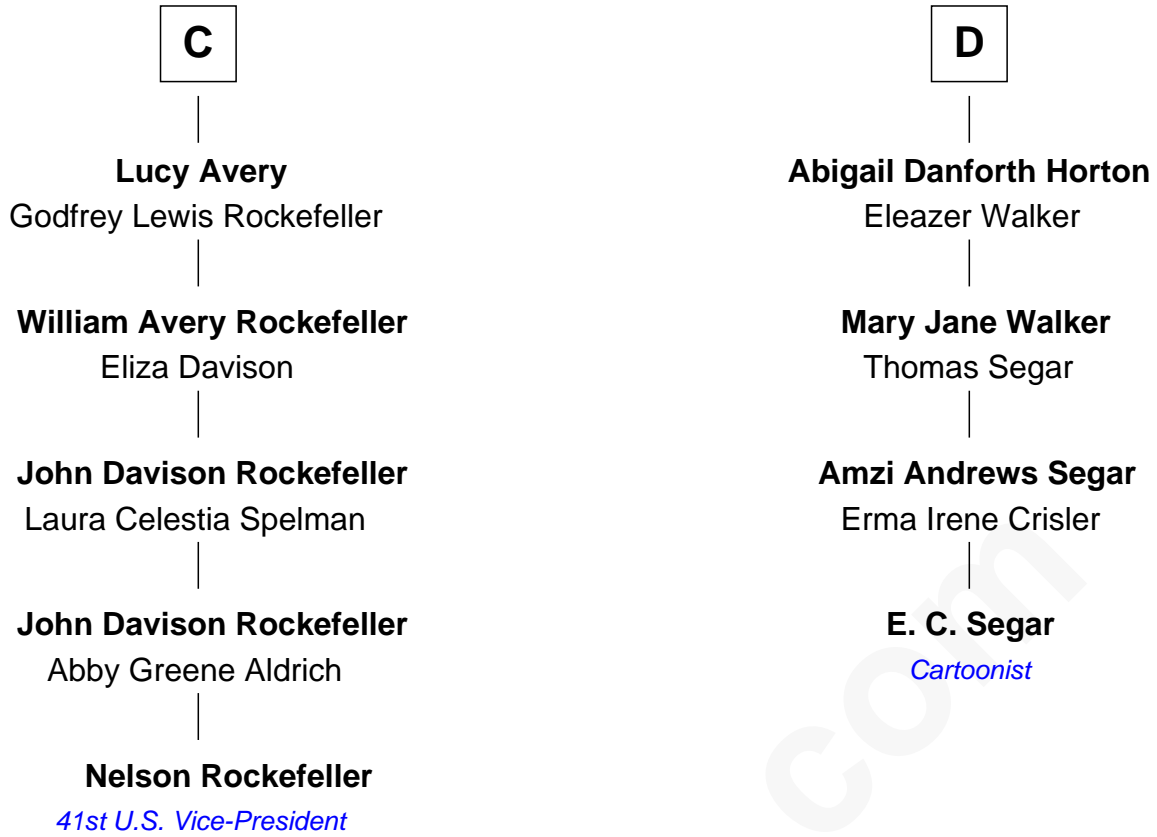

# FamousKin.com Relationship Chart of

**Nelson Rockefeller**  
*41st U.S. Vice-President*

20th cousin 1 time removed of

**E. C. Segar**  
*Cartoonist (Popeye creator)*

E. C. Segar photo by [U. S. War Stamp Council](#)