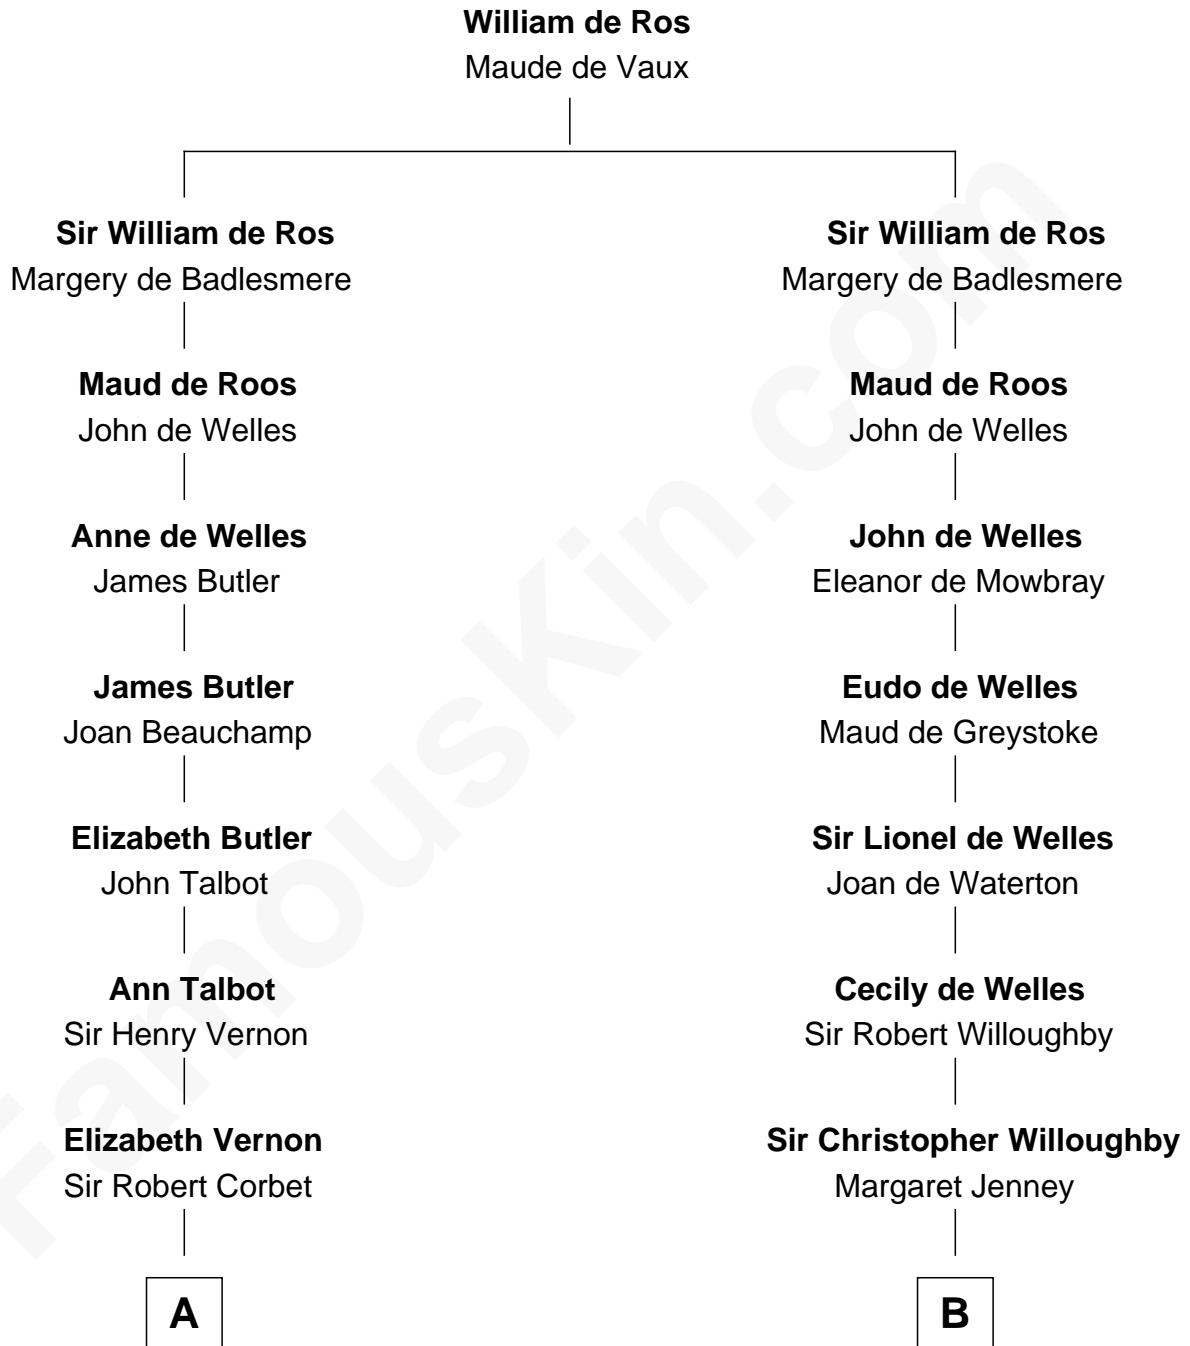

# FamousKin.com Relationship Chart of

**Nelson Rockefeller**  
*41st U.S. Vice-President*

20th cousin 1 time removed of

**E. C. Segar**  
*Cartoonist (Popeye creator)*

E. C. Segar photo by [U. S. War Stamp Council](#)