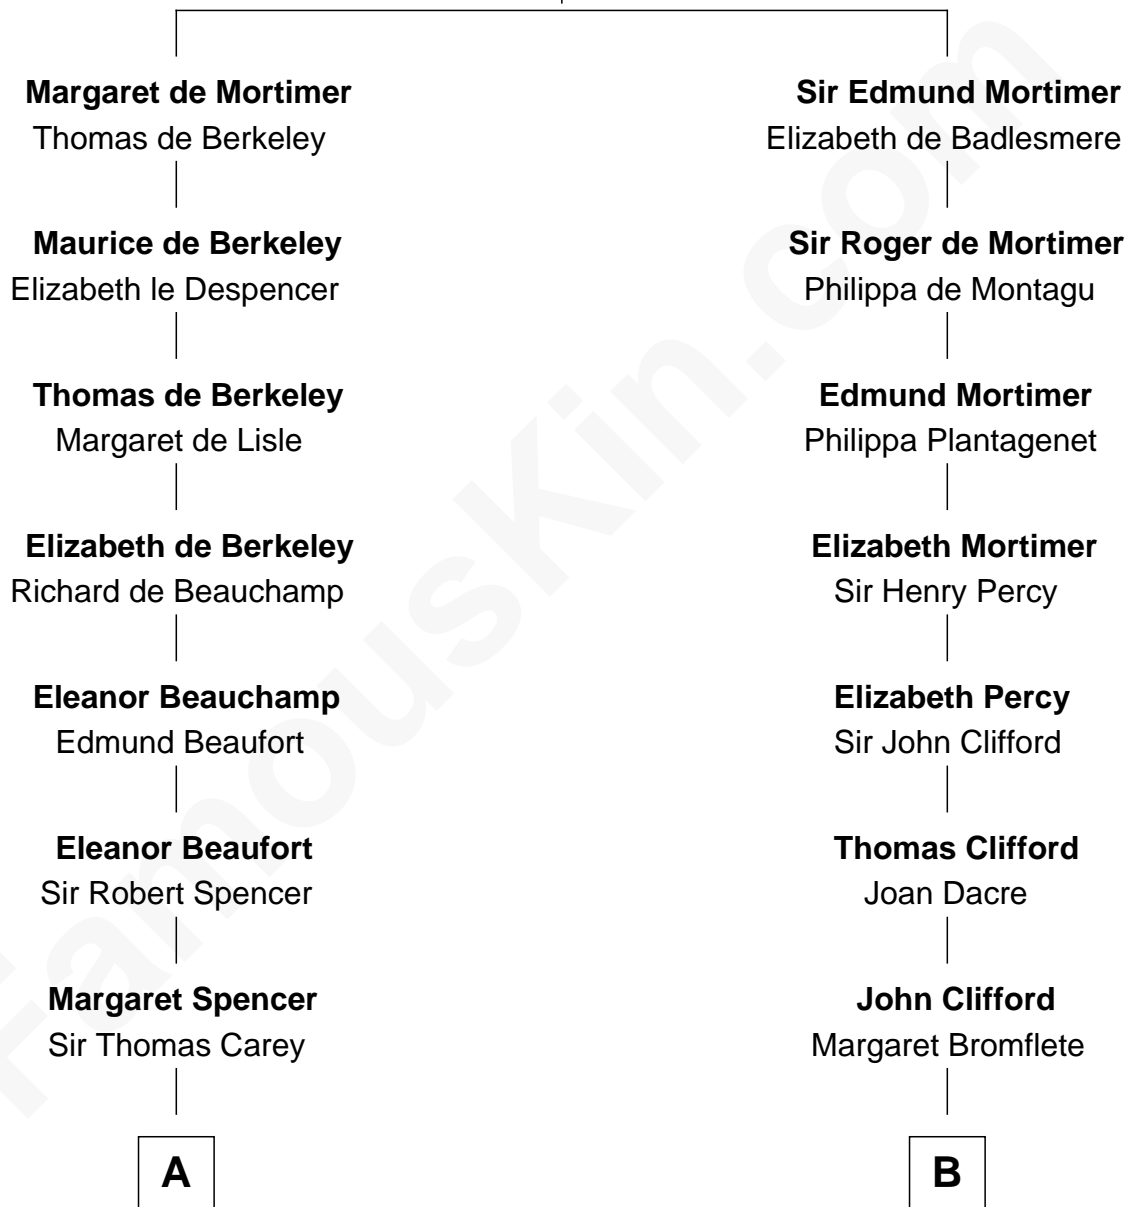

FamousKin.com Relationship Chart of

Nelson Rockefeller
41st U.S. Vice-President

21st cousin of

E. C. Segar
Cartoonist (Popeye creator)

Roger de Mortimer
Joan de Geneville

C

Lucy Avery
Godfrey Lewis Rockefeller

William Avery Rockefeller
Eliza Davison

John Davison Rockefeller
Laura Celestia Spelman

John Davison Rockefeller
Abby Greene Aldrich

Nelson Rockefeller
41st U.S. Vice-President

D

Abigail Danforth
Benjamin Horton

Abigail Danforth Horton
Eleazer Walker

Mary Jane Walker
Thomas Segar

Amzi Andrews Segar
Erma Irene Crisler

E. C. Segar
Cartoonist