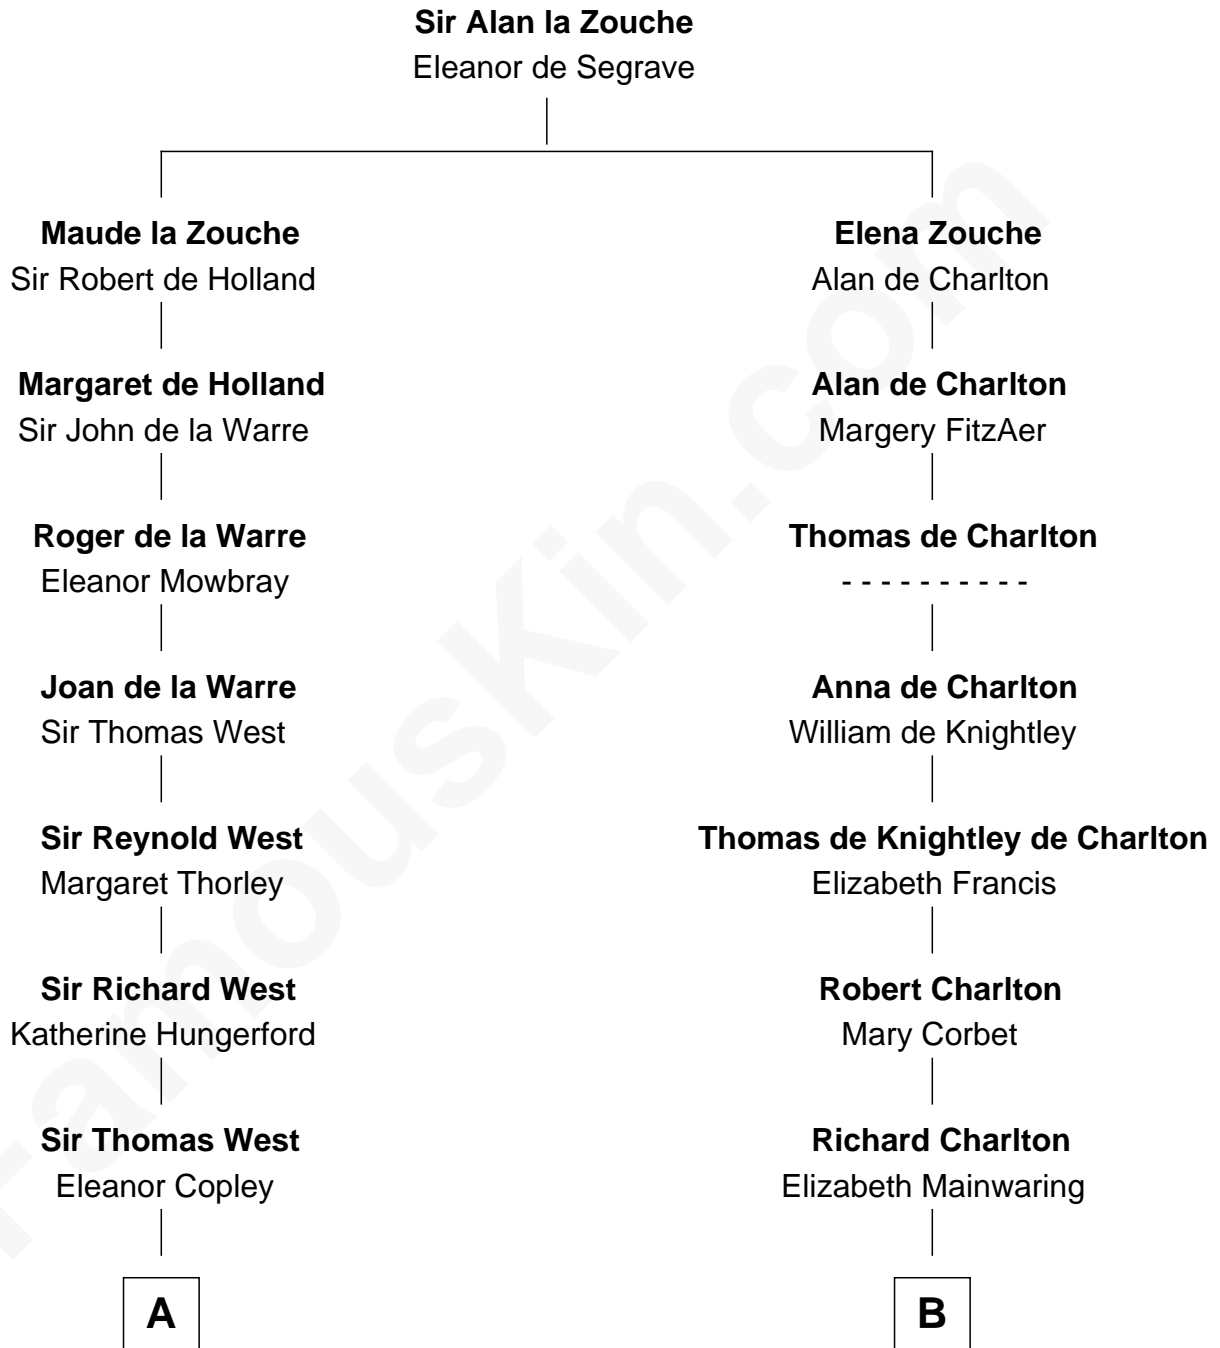

FamousKin.com
Relationship Chart of
Nelson Rockefeller
41st U.S. Vice-President

17th cousin 4 times removed of

John Davis
14th and 17th Governor of Massachusetts

C

—
Lucy Avery

Godfrey Lewis Rockefeller

—
William Avery Rockefeller

Eliza Davison

—
John Davison Rockefeller

Laura Celestia Spelman

—
John Davison Rockefeller

Abby Greene Aldrich

—
Nelson Rockefeller

41st U.S. Vice-President