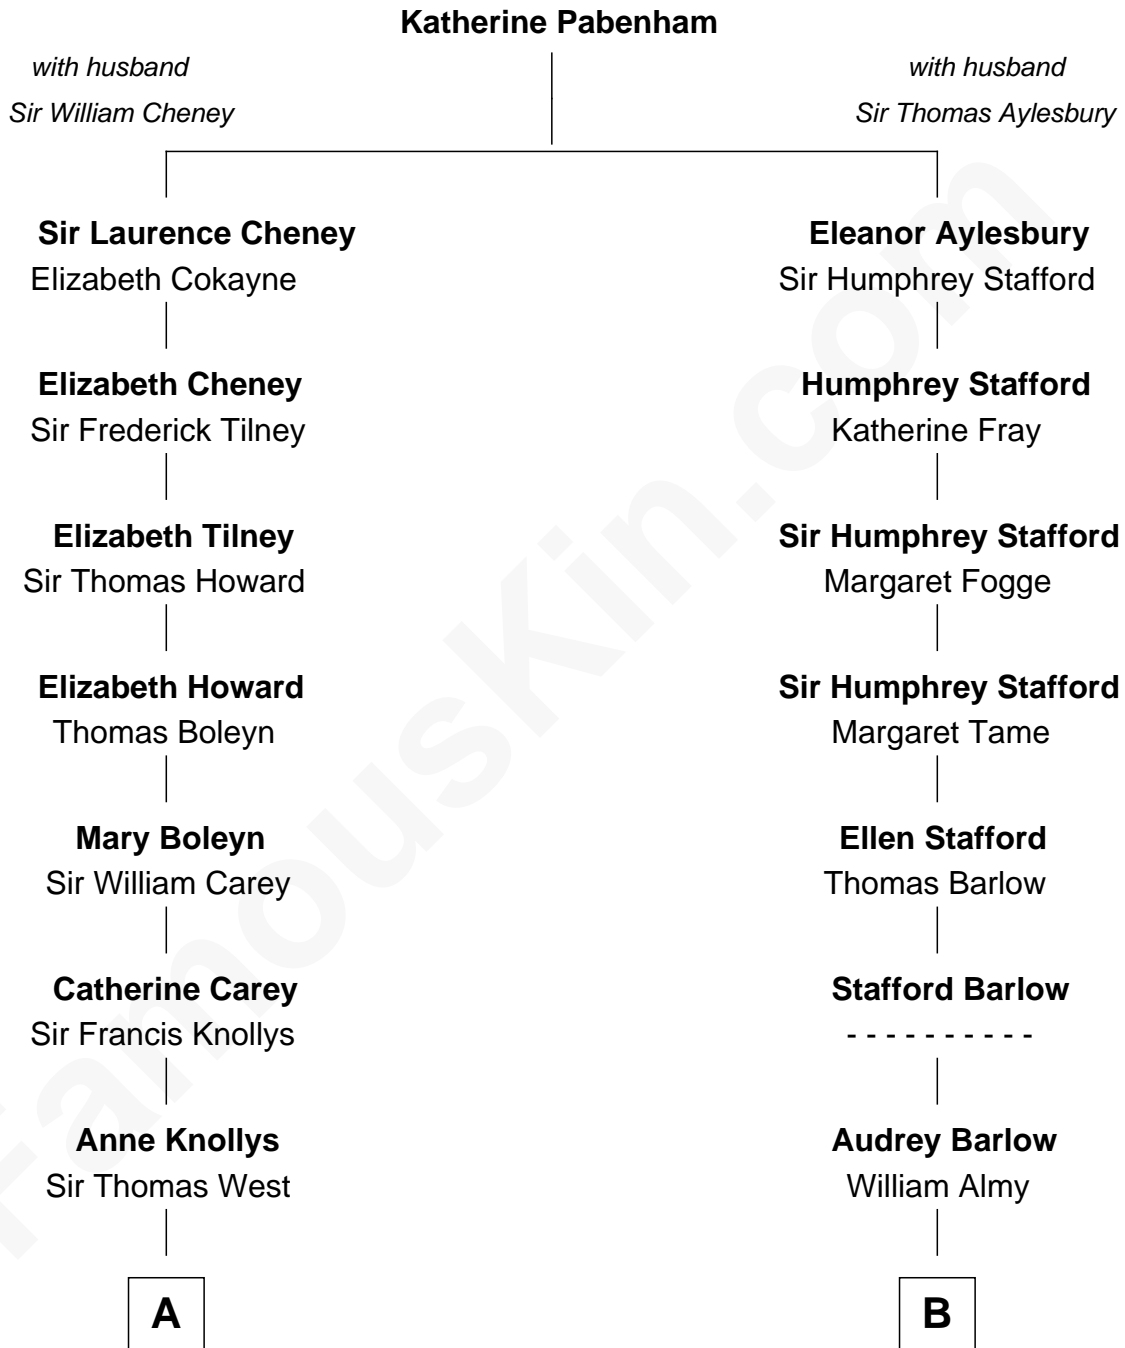

**FamousKin.com**  
**Relationship Chart of**  
**Nelson Rockefeller**  
*41st U.S. Vice-President*

**16th cousin 2 times removed of**  
**Jimmy Carter**  
*39th U.S. President*

**C**

—  
**John Davison Rockefeller**

Abby Greene Aldrich

—  
**Nelson Rockefeller**

*41st U.S. Vice-President*

FamousKin.com