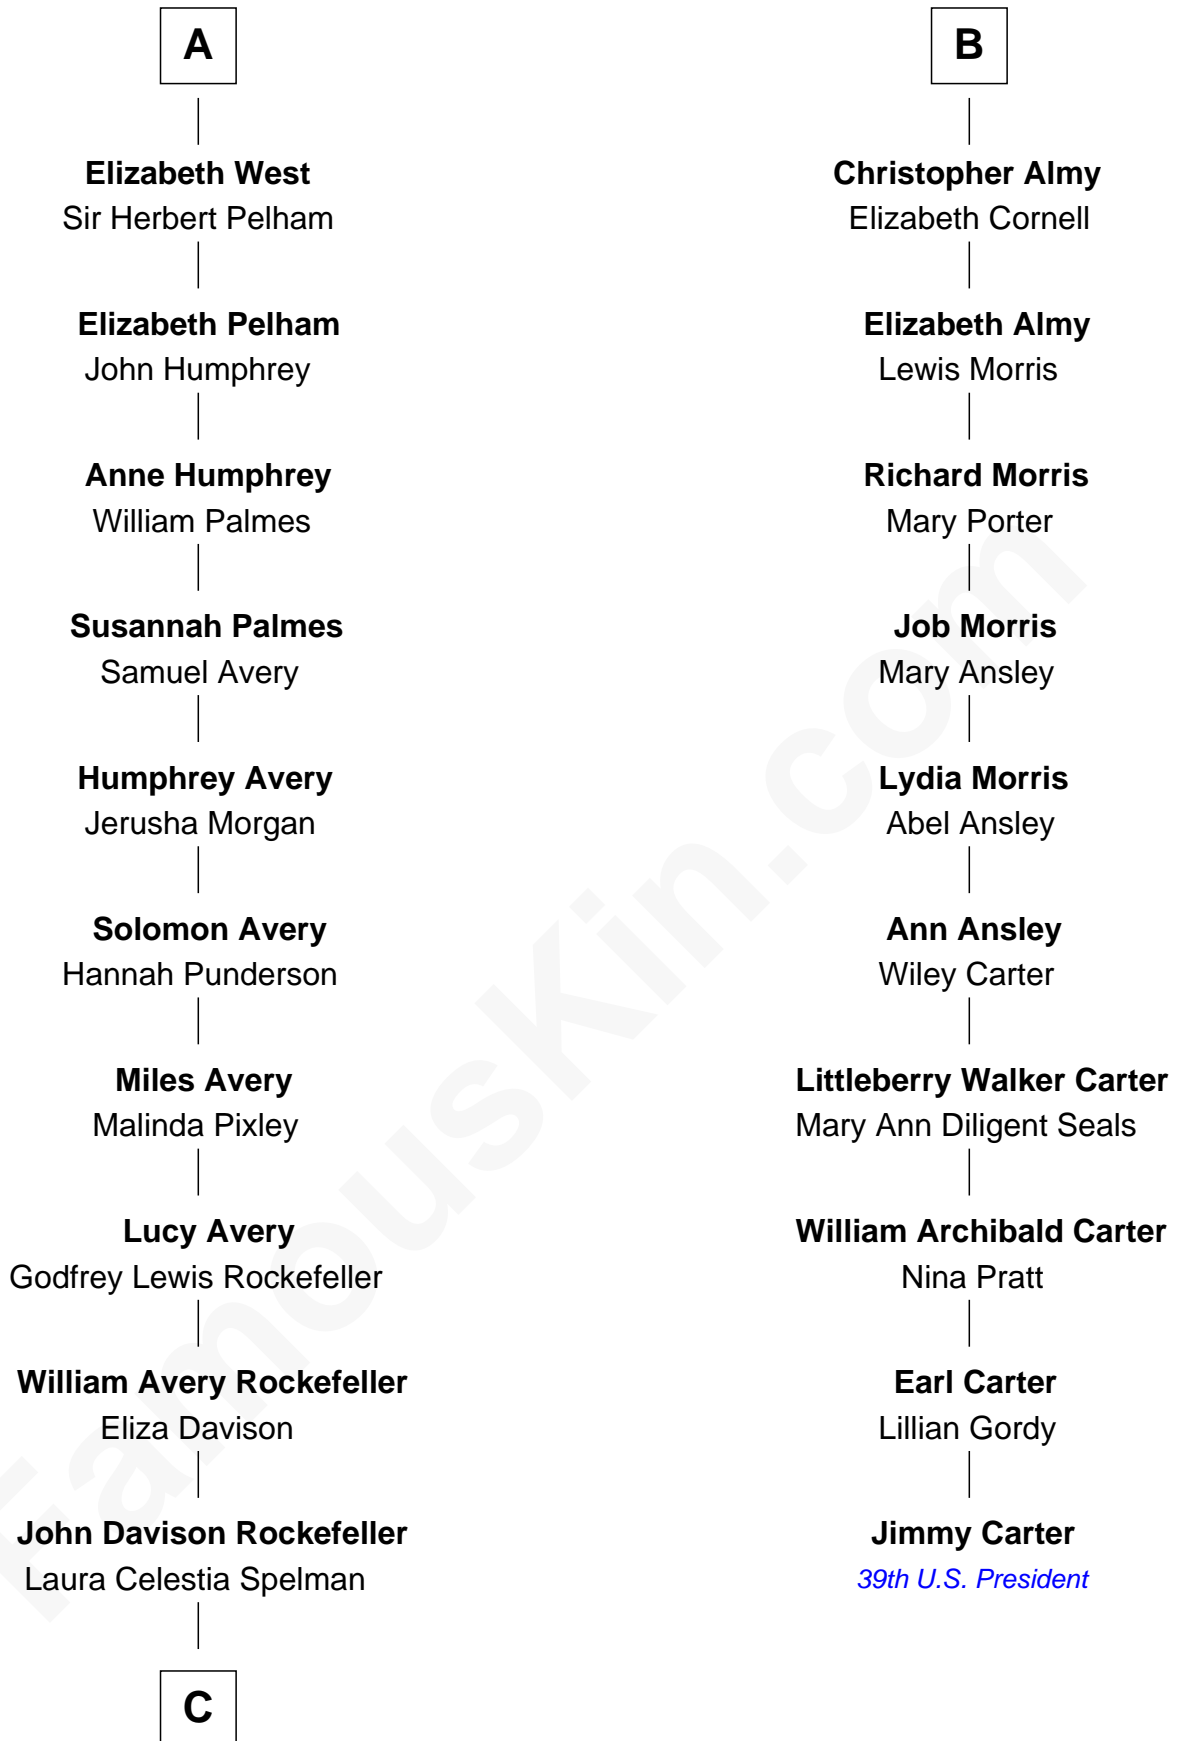

**FamousKin.com**  
**Relationship Chart of**  
**Nelson Rockefeller**  
*41st U.S. Vice-President*

**16th cousin 2 times removed of**  
**Jimmy Carter**  
*39th U.S. President*

**C**

—  
**John Davison Rockefeller**

Abby Greene Aldrich

—  
**Nelson Rockefeller**

*41st U.S. Vice-President*

FamousKin.com