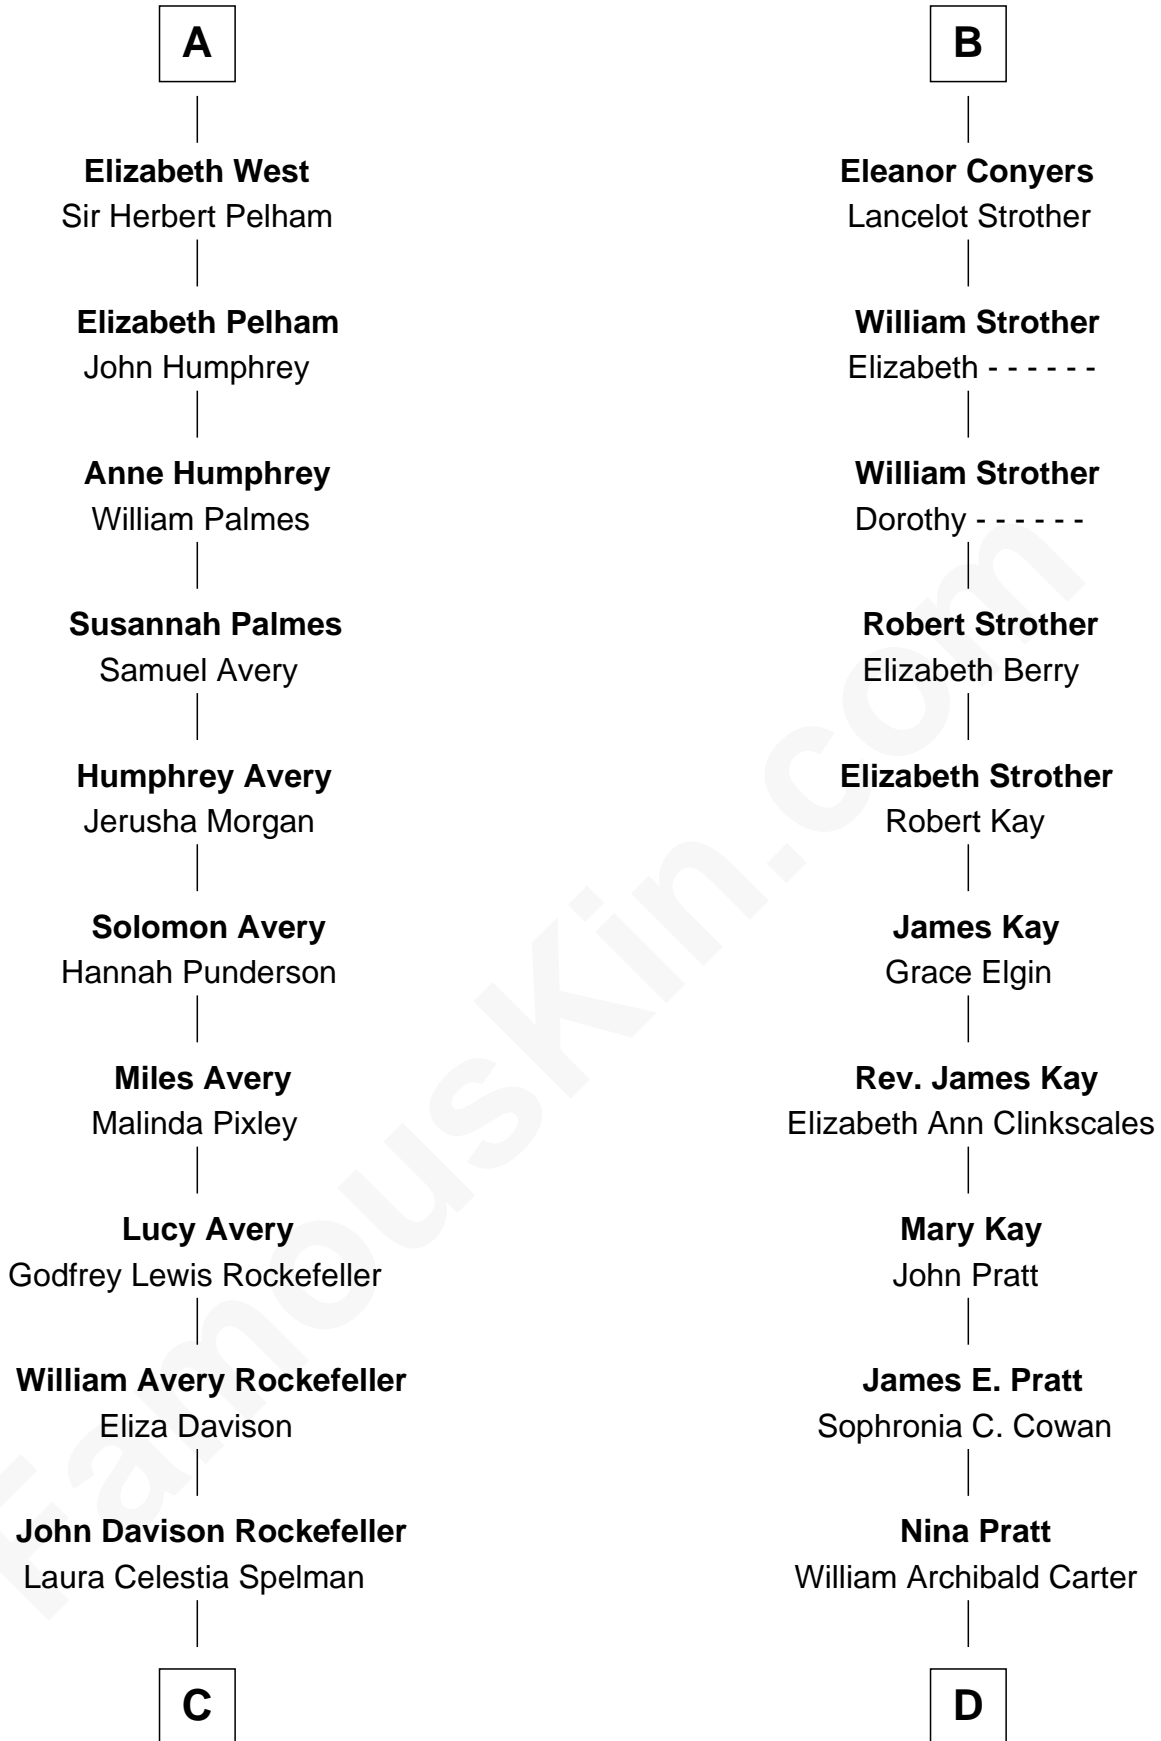

FamousKin.com Relationship Chart of

Nelson Rockefeller
41st U.S. Vice-President

18th cousin of

Jimmy Carter
39th U.S. President

John of Gaunt
Katherine Roet

Sir John Beaufort
Margaret de Holand

Edmund Beaufort
Eleanor Beauchamp

Eleanor Beaufort
Sir Robert Spencer

Margaret Spencer
Sir Thomas Carey

Sir William Carey
Mary Boleyn

Catherine Carey
Sir Francis Knollys

Anne Knollys
Sir Thomas West

A

Joan Beaufort
Sir Ralph Neville

George Neville
Elizabeth Beauchamp

Sir Henry Neville
Joan Bouchier

Sir Richard Neville
Anne Stafford

Dorothy Neville
Sir John Dawney

Anne Dawney
Sir George Conyers

Sir John Conyers
Agnes Bowes

B

C

John Davison Rockefeller

Abby Greene Aldrich

Nelson Rockefeller

41st U.S. Vice-President

D

Earl Carter

Lillian Gordy

Jimmy Carter

39th U.S. President