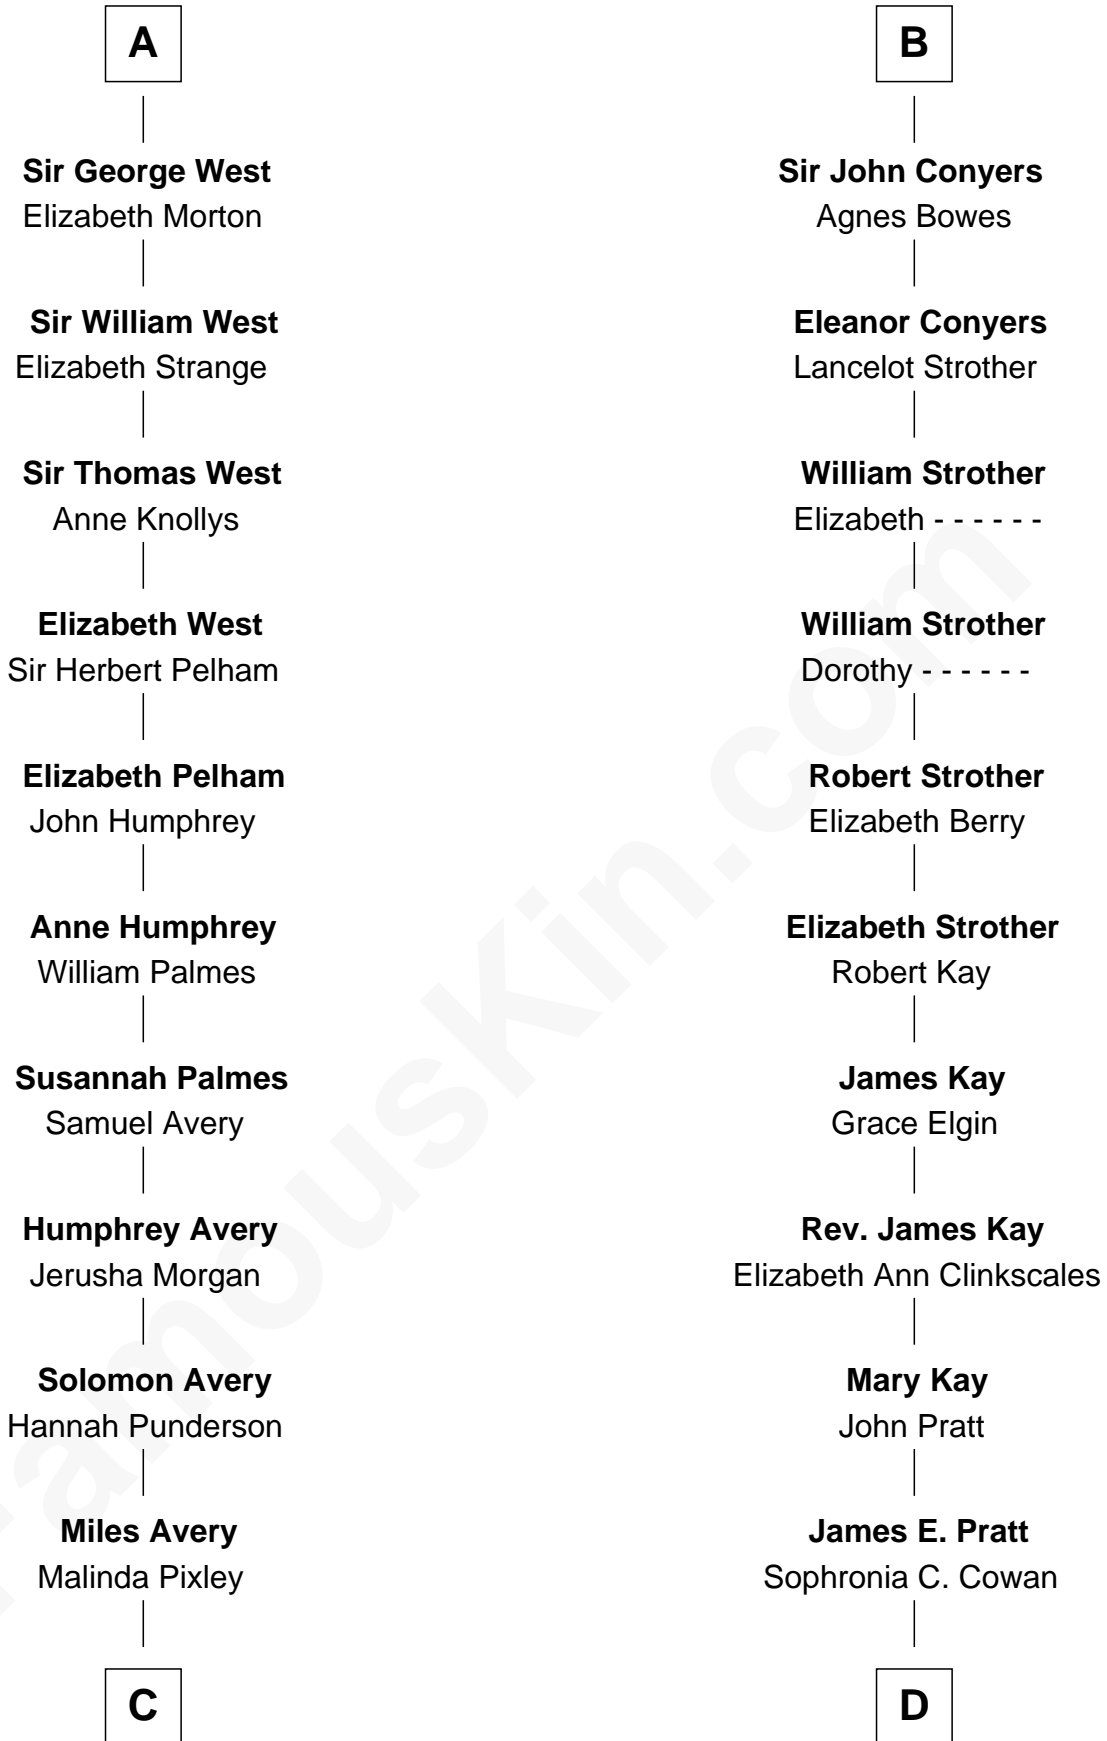

**FamousKin.com**  
**Relationship Chart of**  
**Nelson Rockefeller**  
*41st U.S. Vice-President*

**19th cousin 2 times removed of**  
**Jimmy Carter**  
*39th U.S. President*

**C**

**Lucy Avery**

Godfrey Lewis Rockefeller

**William Avery Rockefeller**

Eliza Davison

**John Davison Rockefeller**

Laura Celestia Spelman

**John Davison Rockefeller**

Abby Greene Aldrich

**Nelson Rockefeller**

*41st U.S. Vice-President*

**D**

**Nina Pratt**

William Archibald Carter

**Earl Carter**

Lillian Gordy

**Jimmy Carter**

*39th U.S. President*

FamousKin.com