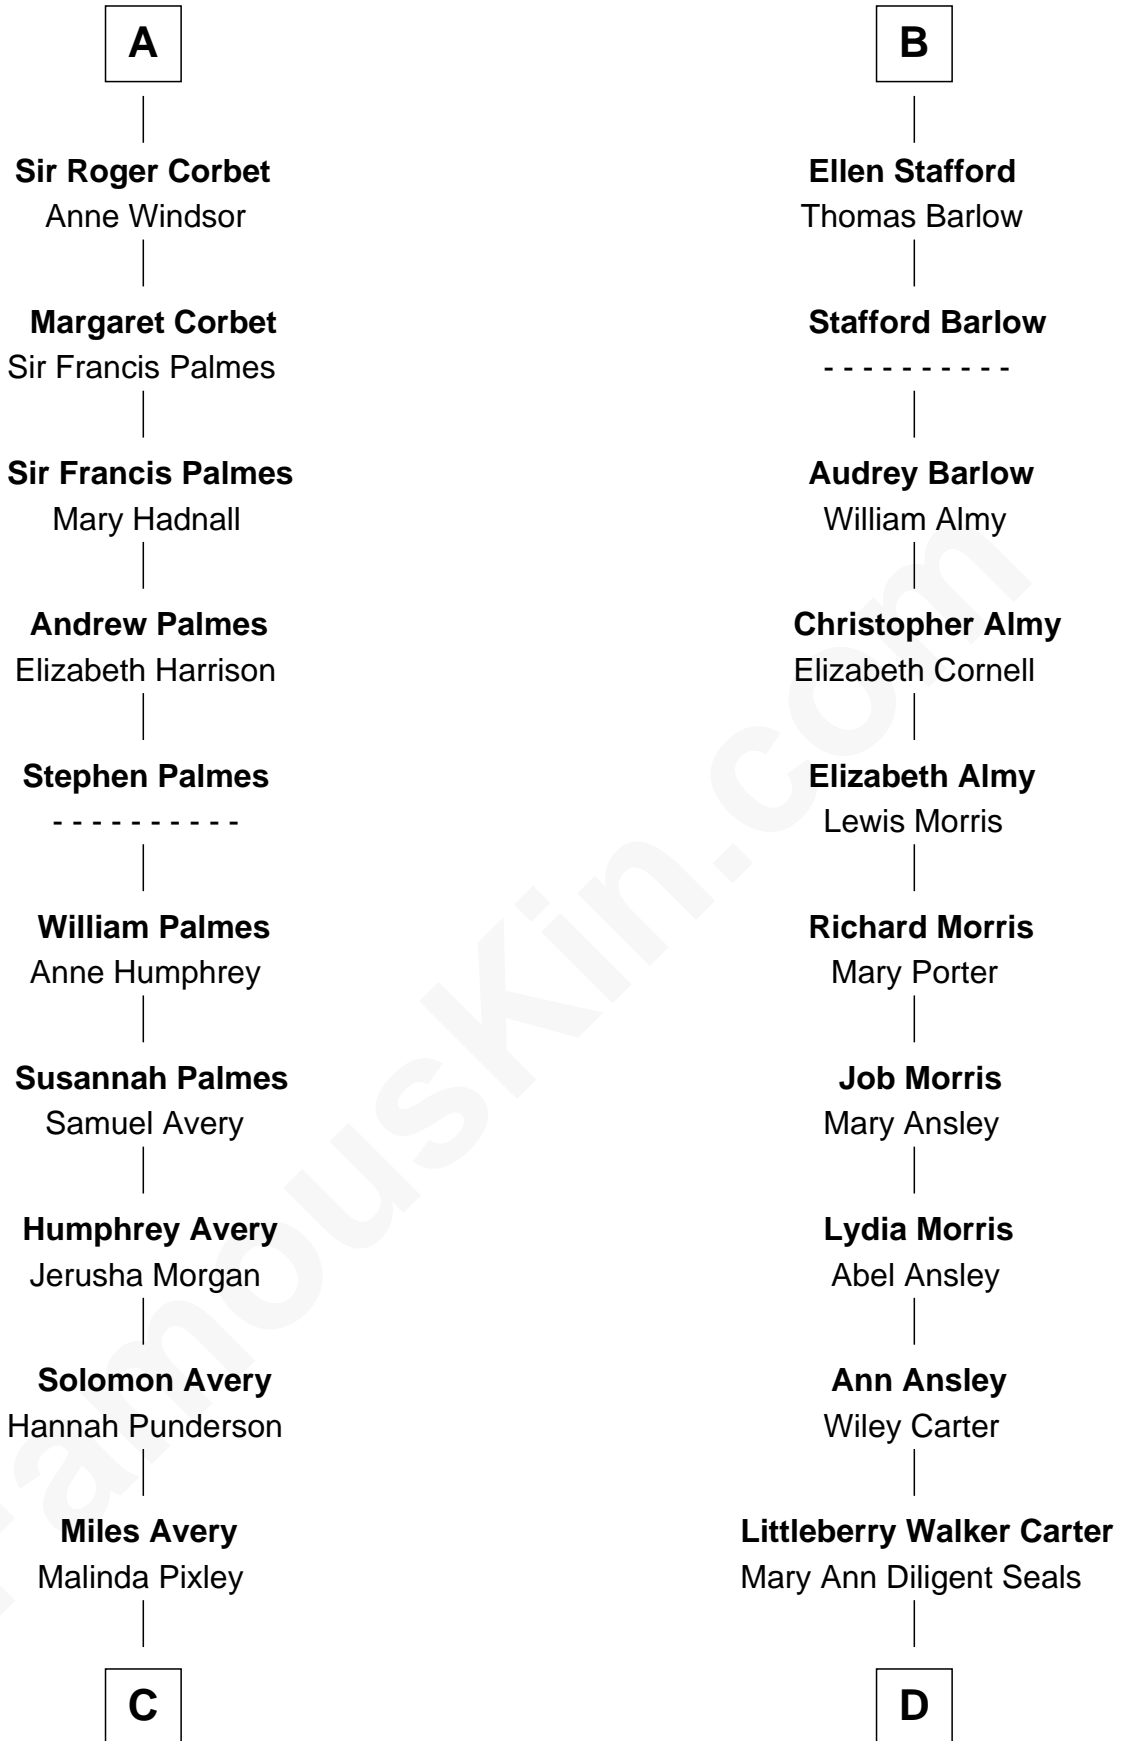

FamousKin.com
Relationship Chart of
Nelson Rockefeller
41st U.S. Vice-President

19th cousin 2 times removed of
Jimmy Carter
39th U.S. President

C

Lucy Avery
Godfrey Lewis Rockefeller

William Avery Rockefeller
Eliza Davison

John Davison Rockefeller
Laura Celestia Spelman

John Davison Rockefeller
Abby Greene Aldrich

Nelson Rockefeller
41st U.S. Vice-President

D

William Archibald Carter
Nina Pratt

Earl Carter
Lillian Gordy

Jimmy Carter
39th U.S. President