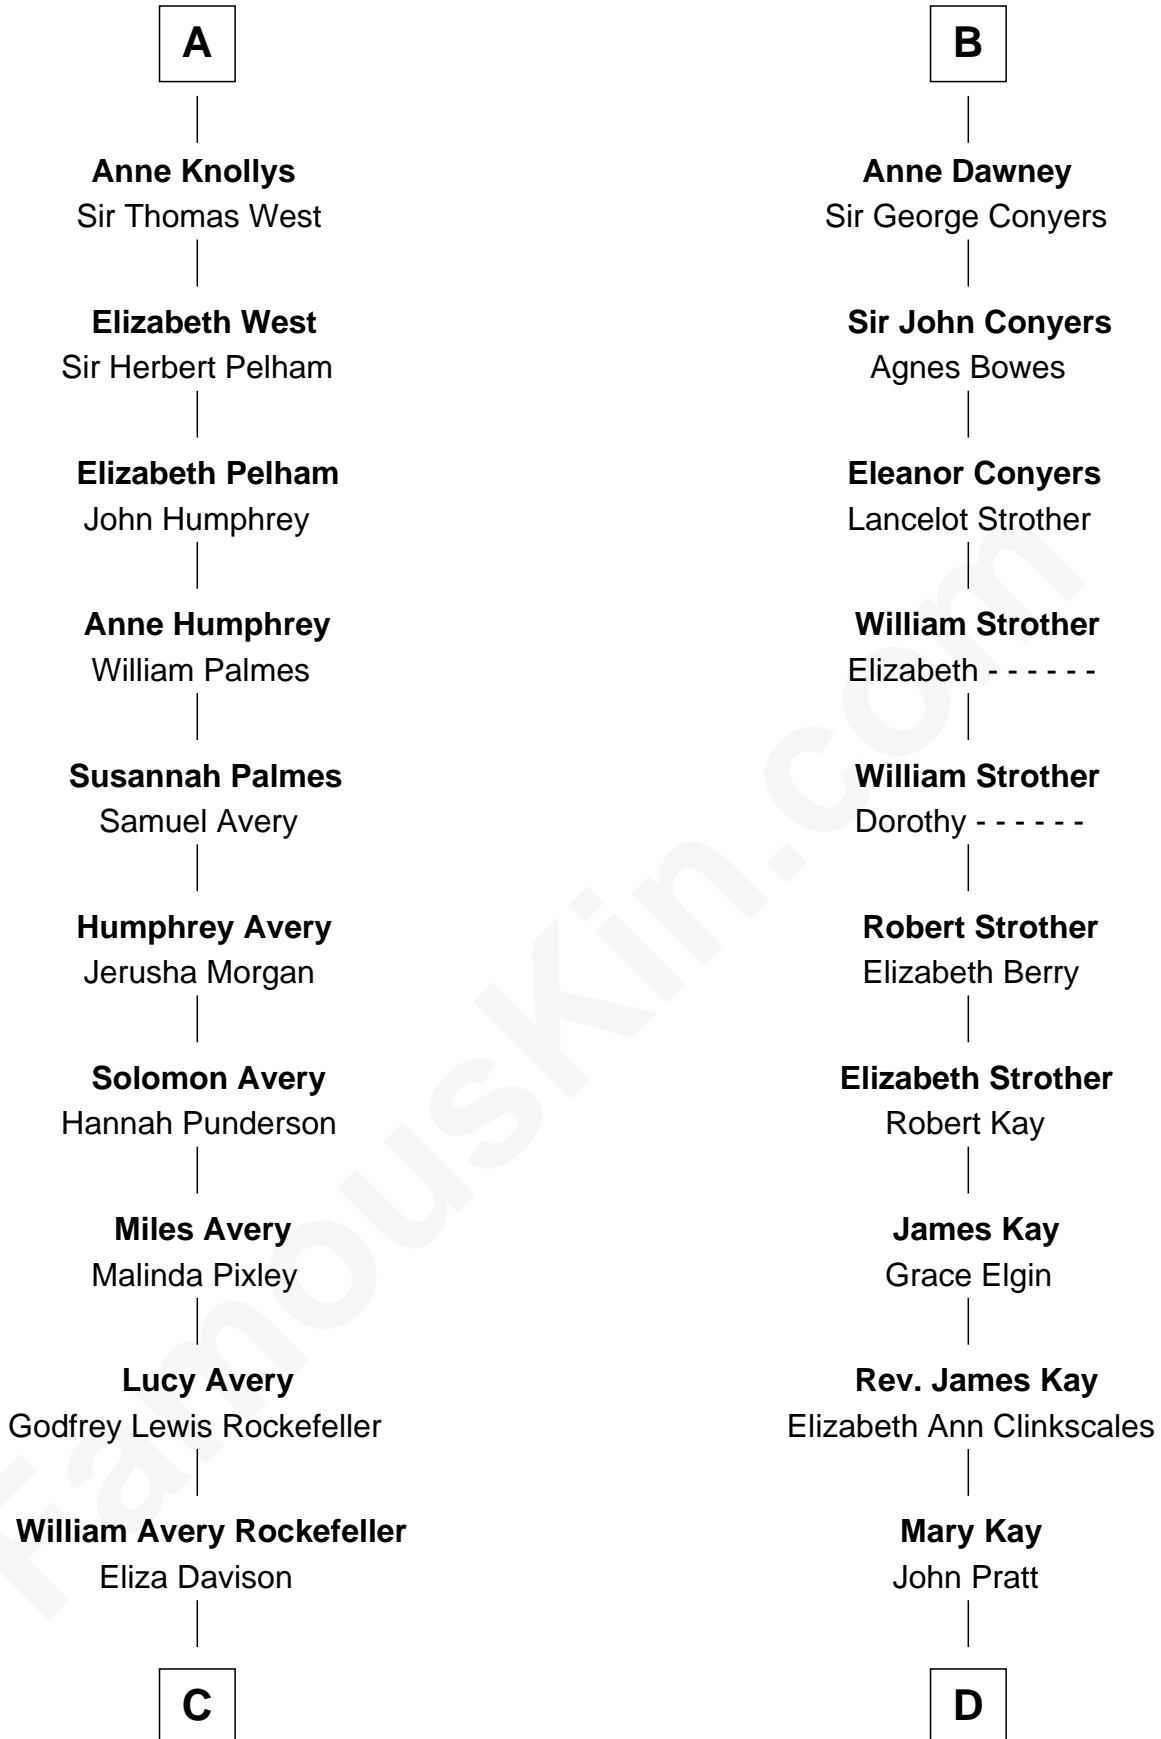

**FamousKin.com**  
**Relationship Chart of**  
**Nelson Rockefeller**  
*41st U.S. Vice-President*

**19th cousin 1 time removed of**  
**Jimmy Carter**  
*39th U.S. President*

**C**

**John Davison Rockefeller**

Laura Celestia Spelman

**John Davison Rockefeller**

Abby Greene Aldrich

**Nelson Rockefeller**

*41st U.S. Vice-President*

**D**

**James E. Pratt**

Sophonra C. Cowan

**Nina Pratt**

William Archibald Carter

**Earl Carter**

Lillian Gordy

**Jimmy Carter**

*39th U.S. President*

FamousKin.com