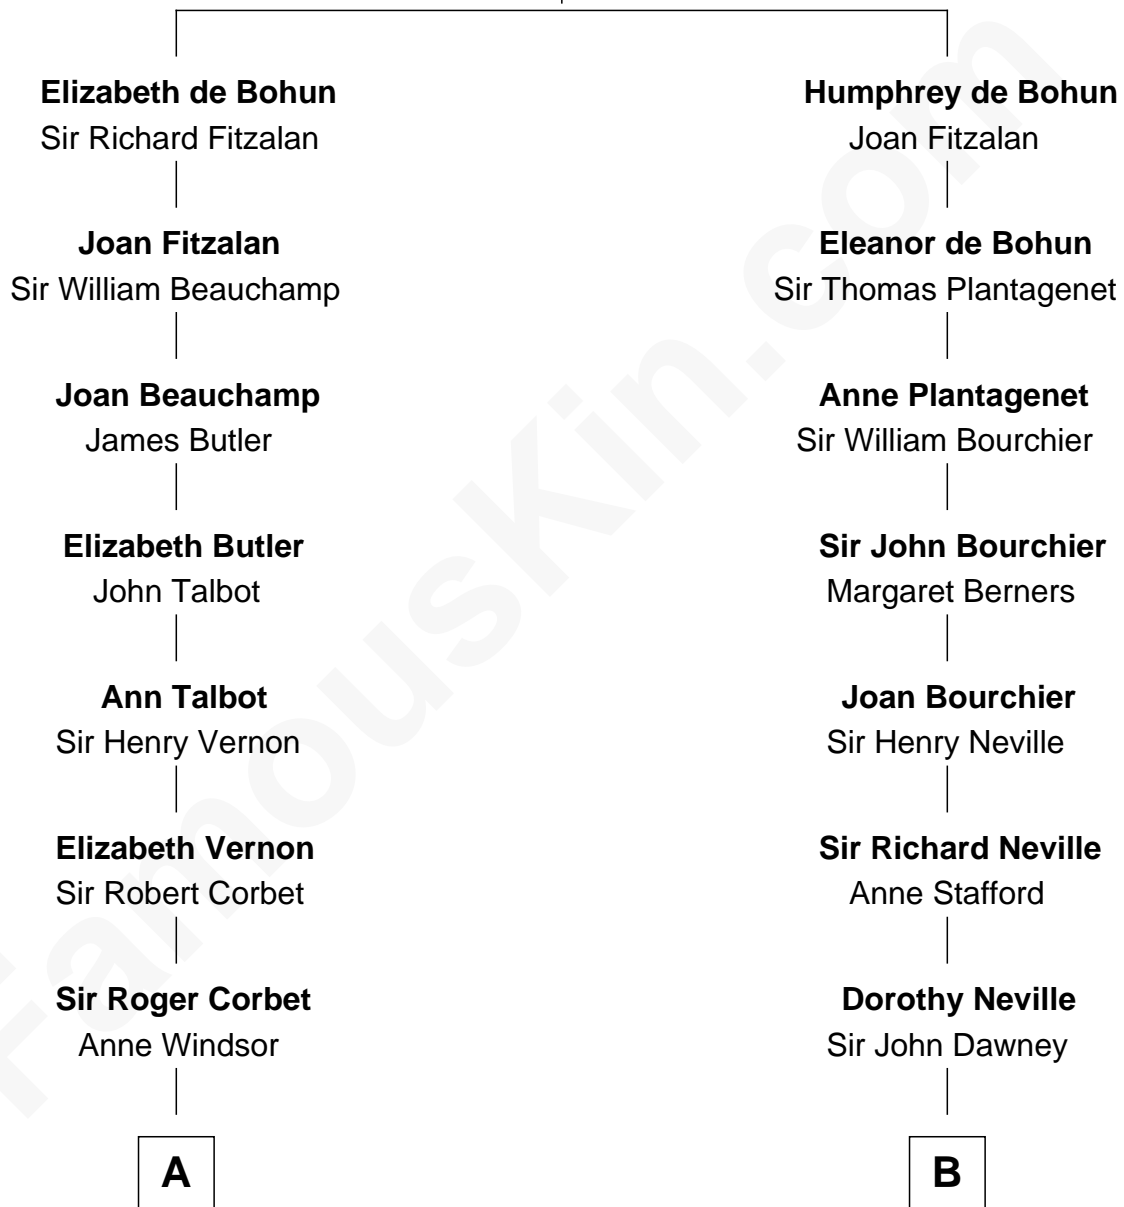

# FamousKin.com Relationship Chart of

**Nelson Rockefeller**  
41st U.S. Vice-President

20th cousin of

**Jimmy Carter**  
39th U.S. President

**Sir William de Bohun**  
Elizabeth de Badlesmere

**C**

**William Avery Rockefeller**

Eliza Davison

**John Davison Rockefeller**

Laura Celestia Spelman

**John Davison Rockefeller**

Abby Greene Aldrich

**Nelson Rockefeller**

*41st U.S. Vice-President*

**D**

**James E. Pratt**

Sophonra C. Cowan

**Nina Pratt**

William Archibald Carter

**Earl Carter**

Lillian Gordy

**Jimmy Carter**

*39th U.S. President*