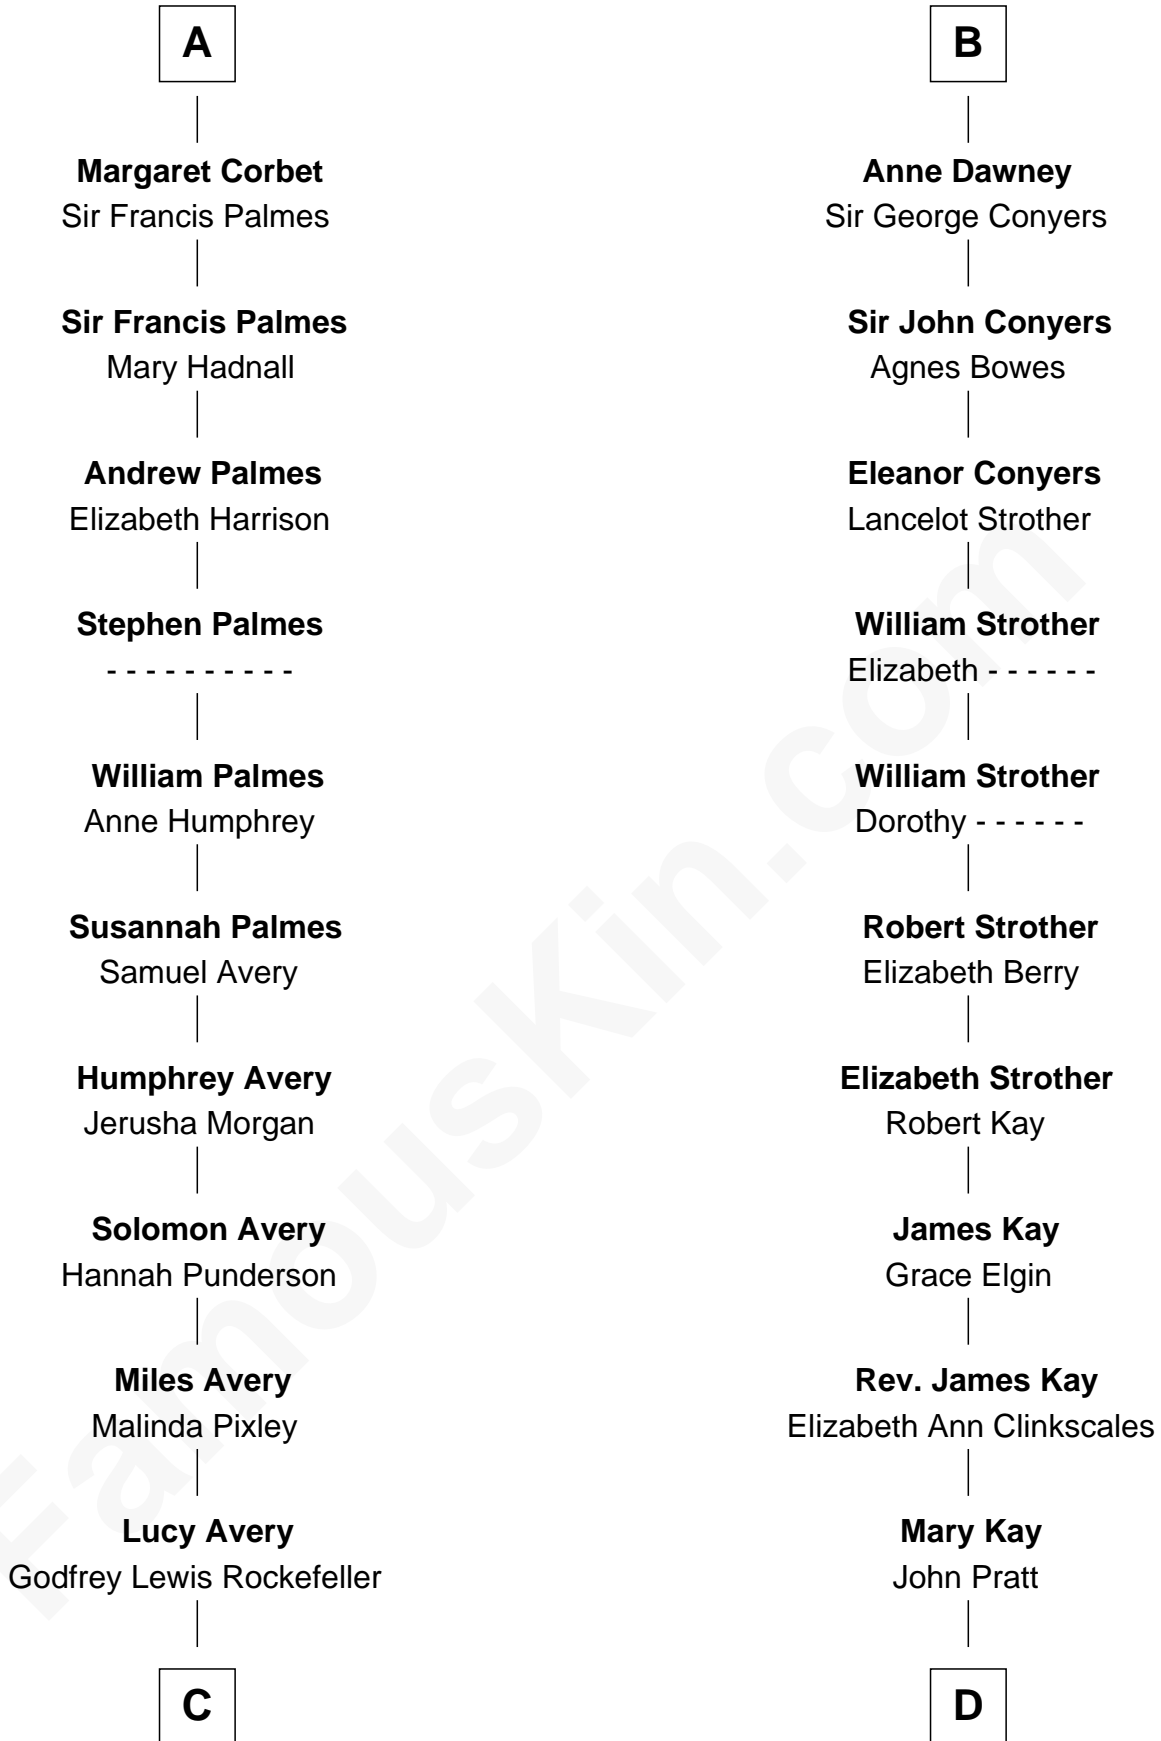

# FamousKin.com Relationship Chart of

**Nelson Rockefeller**  
41st U.S. Vice-President

20th cousin of

**Jimmy Carter**  
39th U.S. President

**Sir William de Bohun**  
Elizabeth de Badlesmere

**C**

**William Avery Rockefeller**

Eliza Davison

**John Davison Rockefeller**

Laura Celestia Spelman

**John Davison Rockefeller**

Abby Greene Aldrich

**Nelson Rockefeller**

*41st U.S. Vice-President*

**D**

**James E. Pratt**

Sophonra C. Cowan

**Nina Pratt**

William Archibald Carter

**Earl Carter**

Lillian Gordy

**Jimmy Carter**

*39th U.S. President*