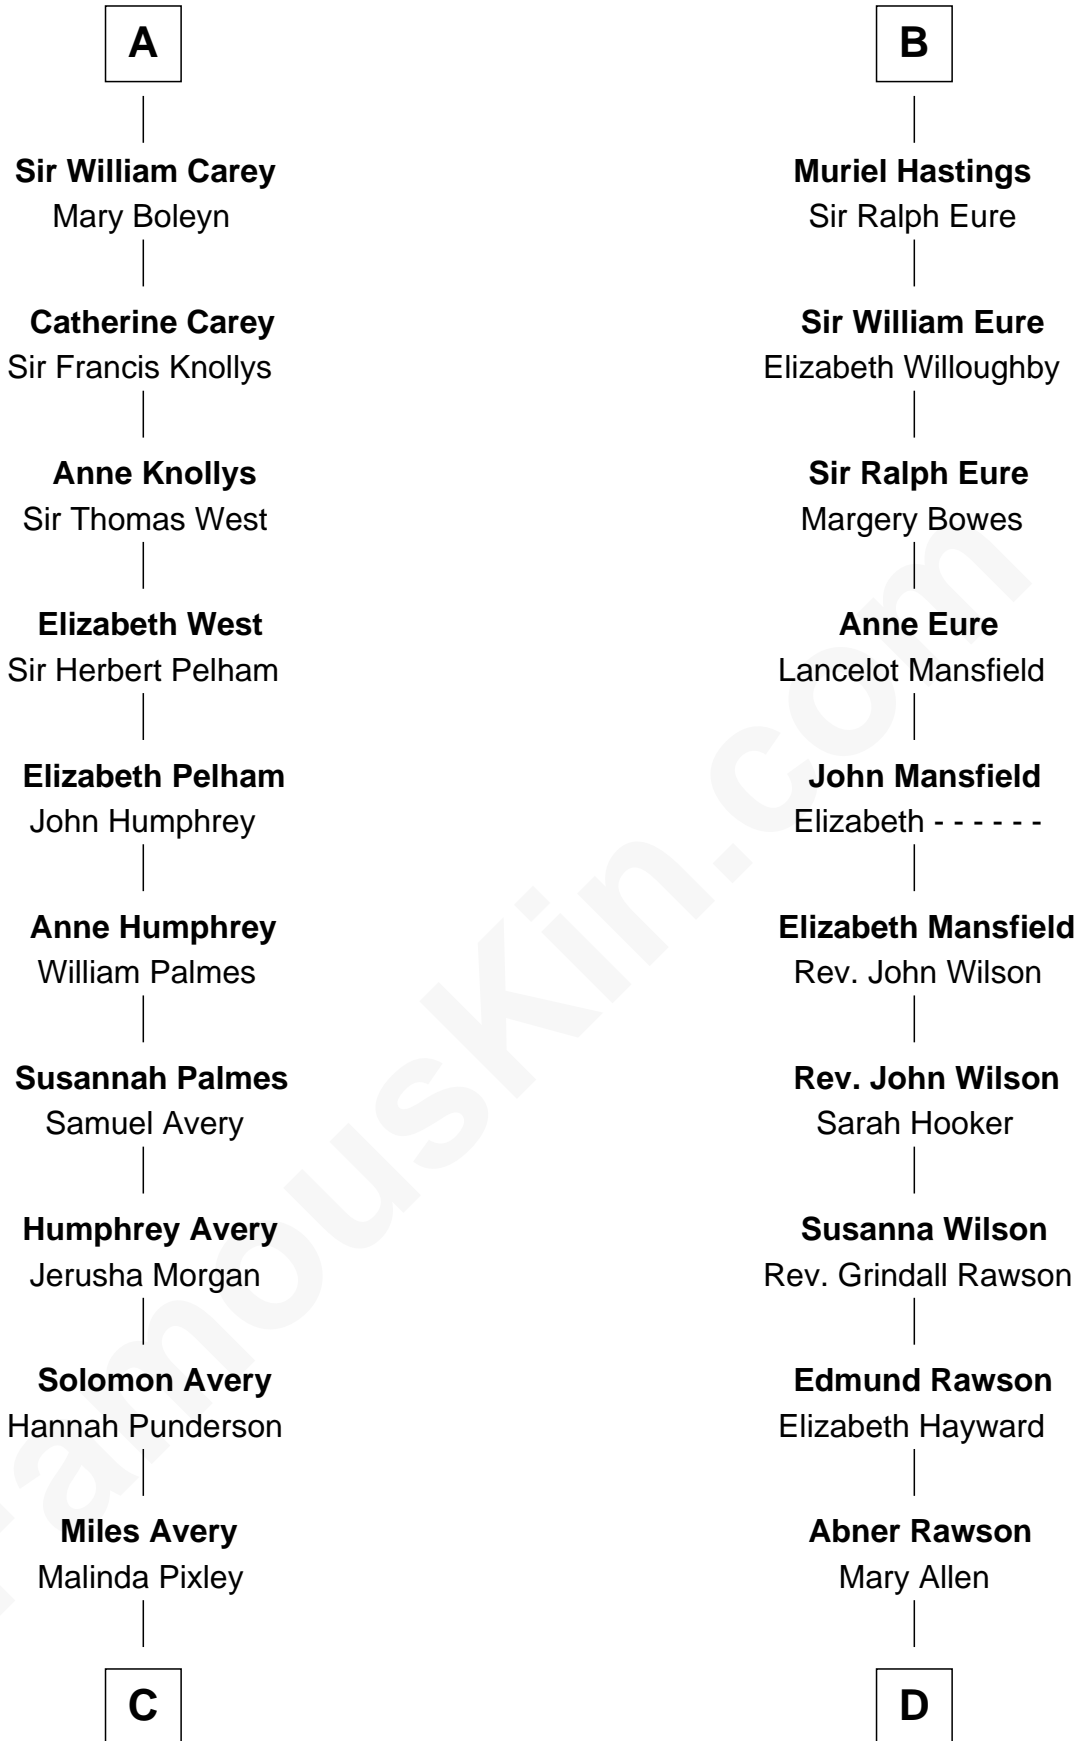

FamousKin.com Relationship Chart of

Nelson Rockefeller
41st U.S. Vice-President

20th cousin 1 time removed of

William Howard Taft
27th U.S. President

Sir Gilbert de Clare
Joan of Acre

C

Lucy Avery

Godfrey Lewis Rockefeller

William Avery Rockefeller

Eliza Davison

John Davison Rockefeller

Laura Celestia Spelman

John Davison Rockefeller

Abby Greene Aldrich

Nelson Rockefeller

41st U.S. Vice-President

D

Rhoda Rawson

Aaron Taft

Peter Rawson Taft

Sylvia Howard

Alphonso Taft

Louisa Maria Torrey

William Howard Taft

27th U.S. President