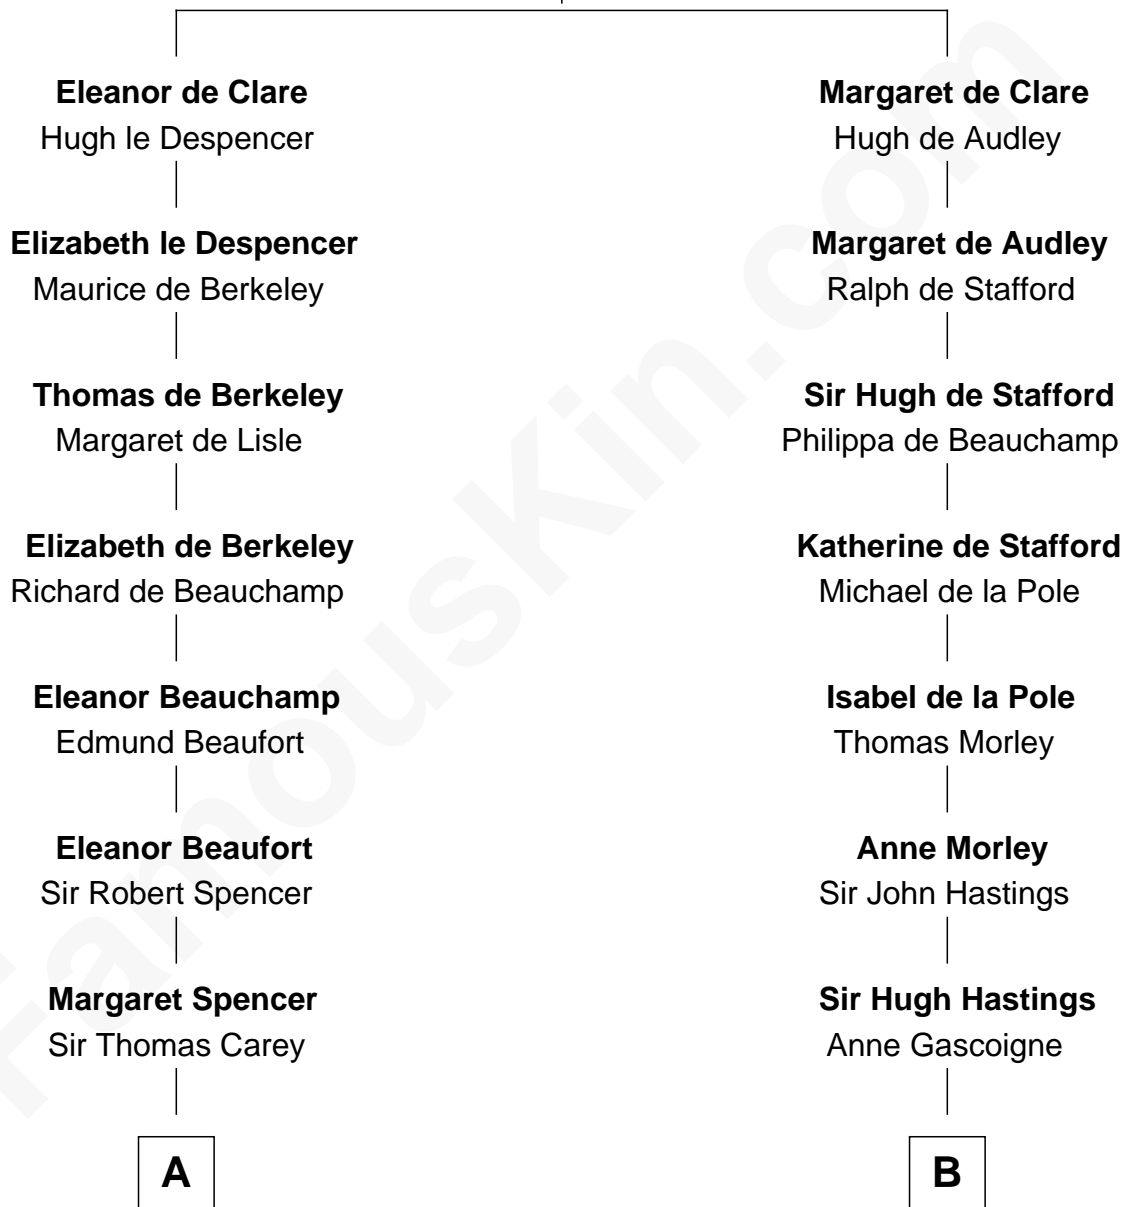

FamousKin.com Relationship Chart of

Nelson Rockefeller
41st U.S. Vice-President

20th cousin 1 time removed of

William Howard Taft
27th U.S. President

Sir Gilbert de Clare
Joan of Acre

C

Lucy Avery

Godfrey Lewis Rockefeller

William Avery Rockefeller

Eliza Davison

John Davison Rockefeller

Laura Celestia Spelman

John Davison Rockefeller

Abby Greene Aldrich

Nelson Rockefeller

41st U.S. Vice-President

D

Rhoda Rawson

Aaron Taft

Peter Rawson Taft

Sylvia Howard

Alphonso Taft

Louisa Maria Torrey

William Howard Taft

27th U.S. President