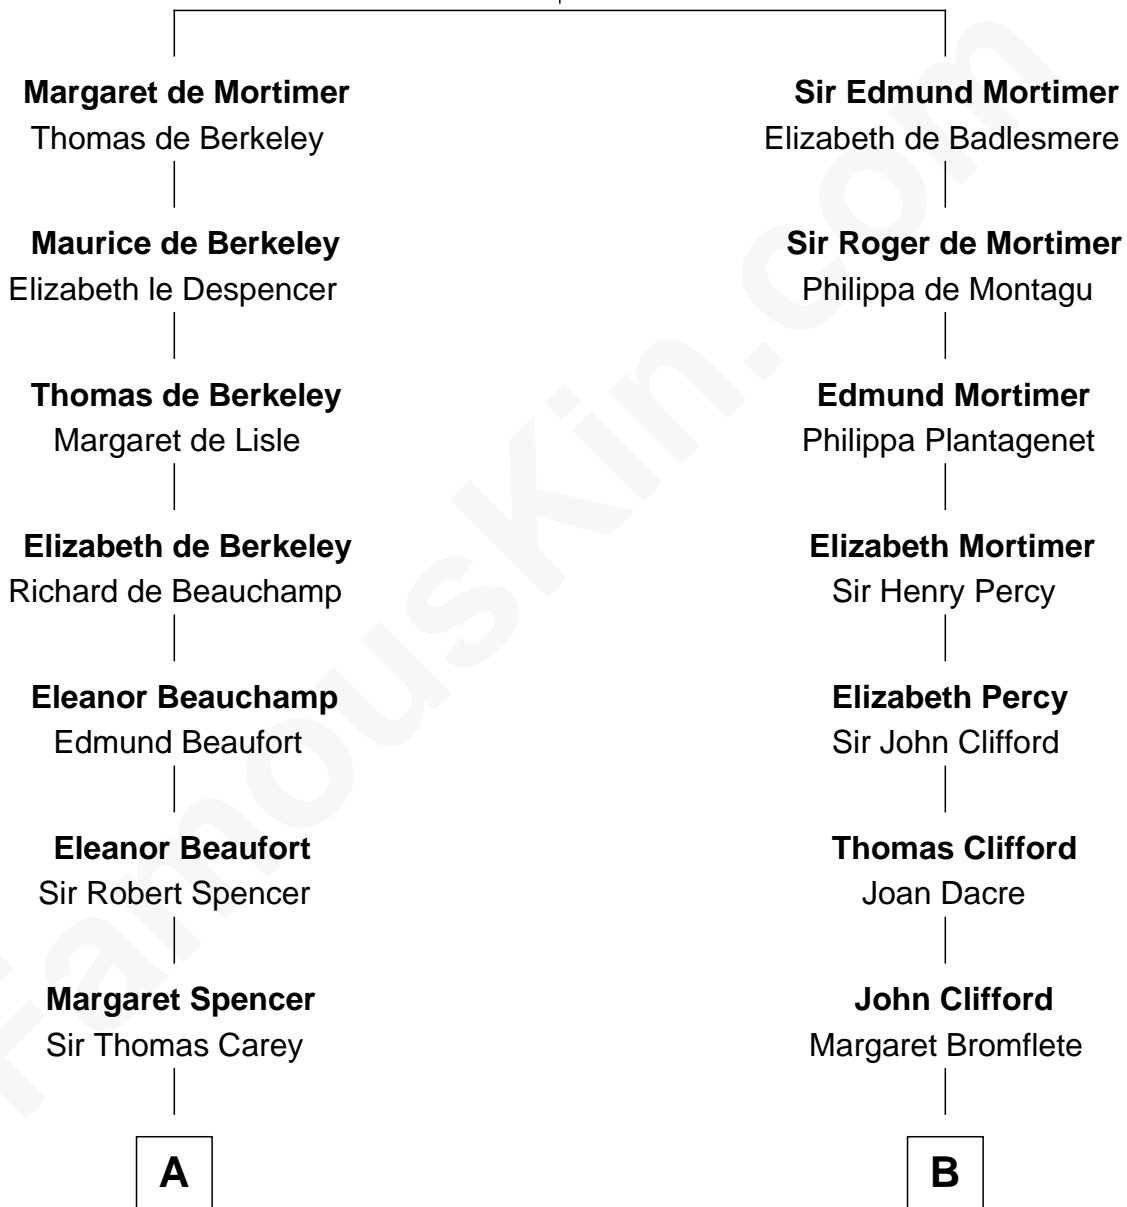

FamousKin.com Relationship Chart of

Nelson Rockefeller

41st U.S. Vice-President

20th cousin 1 time removed of

William Howard Taft

27th U.S. President

Roger de Mortimer

Joan de Geneville

C

Lucy Avery
Godfrey Lewis Rockefeller

William Avery Rockefeller
Eliza Davison

John Davison Rockefeller
Laura Celestia Spelman

John Davison Rockefeller
Abby Greene Aldrich

Nelson Rockefeller
41st U.S. Vice-President

D

Rhoda Rawson
Aaron Taft

Peter Rawson Taft
Sylvia Howard

Alphonso Taft
Louisa Maria Torrey

William Howard Taft
27th U.S. President