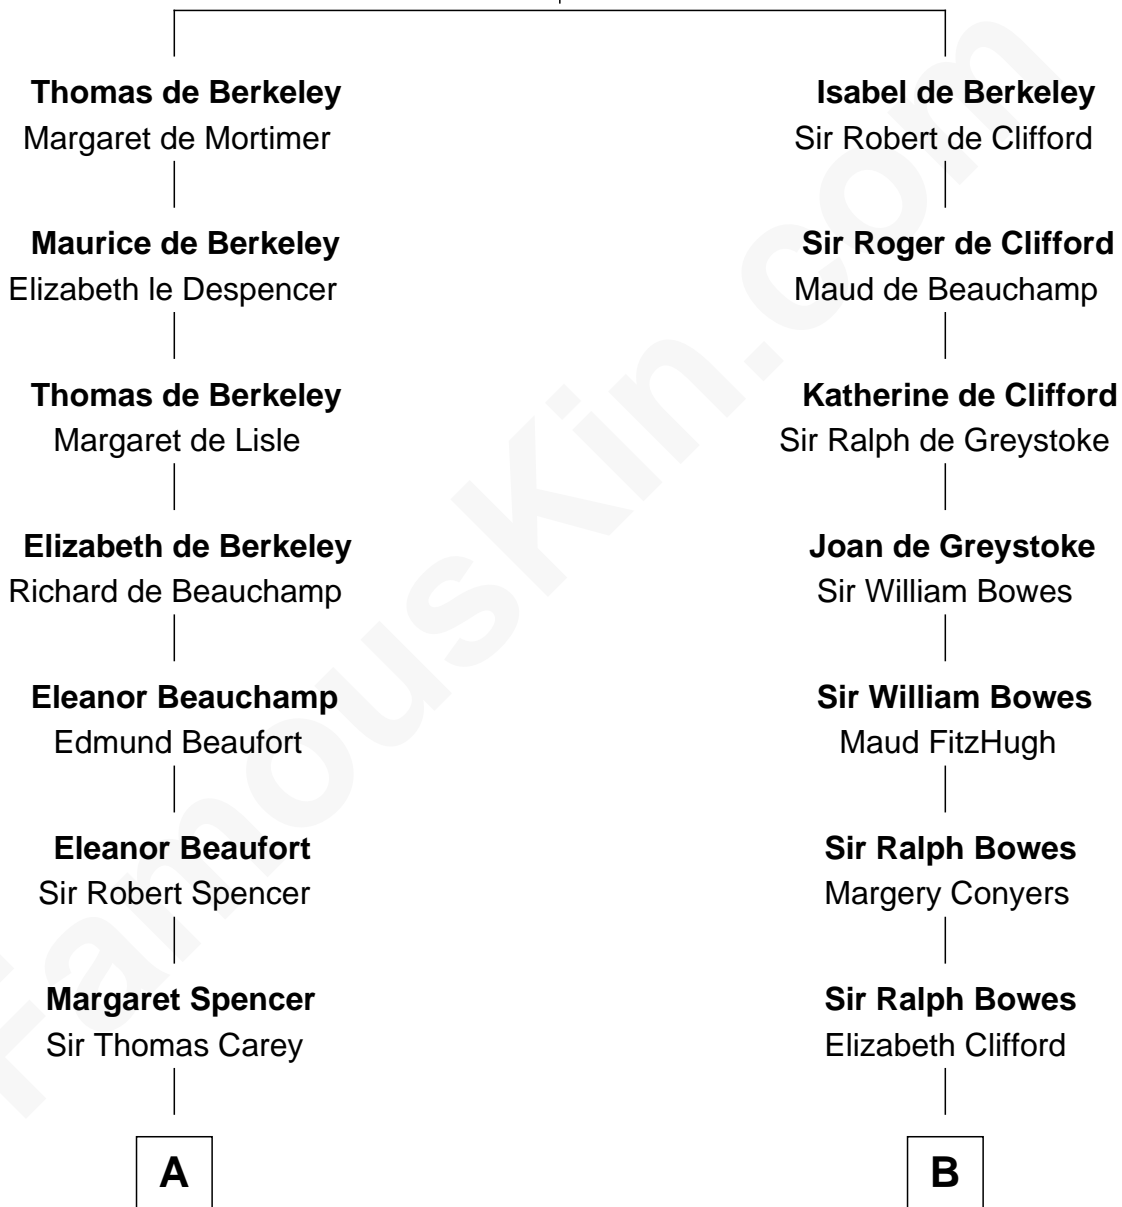

FamousKin.com Relationship Chart of

Nelson Rockefeller

41st U.S. Vice-President

18th cousin 3 times removed of

William Howard Taft

27th U.S. President

Sir Maurice de Berkeley

Eve la Zouche

C

Lucy Avery

Godfrey Lewis Rockefeller

William Avery Rockefeller

Eliza Davison

John Davison Rockefeller

Laura Celestia Spelman

John Davison Rockefeller

Abby Greene Aldrich

Nelson Rockefeller

41st U.S. Vice-President

D

Alphonso Taft

Louisa Maria Torrey

William Howard Taft

27th U.S. President