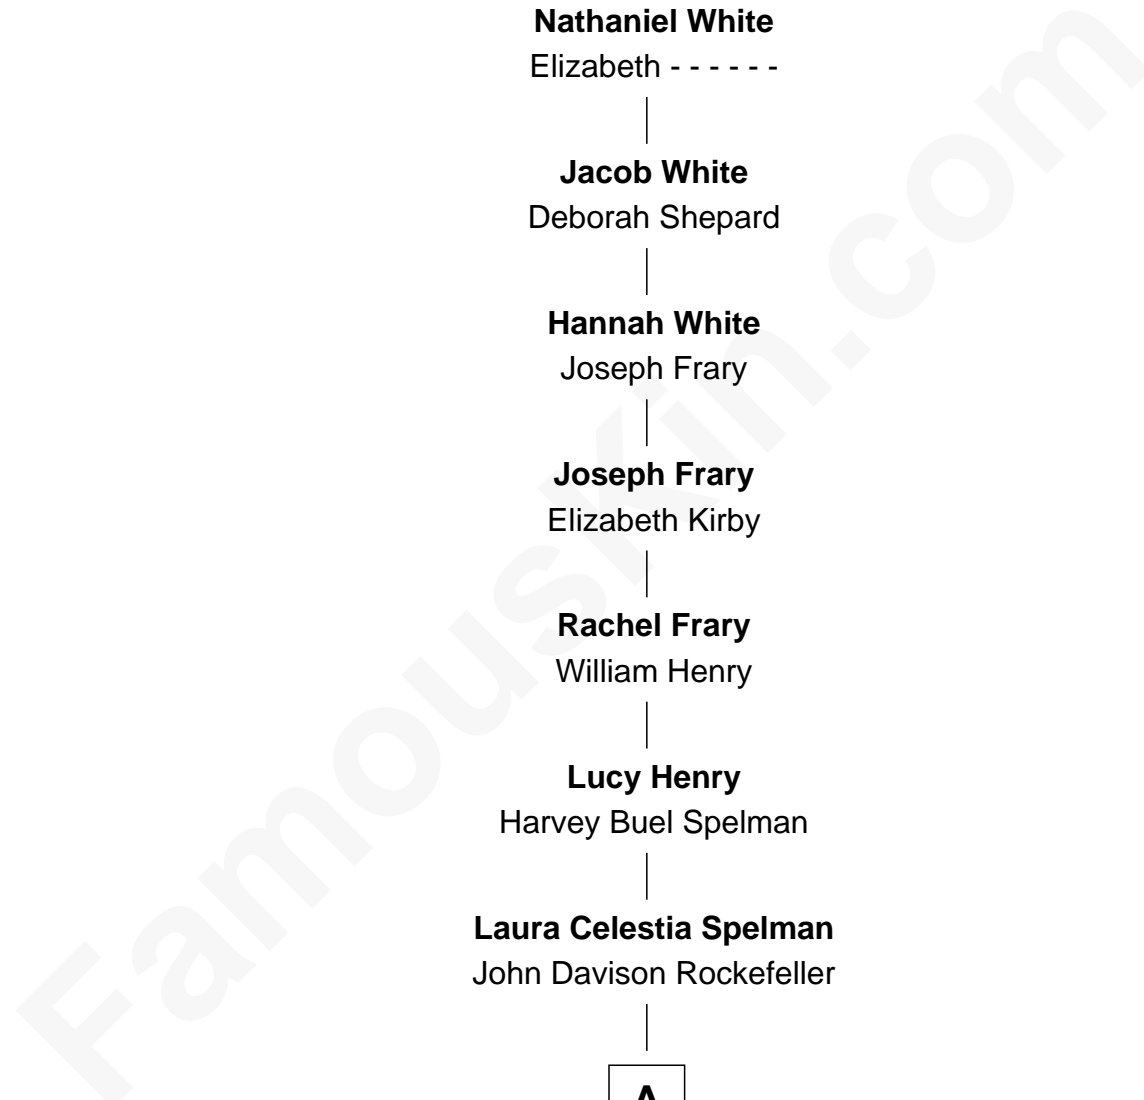

Elizabeth - - - - -

Jacob White

Deborah Shepard

Hannah White

Joseph Frary

Joseph Frary

Elizabeth Kirby

Rachel Frary

William Henry

Lucy Henry

Harvey Buel Spelman

Laura Celestia Spelman

John Davison Rockefeller

A

A

|
John Davison Rockefeller

Abby Greene Aldrich

|
Nelson Rockefeller

41st U.S. Vice-President

FamousKin.com