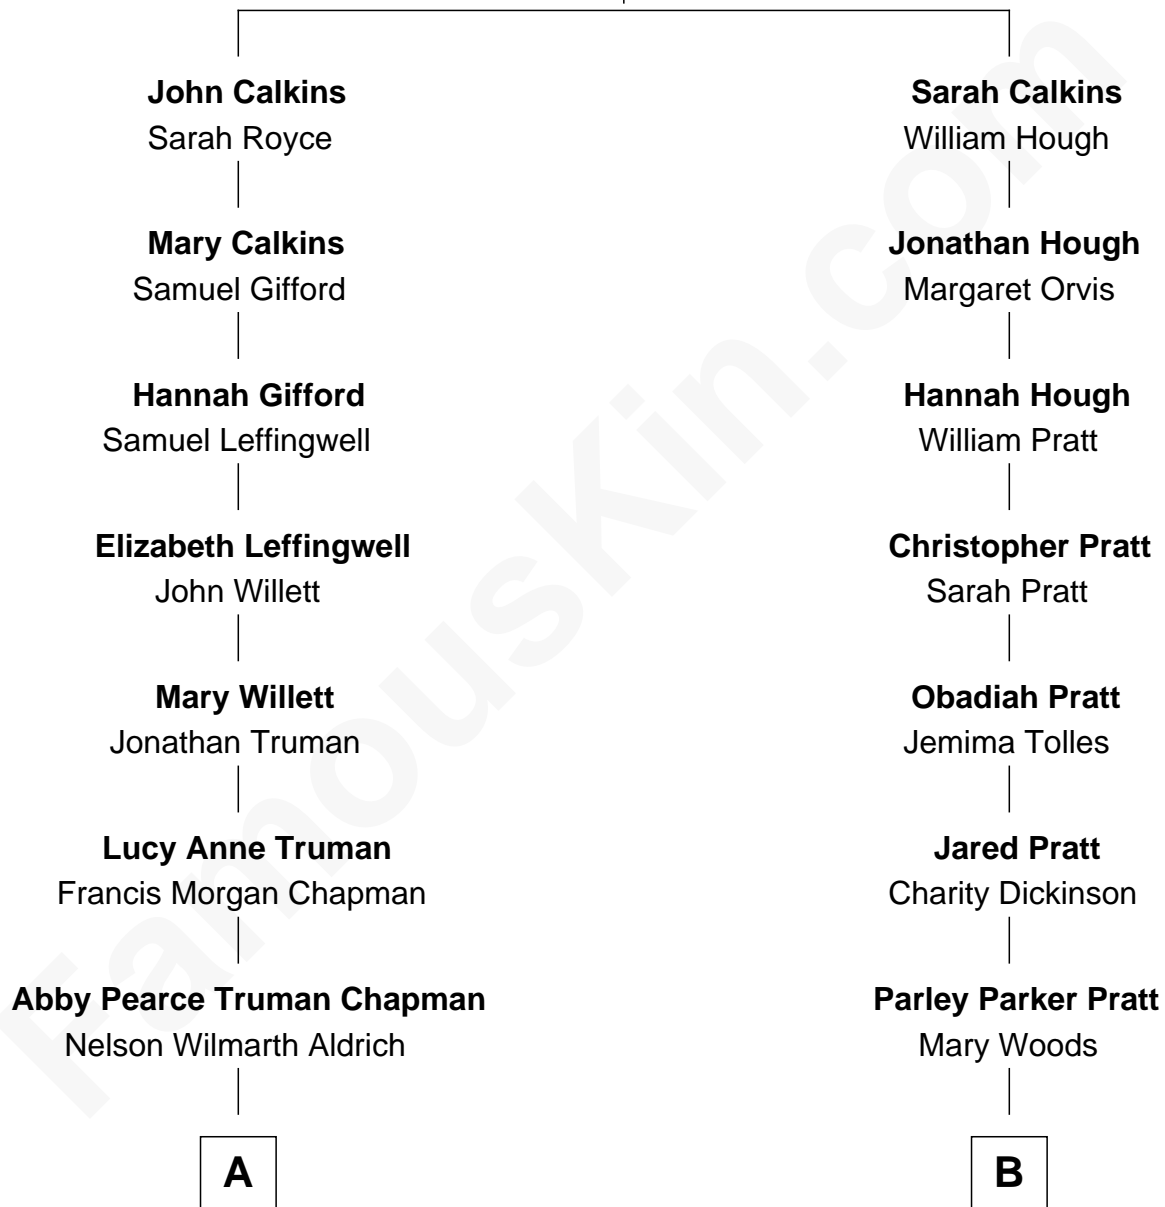

# FamousKin.com Relationship Chart of

**Nelson Rockefeller**

*41st U.S. Vice-President*

8th cousin 1 time removed of

**George Romney**

*43rd Governor of Michigan*

**Hugh Calkins**

Anne - - - - -

**A**

**Abby Greene Aldrich**  
John Davison Rockefeller

**Nelson Rockefeller**  
*41st U.S. Vice-President*

**B**

**Helaman Pratt**  
Anna Johanna Dorothy Wilcken

**Anna Amelia Pratt**  
Gaskell Samuel Romney

**George Romney**  
*43rd Governor of Michigan*

FamousKin.com