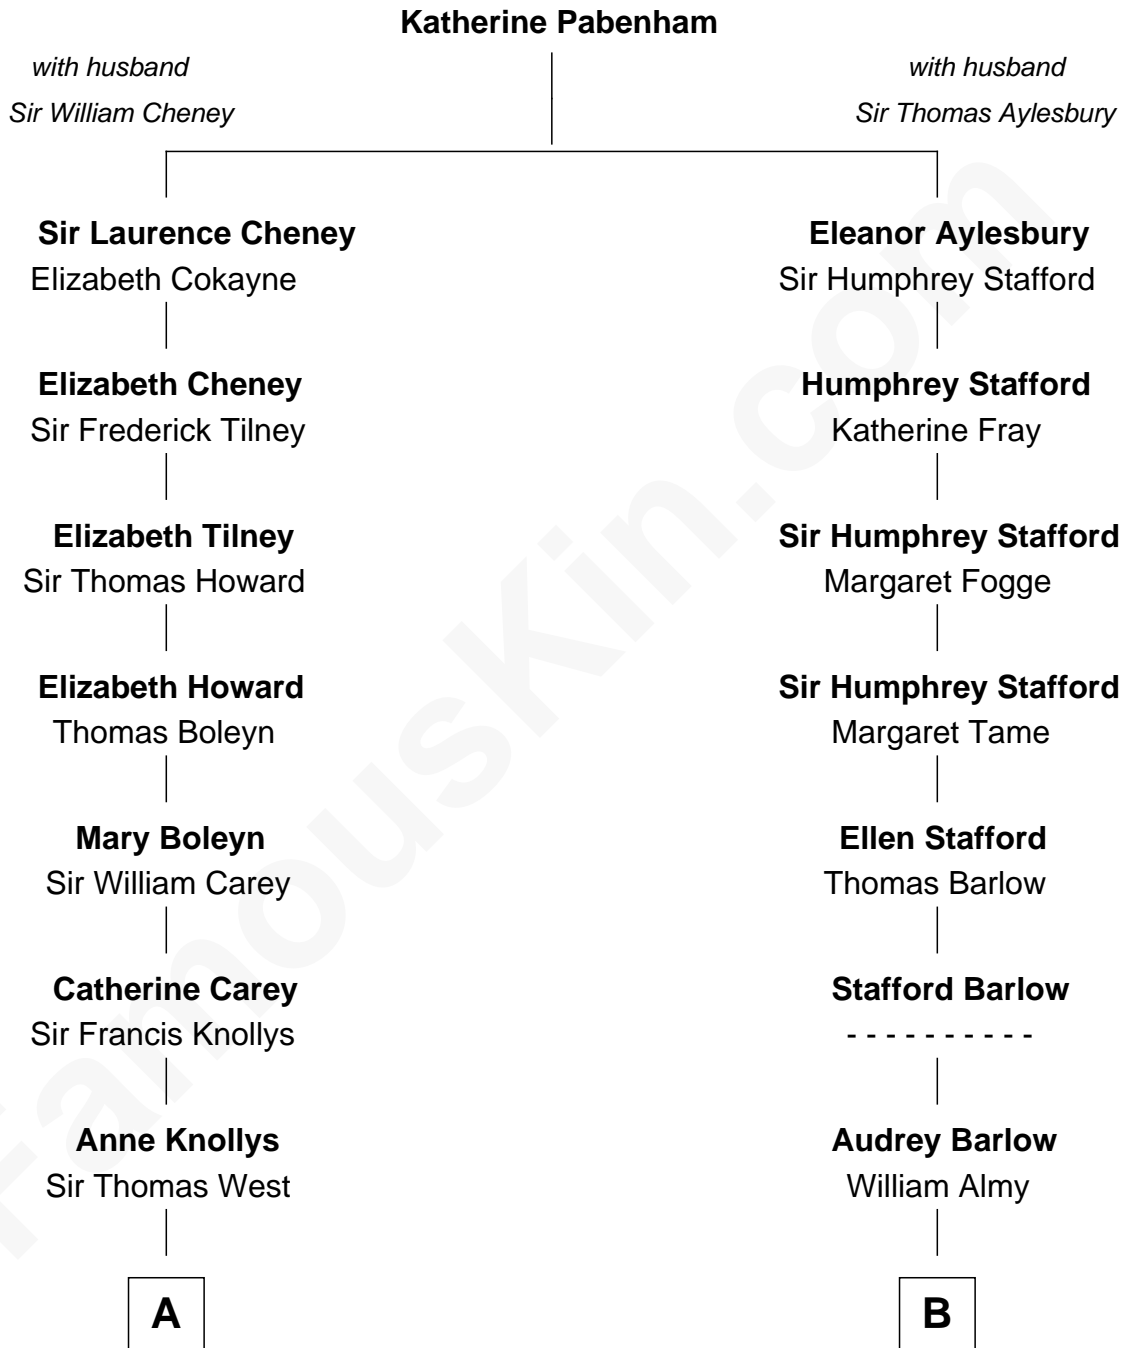

**FamousKin.com**  
**Relationship Chart of**  
**Nelson Rockefeller**  
*41st U.S. Vice-President*

**16th cousin 2 times removed of**  
**George Romney**  
*43rd Governor of Michigan*

C

John Davison Rockefeller

Abby Greene Aldrich

Nelson Rockefeller

*41st U.S. Vice-President*

FamousKin.com