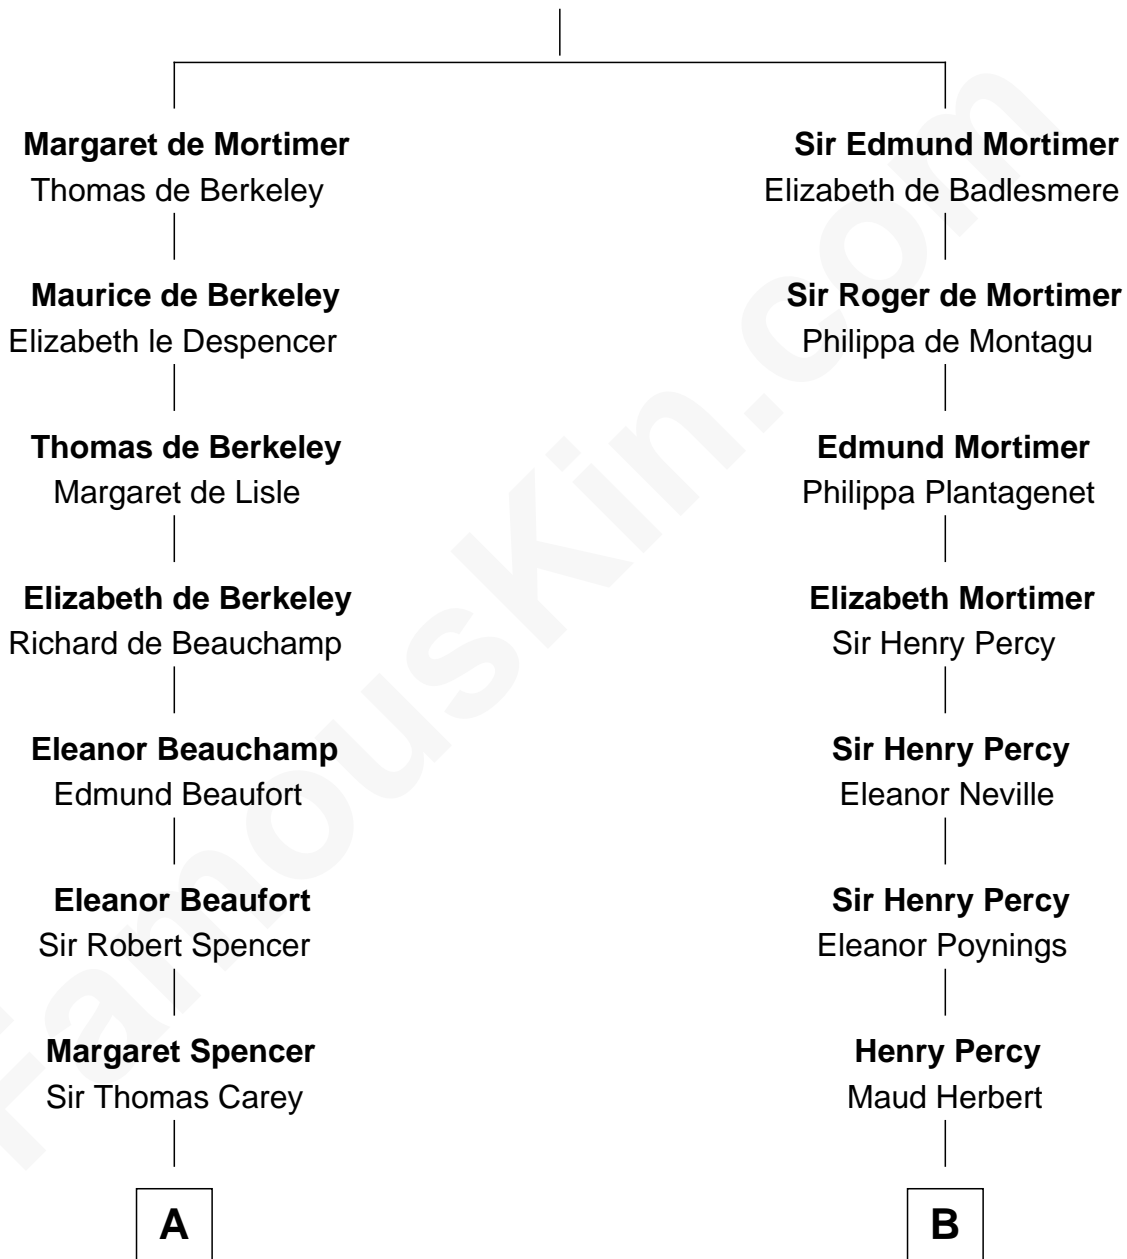

FamousKin.com Relationship Chart of

Nelson Rockefeller

41st U.S. Vice-President

19th cousin 2 times removed of

Francis Scott Key

Author of "The Star Spangled Banner"

Roger de Mortimer

Joan de Geneville

A

Sir William Carey

Mary Boleyn

Catherine Carey

Sir Francis Knollys

Anne Knollys

Sir Thomas West

Elizabeth West