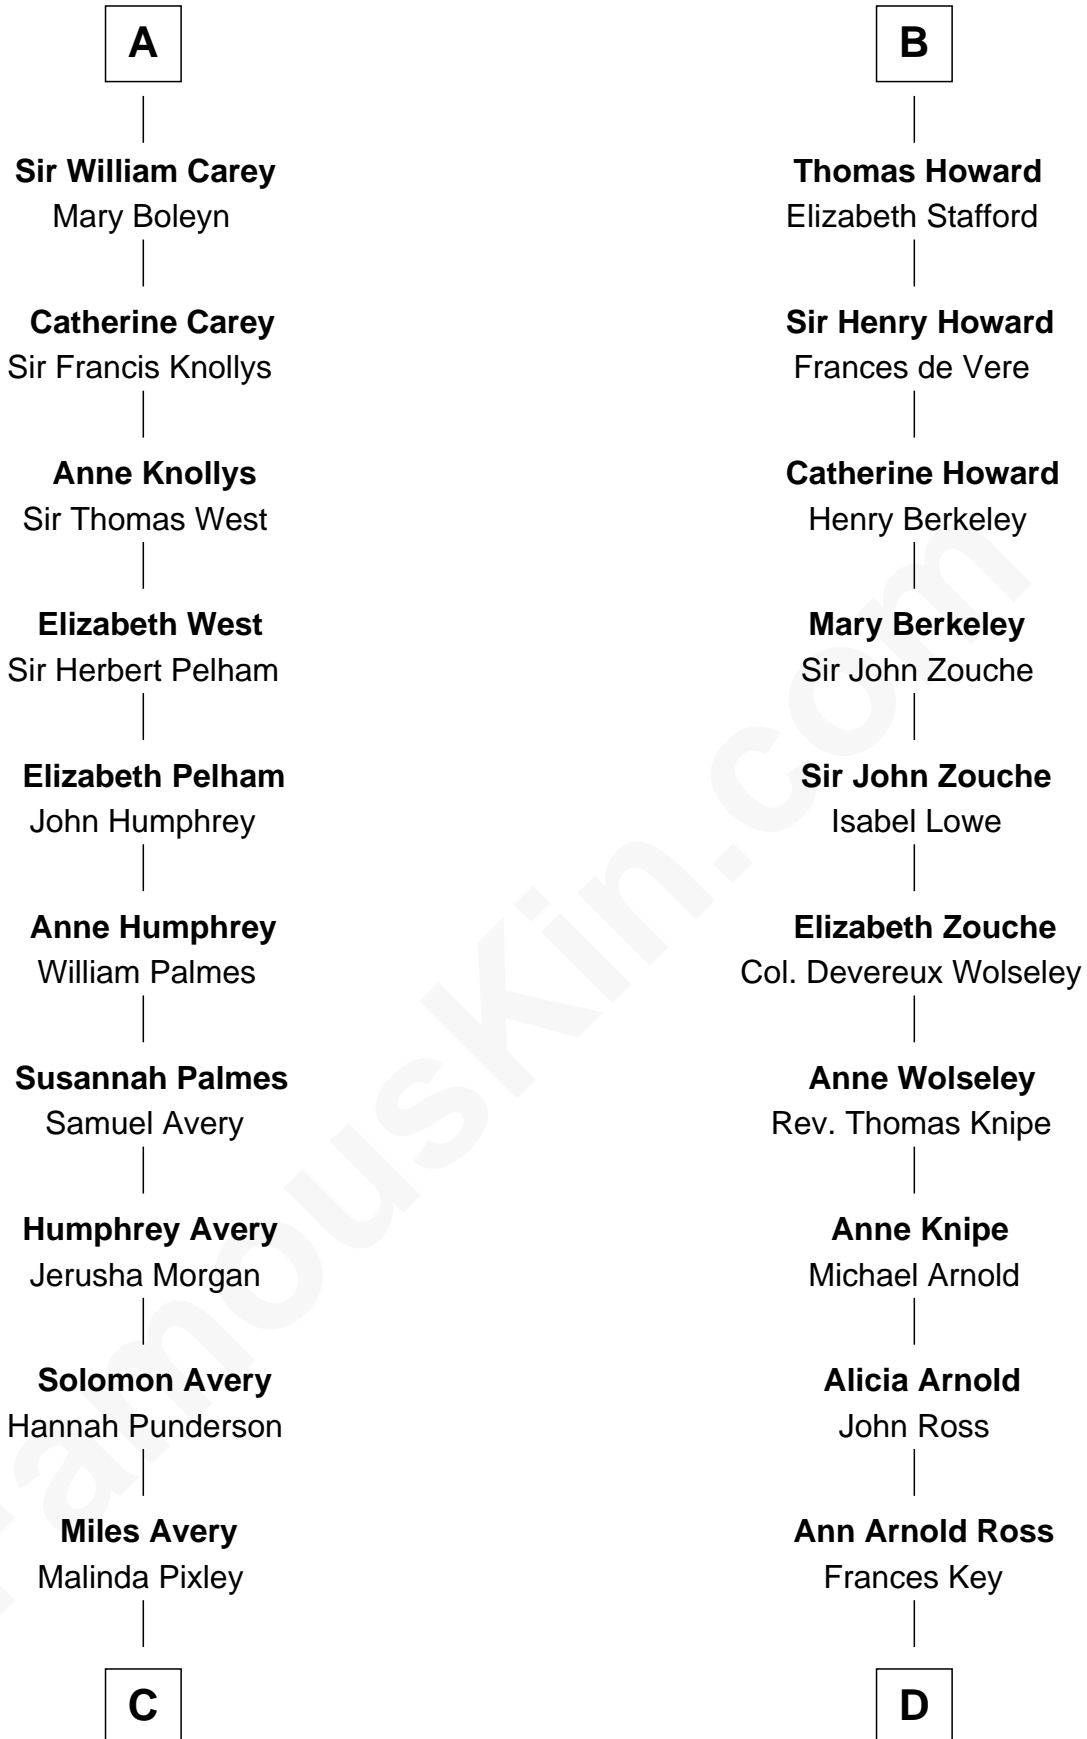

**FamousKin.com**  
**Relationship Chart of**  
**Nelson Rockefeller**  
*41st U.S. Vice-President*

**18th cousin 3 times removed of**  
**Francis Scott Key**  
*Author of "The Star Spangled Banner"*

**C**

**Lucy Avery**

Godfrey Lewis Rockefeller

**William Avery Rockefeller**

Eliza Davison

**John Davison Rockefeller**

Laura Celestia Spelman

**John Davison Rockefeller**

Abby Greene Aldrich

**Nelson Rockefeller**

*41st U.S. Vice-President*

**D**

**John Ross Key**

Anne Phebe Penn Dagworthy Charlton

**Francis Scott Key**

*Author of "The Star Spangled Banner"*

FamousKin.com