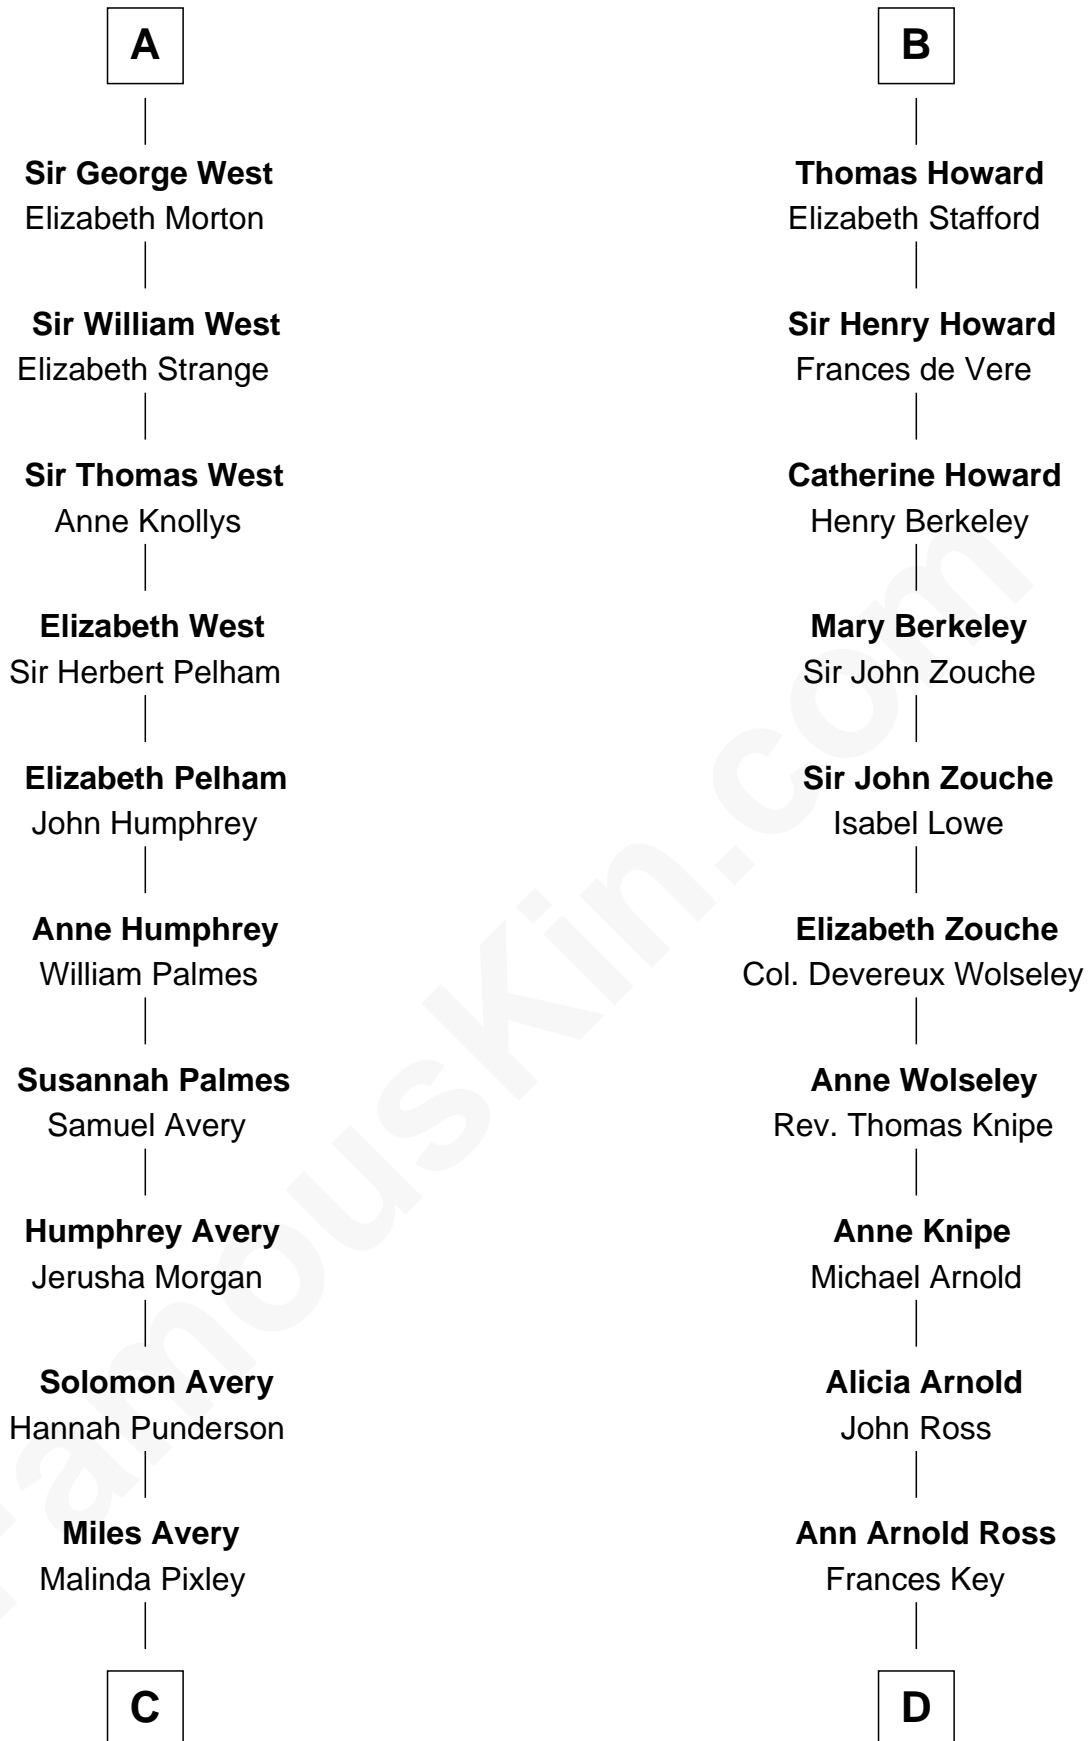

FamousKin.com Relationship Chart of

Nelson Rockefeller
41st U.S. Vice-President

18th cousin 3 times removed of

Francis Scott Key
Author of "The Star Spangled Banner"

William de Braiose

Aline de Braiose
Sir John de Mowbray

John de Mowbray
Joan of Lancaster

Eleanor Mowbray
Roger de la Warre

Joan de la Warre
Sir Thomas West

Sir Reynold West
Margaret Thorley

Sir Richard West
Katherine Hungerford

Sir Thomas West
Eleanor Copley

A

Aline de Braiose
Sir John de Mowbray

John de Mowbray
Joan of Lancaster

John de Mowbray
Elizabeth de Segrave

Sir Thomas Mowbray
Elizabeth Fitzalan

Margaret Mowbray
Sir Robert Howard

Sir John Howard
Katherine Moleyns

Sir Thomas Howard
Elizabeth Tilney

B

C

Lucy Avery

Godfrey Lewis Rockefeller

William Avery Rockefeller

Eliza Davison

John Davison Rockefeller

Laura Celestia Spelman