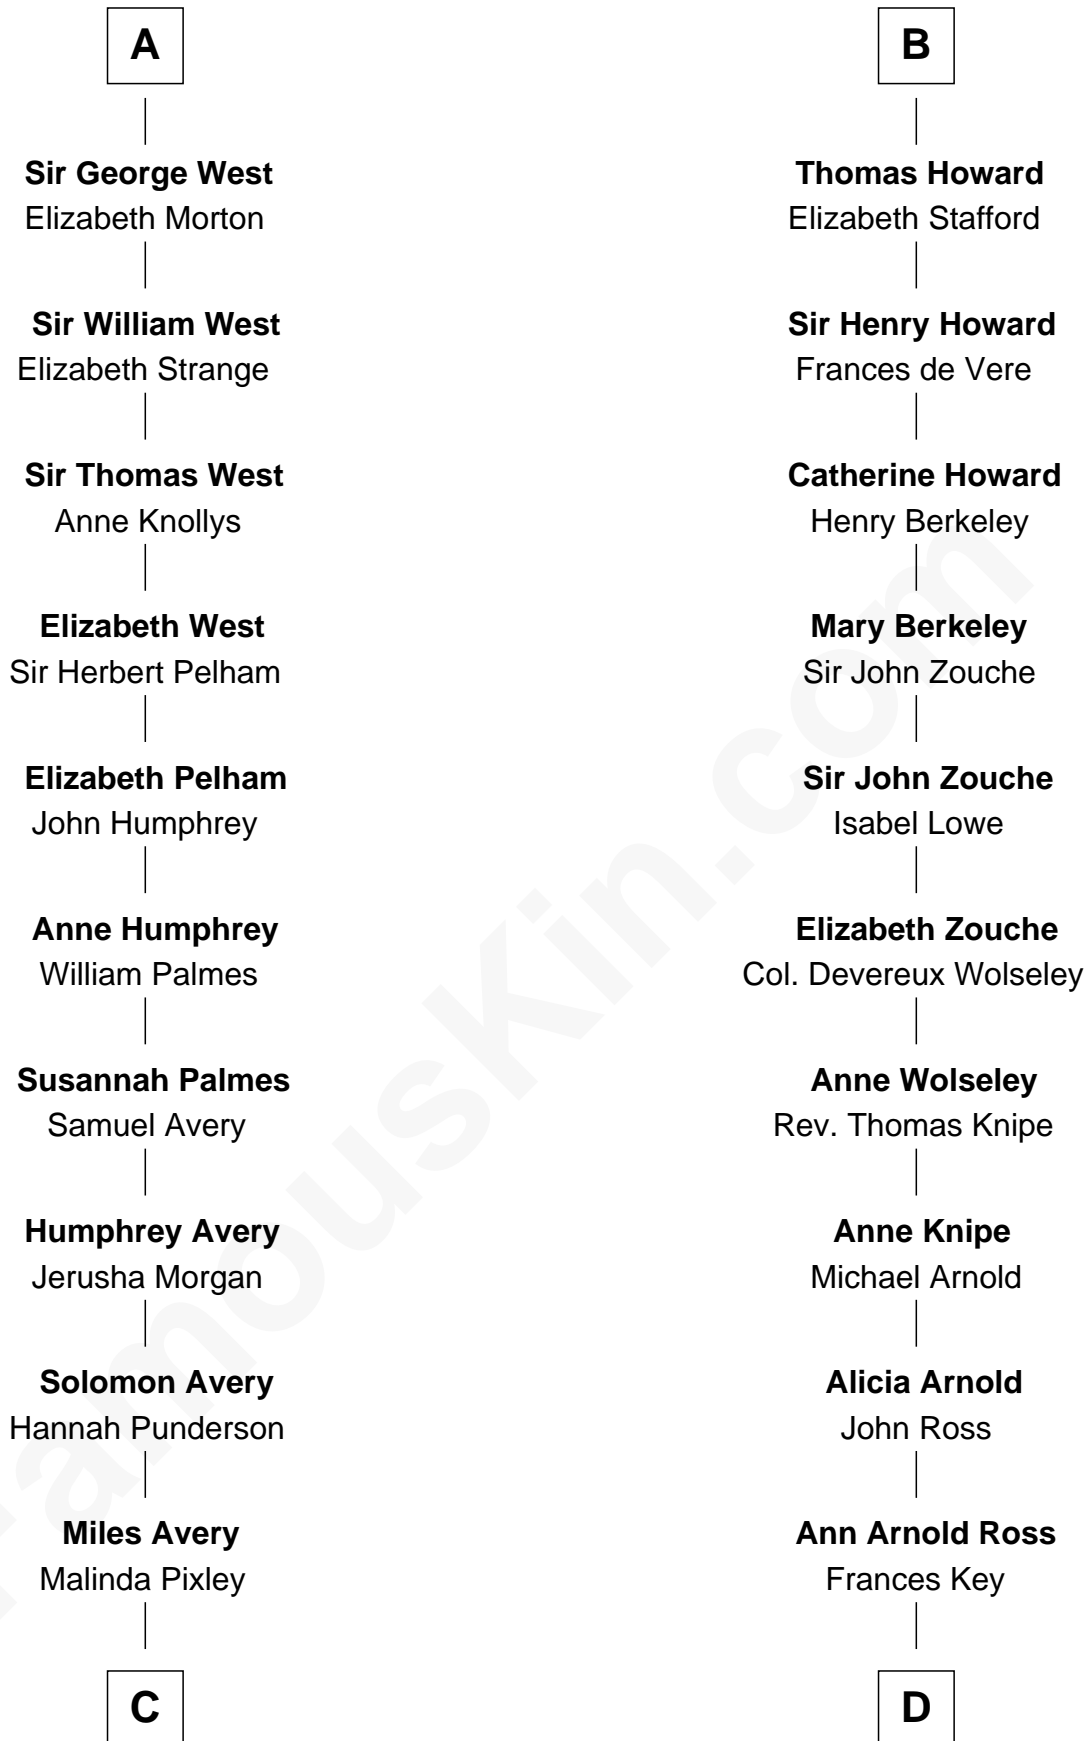

FamousKin.com

Relationship Chart of

Nelson Rockefeller

41st U.S. Vice-President

18th cousin 3 times removed of

Francis Scott Key

Author of "The Star Spangled Banner"

Sir Roger de Mowbray

Sir John de Mowbray

Aline de Braiose

John de Mowbray

Joan of Lancaster

John de Mowbray

Elizabeth de Segrave

Sir Thomas Mowbray

Elizabeth Fitzalan

Margaret Mowbray

Sir Robert Howard

Sir John Howard

Katherine Moleyns

Sir Thomas Howard

Elizabeth Tilney

B

C

Lucy Avery
Godfrey Lewis Rockefeller

William Avery Rockefeller
Eliza Davison

John Davison Rockefeller
Laura Celestia Spelman

John Davison Rockefeller
Abby Greene Aldrich

Nelson Rockefeller
41st U.S. Vice-President