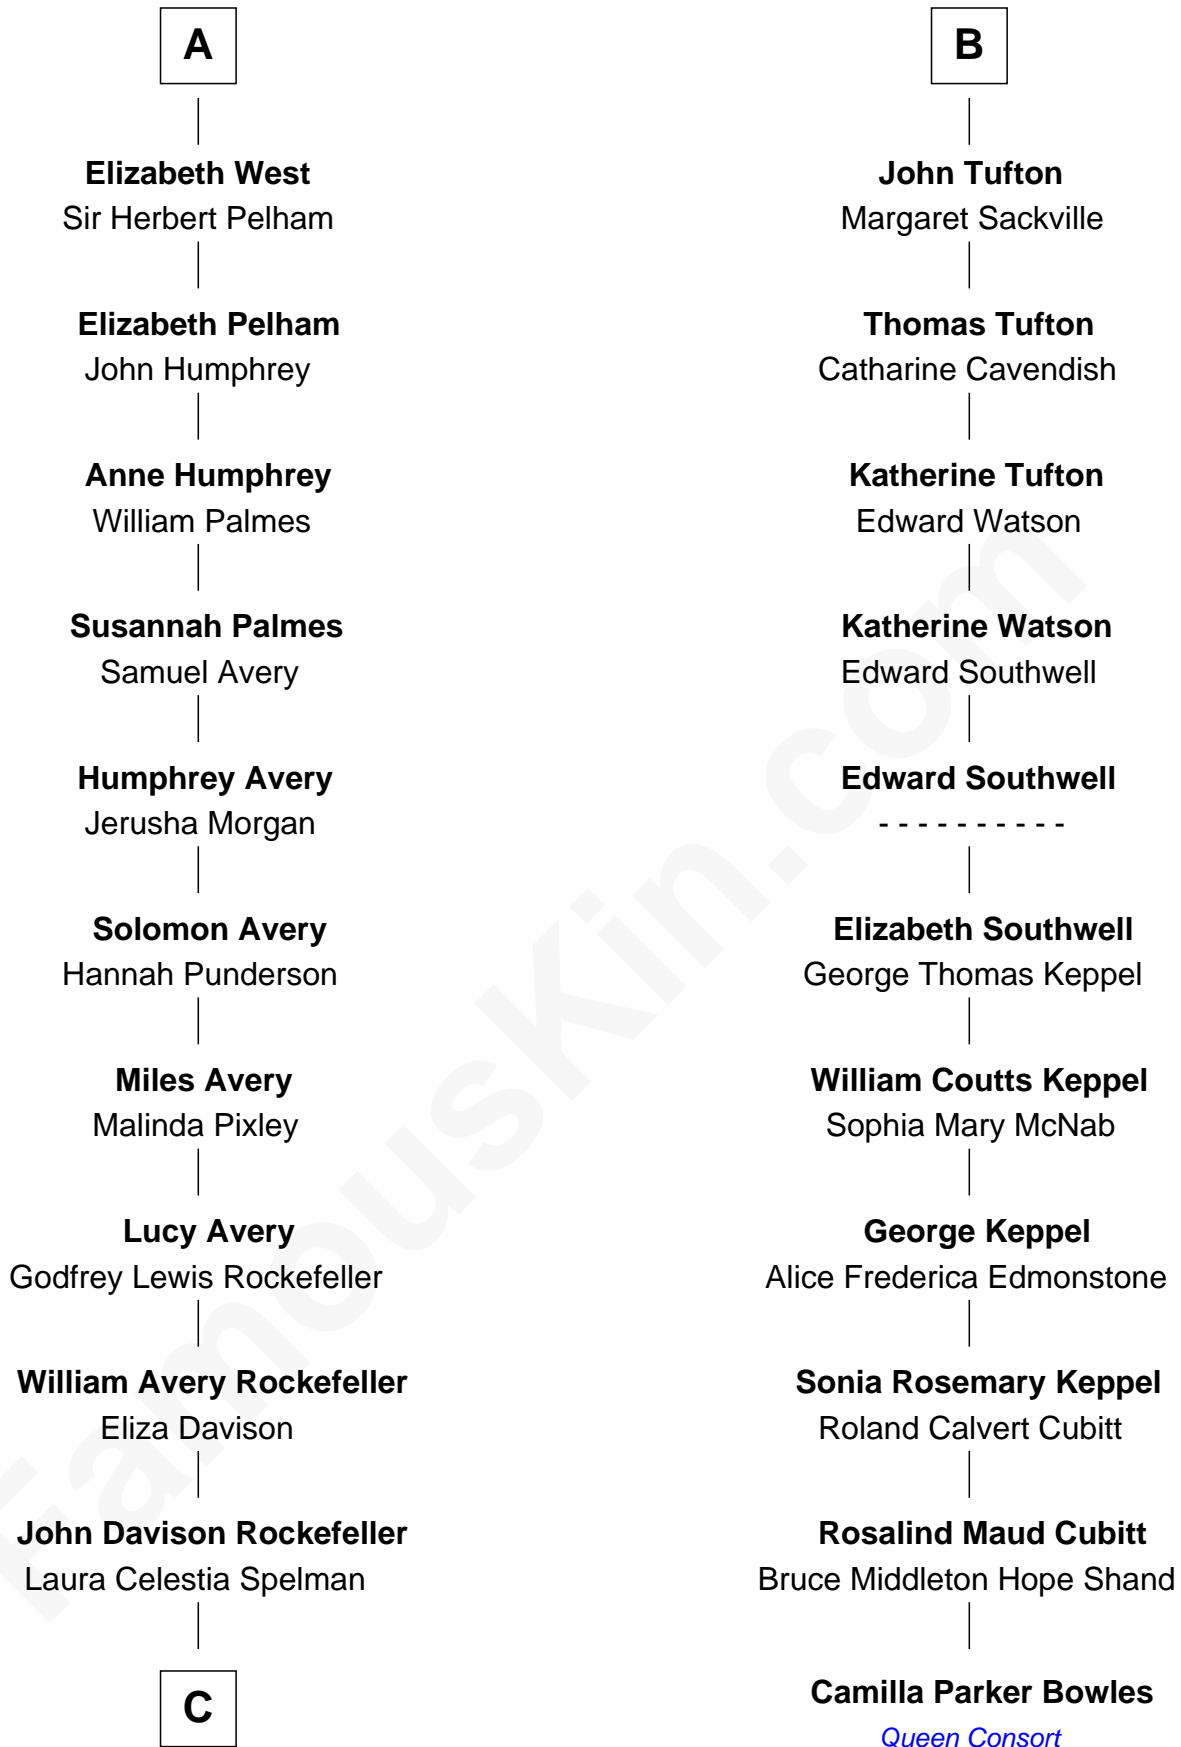

FamousKin.com Relationship Chart of

Nelson Rockefeller

41st U.S. Vice-President

17th cousin 1 time removed of

Camilla Parker Bowles

Queen Consort of the United Kingdom

Katherine Pabenham

with husband
Sir William Cheney

Katherine Fray

Elizabeth Tilney

Sir Thomas Howard

Anne Stafford

Sir Richard Neville

Elizabeth Howard

Thomas Boleyn

John Neville

Sir Thomas Cecil

Anne Knollys

Sir Thomas West

Frances Cecil

Sir Nicholas Tufton

A

B

C

John Davison Rockefeller

Abby Greene Aldrich

Nelson Rockefeller

41st U.S. Vice-President

FamousKin.com