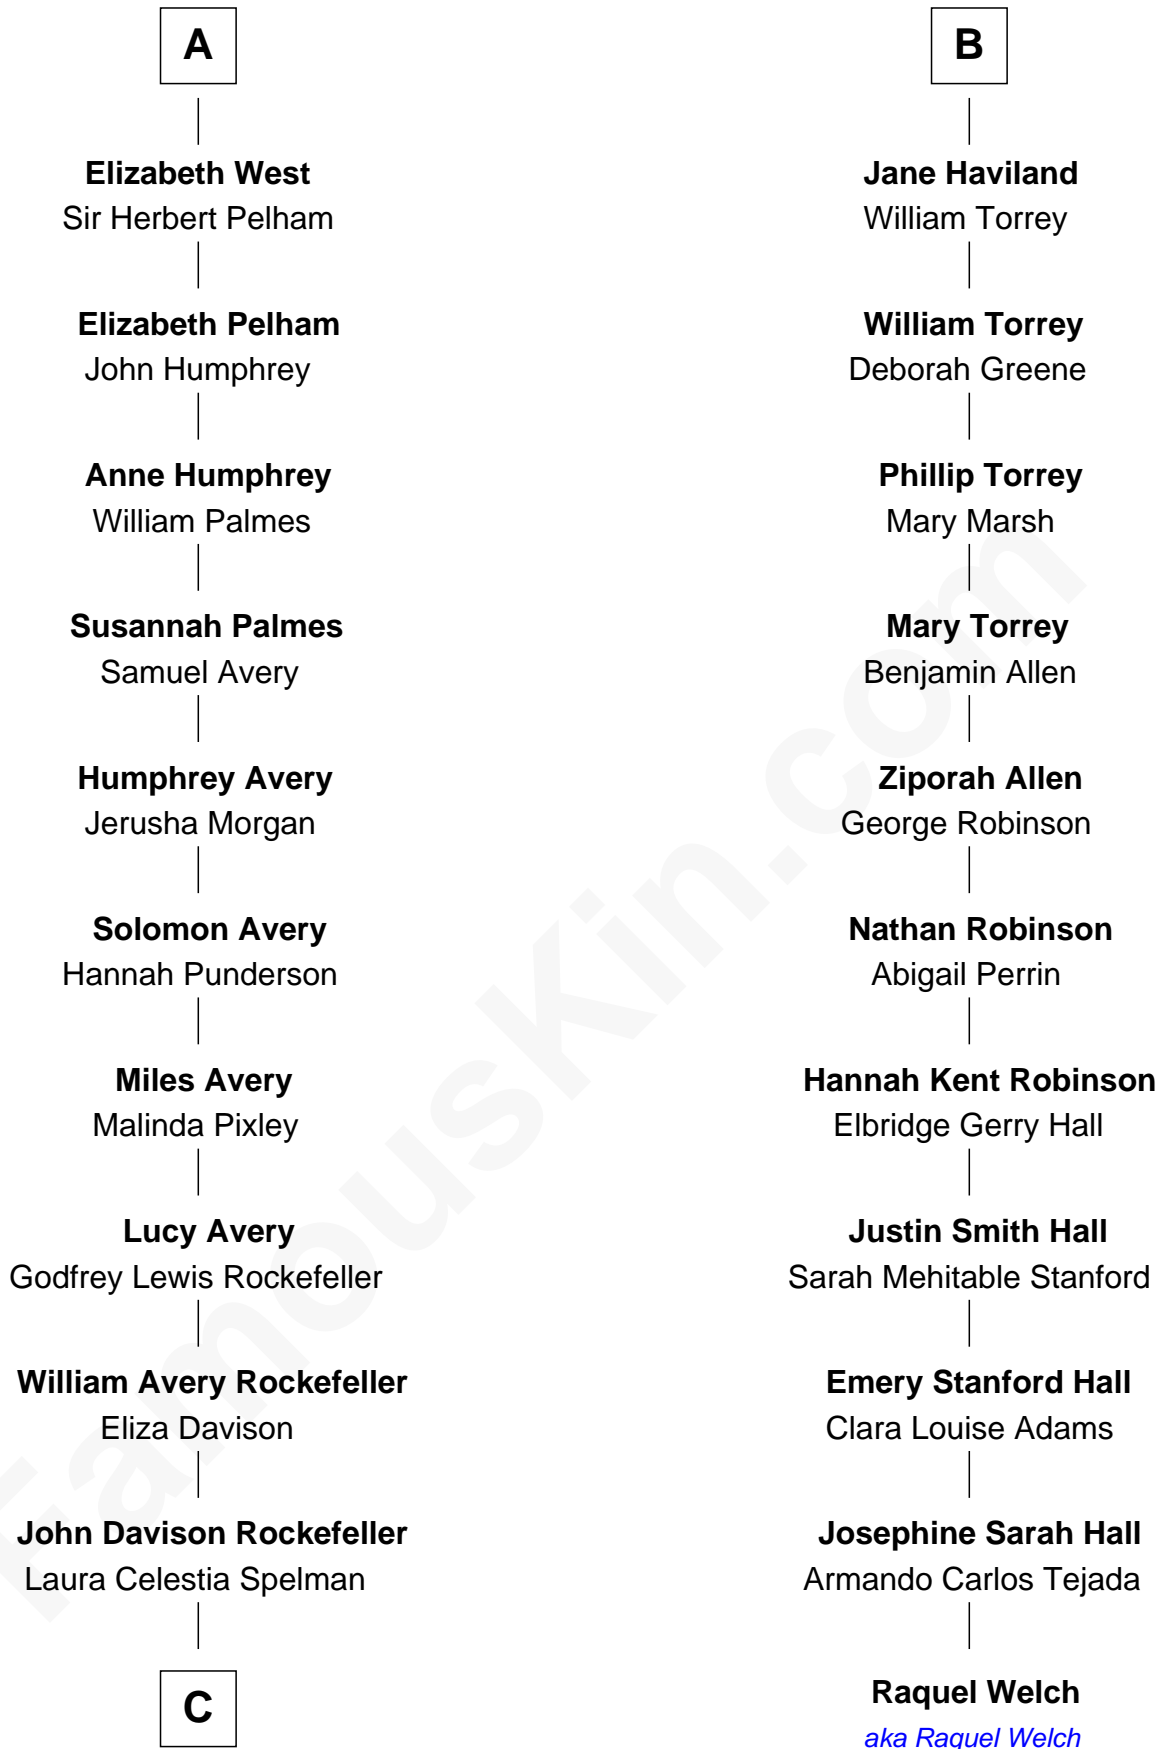

FamousKin.com Relationship Chart of

Nelson Rockefeller

41st U.S. Vice-President

17th cousin 1 time removed of

Raquel Welch

Movie Actress

Katherine Pabenham

with husband
Sir William Cheney

Sir William Berkeley

Elizabeth Tilney
Sir Thomas Howard

Anne Berkeley
Sir John Guise

Elizabeth Howard
Thomas Boleyn

John Guise
Tacy Grey

Mary Boleyn
Sir William Carey

William Guise
Mary Rotsey

Catherine Carey
Sir Francis Knollys

John Guise
Jane Pauncefoot

Anne Knollys
Sir Thomas West

Elizabeth Guise
Robert Haviland

A

B

C

John Davison Rockefeller

Abby Greene Aldrich

Nelson Rockefeller

41st U.S. Vice-President

FamousKin.com