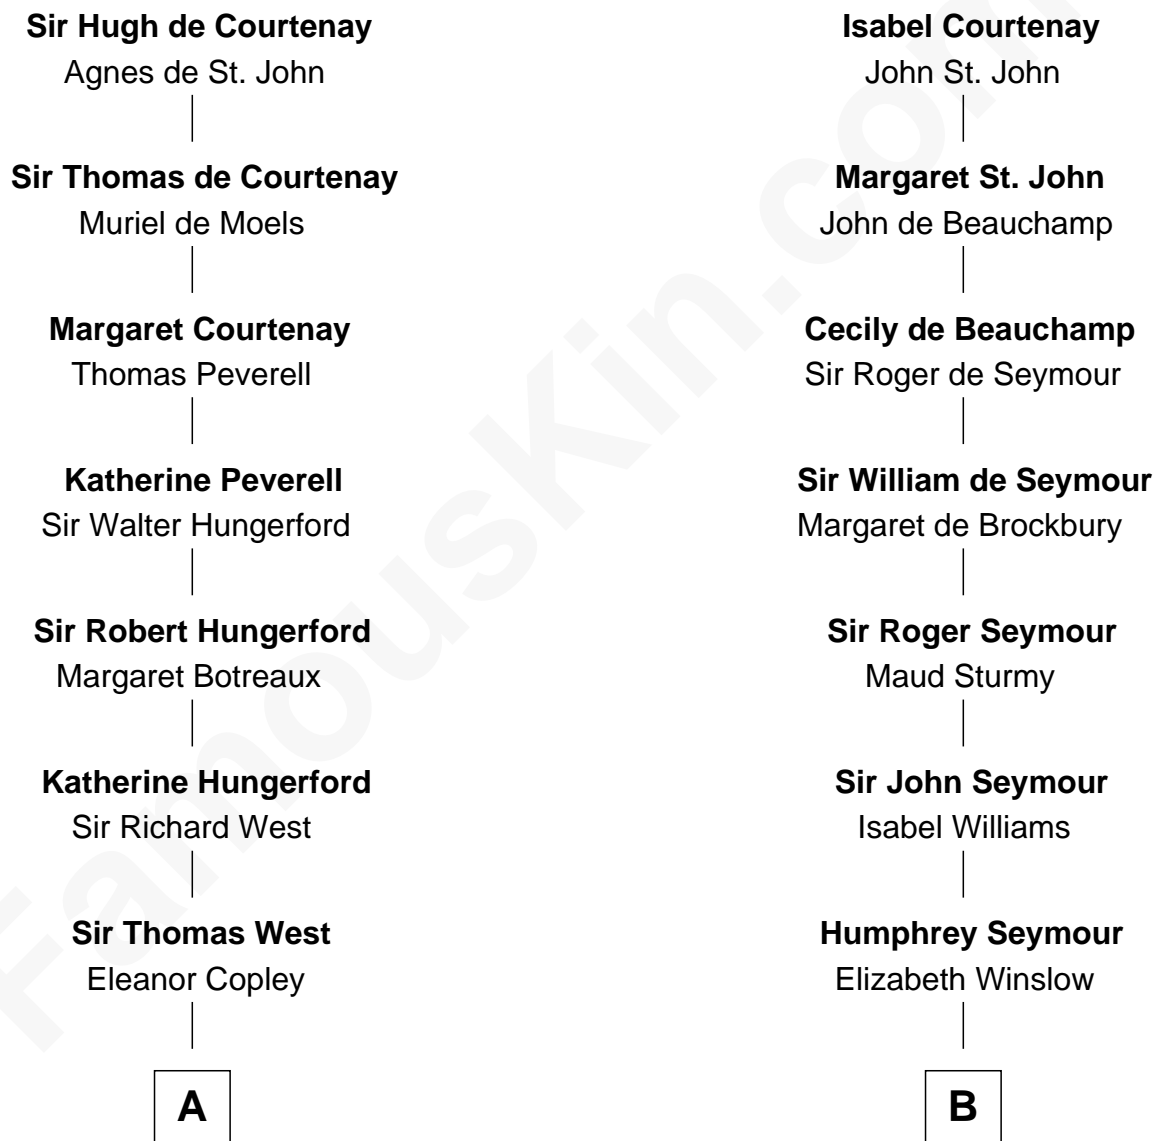

# FamousKin.com Relationship Chart of

**Nelson Rockefeller**  
41st U.S. Vice-President

21st cousin of

**Raquel Welch**  
Movie Actress

**Sir Hugh de Courtenay**  
Eleanor le Despencer

**C**

**Lucy Avery**

Godfrey Lewis Rockefeller

**William Avery Rockefeller**

Eliza Davison

**John Davison Rockefeller**

Laura Celestia Spelman

**John Davison Rockefeller**

Abby Greene Aldrich

**Nelson Rockefeller**

*41st U.S. Vice-President*

Armando Carlos Tejada

**Raquel Welch**

*aka Raquel Welch*