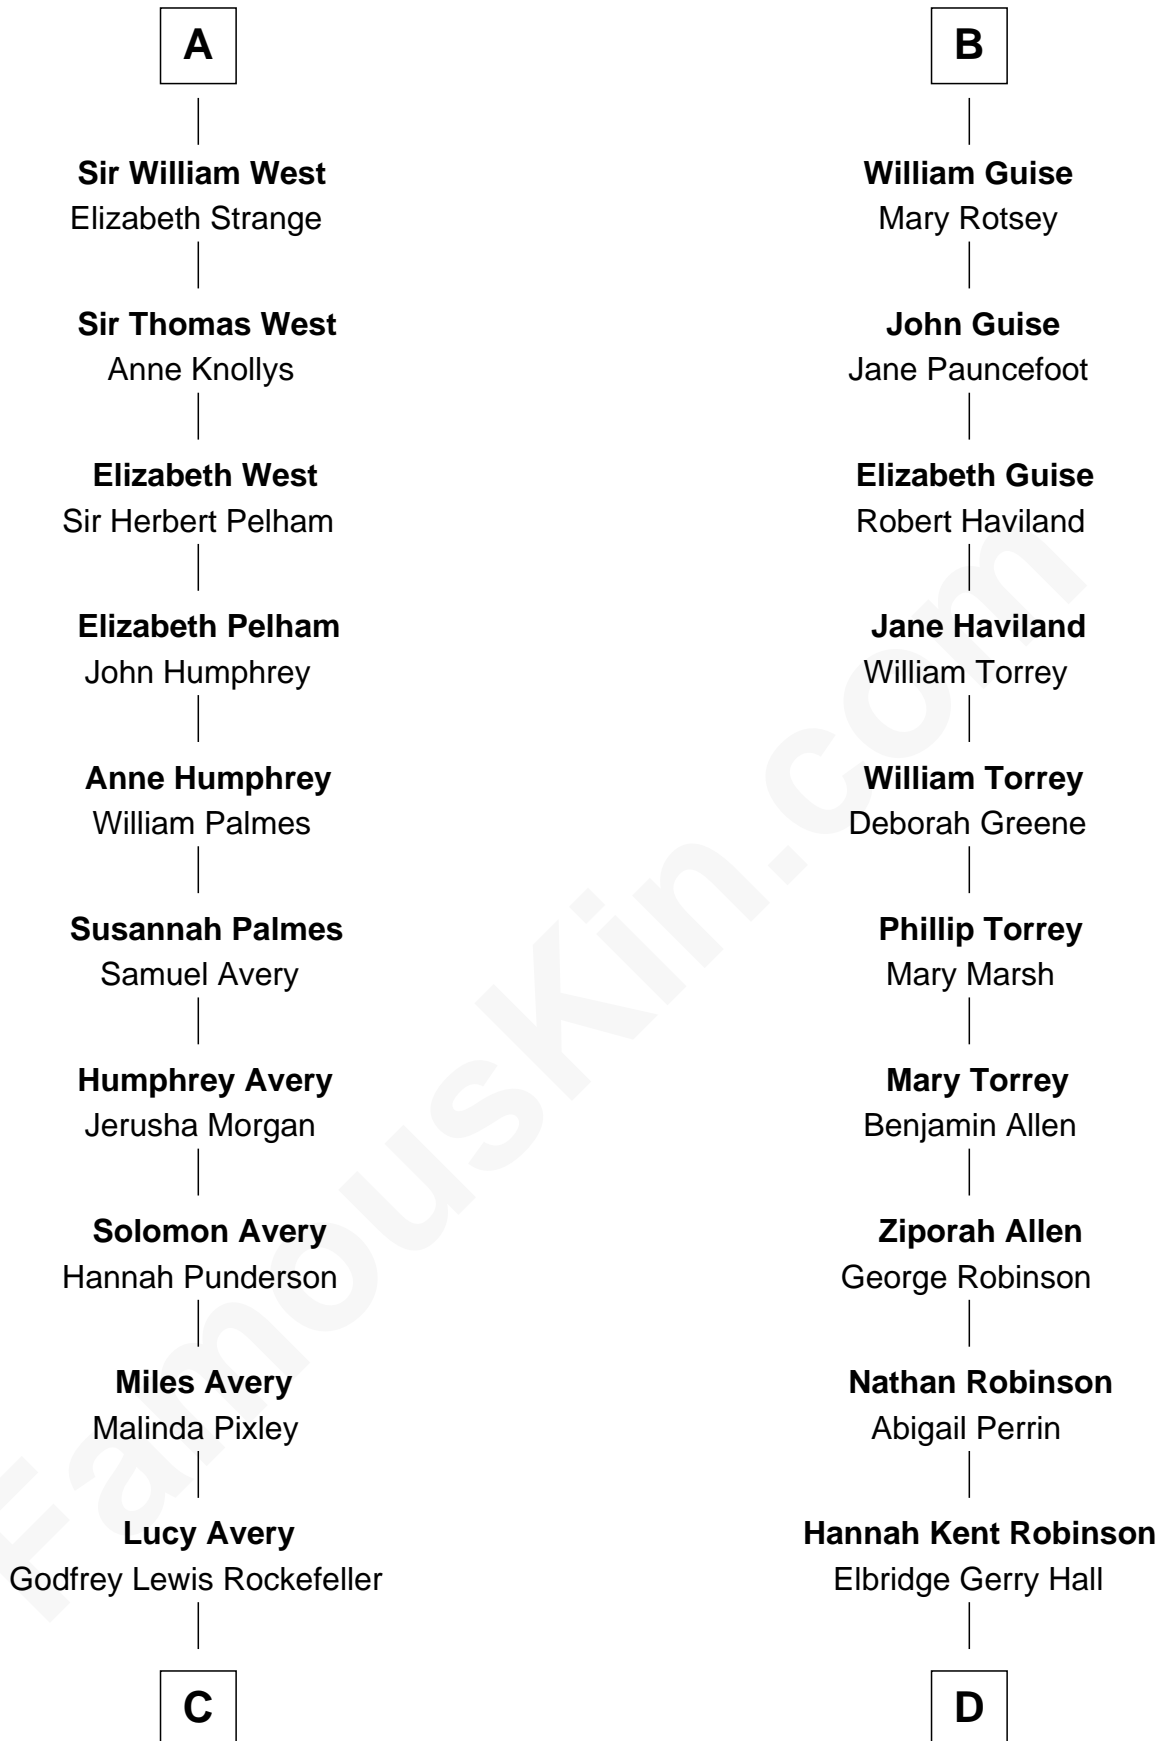

# FamousKin.com Relationship Chart of

**Nelson Rockefeller**  
41st U.S. Vice-President

20th cousin of

**Raquel Welch**  
Movie Actress

**Henry Plantagenet**  
Maud de Chaworth

**C**

**William Avery Rockefeller**

Eliza Davison

**John Davison Rockefeller**

Laura Celestia Spelman

**John Davison Rockefeller**

Abby Greene Aldrich

**Nelson Rockefeller**

*41st U.S. Vice-President*

**D**

**Justin Smith Hall**

Sarah Mehitable Stanford

**Emery Stanford Hall**

Clara Louise Adams

**Josephine Sarah Hall**

Armando Carlos Tejada

**Raquel Welch**

*aka Raquel Welch*