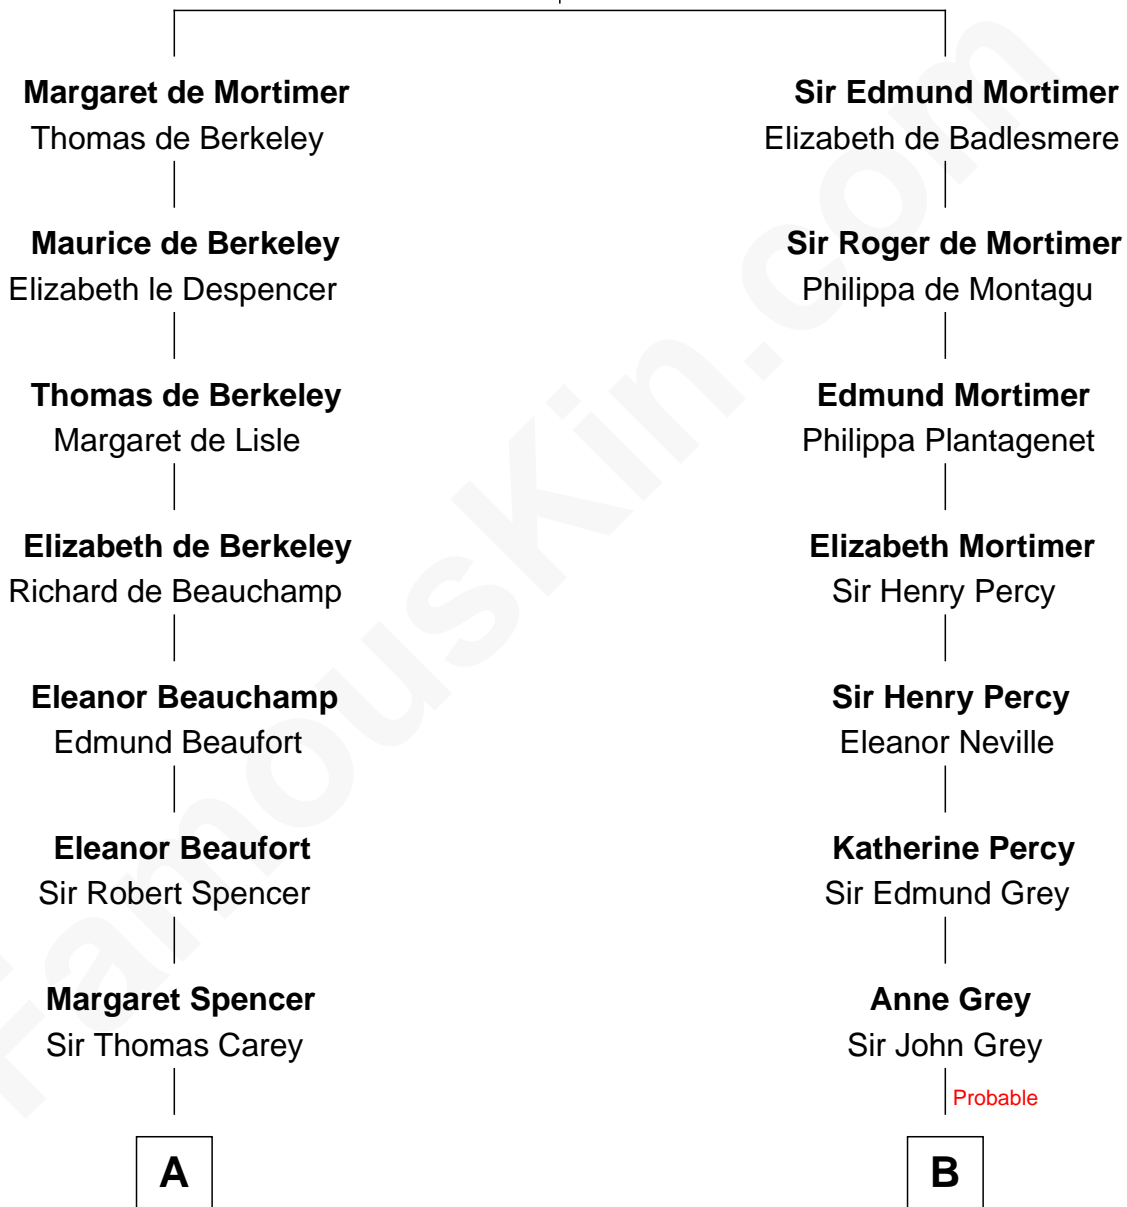

FamousKin.com Relationship Chart of

Nelson Rockefeller
41st U.S. Vice-President

21st cousin of

Raquel Welch
Movie Actress

Roger de Mortimer
Joan de Geneville

C

Lucy Avery
Godfrey Lewis Rockefeller

William Avery Rockefeller
Eliza Davison

John Davison Rockefeller
Laura Celestia Spelman

John Davison Rockefeller
Abby Greene Aldrich

Nelson Rockefeller
41st U.S. Vice-President

D

Hannah Kent Robinson
Elbridge Gerry Hall

Justin Smith Hall
Sarah Mehitable Stanford