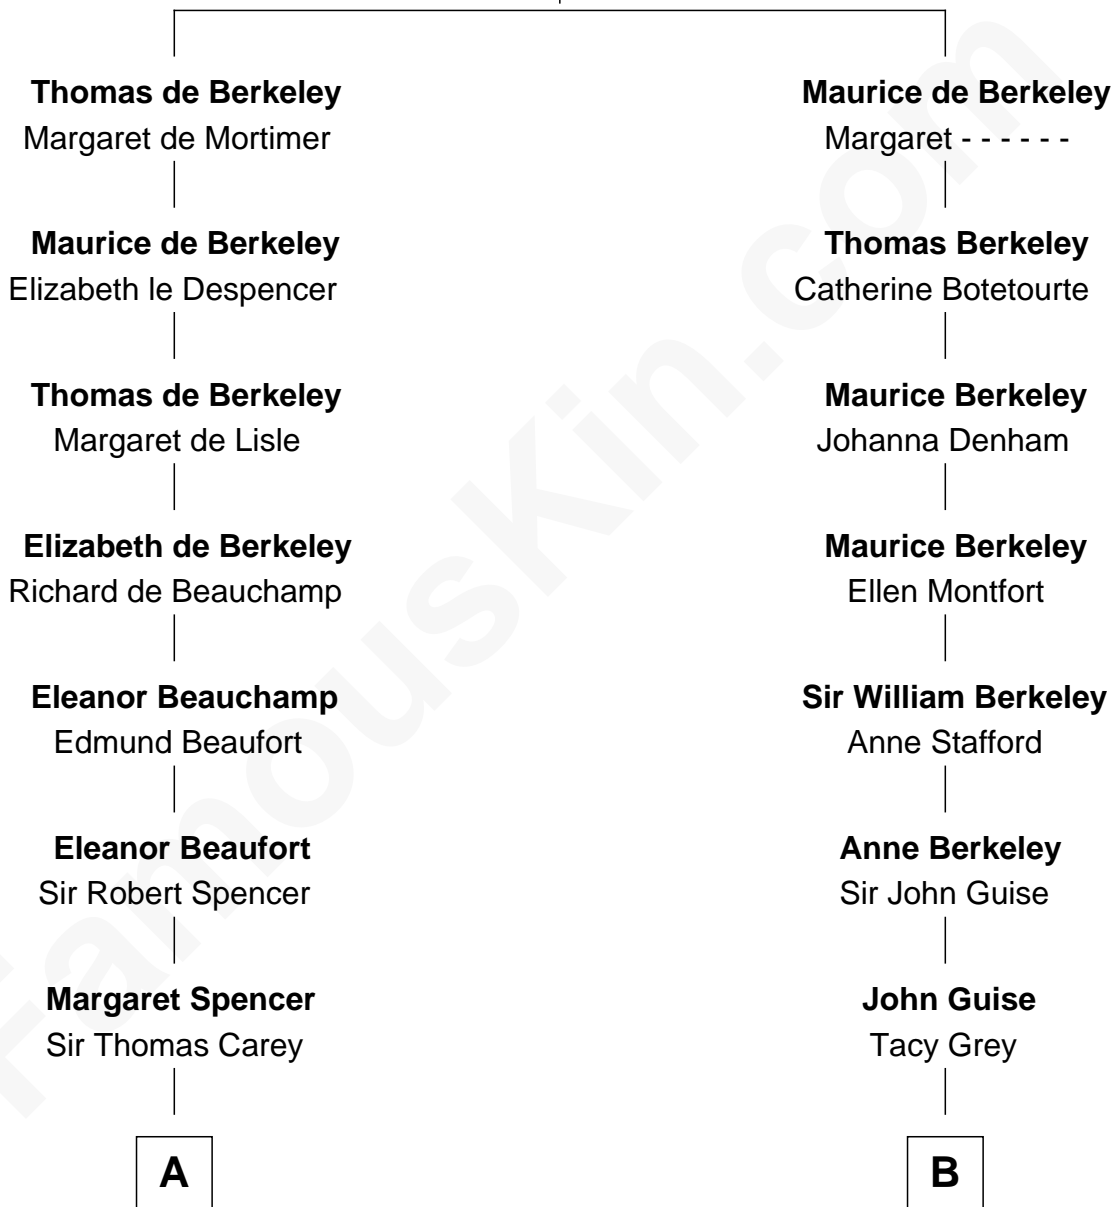

# FamousKin.com Relationship Chart of

**Nelson Rockefeller**  
41st U.S. Vice-President

20th cousin 1 time removed of

**Raquel Welch**  
Movie Actress

**Sir Maurice de Berkeley**  
Eve la Zouche

**C**

**Lucy Avery**

Godfrey Lewis Rockefeller

**William Avery Rockefeller**

Eliza Davison

**John Davison Rockefeller**

Laura Celestia Spelman

**John Davison Rockefeller**

Abby Greene Aldrich

**Nelson Rockefeller**

*41st U.S. Vice-President*

**D**

**Justin Smith Hall**

Sarah Mehitable Stanford

**Emery Stanford Hall**

Clara Louise Adams

**Josephine Sarah Hall**

Armando Carlos Tejada